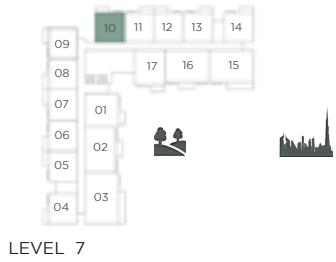

UNITS DENOTED AS "M" ARE MIRRORED IN REALITY FROM WHAT IS SHOWN ON THE PLAN

UNIT NO.	SUITE AREA		BALCONY AREA		TOTAL AREA							
	SQM	SQFT	SQM	SQFT	SQM	SQFT						
205	56.47	607.84	6.03	64.91	62.50	672.75						
206(M) 207 208(M)	56.62	609.46	6.19	66.63	62.81	676.09						
209 212(M) 213												
306(M) 307 308(M)												
309 312(M) 313												
406(M) 407 408(M)												
409 412(M) 413												
506(M) 507 508(M)												
509 512(M) 513												
606(M) 607 608(M)												
609 612(M) 613												
705(M) 706 707(M)												
708 711(M) 712												
713(M)							56.65	609.78	6.10	65.66	62.75	675.44
714(M)							56.77	611.07	6.03	64.91	62.80	675.98
214(M) 215(M)	56.65	609.78	6.03	64.91	62.68	674.69						
305 405 605	56.47	607.84	5.53	59.52	62.00	667.37						
314(M) 414(M) 514(M)	56.65	609.78	5.60	60.28	62.25	670.06						
614(M)	56.65	609.78	5.63	60.60	62.28	670.38						
315(M) 415(M) 515(M)												
615(M)	56.47	607.84	5.54	59.63	62.01	667.48						
505	56.47	607.84	5.97	64.26	62.44	672.10						
704	56.47	607.84	5.97	64.26	62.44	672.10						

UNITS DENOTED AS "M" ARE MIRRORED IN REALITY FROM WHAT IS SHOWN ON THE PLAN

UNIT NO.	SUITE AREA		BALCONY AREA		TOTAL AREA	
	SQM	SQFT	SQM	SQFT	SQM	SQFT
108	57.51	619.04	9.47	101.94	66.98	720.97

UNITS DENOTED AS "M" ARE MIRRORED IN REALITY FROM WHAT IS SHOWN ON THE PLAN

UNIT NO.	SUITE AREA		BALCONY AREA		TOTAL AREA	
	SQM	SQFT	SQM	SQFT	SQM	SQFT
109	57.37	617.53	11.32	121.85	68.69	739.38

UNITS DENOTED AS "M" ARE MIRRORED IN REALITY FROM WHAT IS SHOWN ON THE PLAN

MYRTLE

1 BEDROOM

APARTMENT TYPE B3
LEVEL 2 - 7

UNIT NO.	SUITE AREA		BALCONY AREA		TOTAL AREA	
	SQM	SQFT	SQM	SQFT	SQM	SQFT
211	57.37	617.53	5.88	63.29	63.25	680.82
311 411 511	57.37	617.53	5.81	62.54	63.18	680.07
611	57.37	617.53	5.84	62.86	63.21	680.39
710	57.37	617.53	5.84	62.86	63.21	680.39