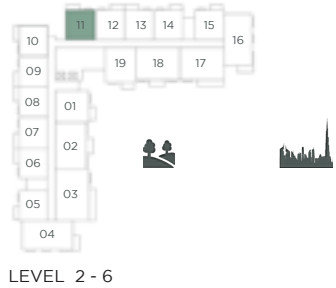

MYRTLE

1 BEDROOM

APARTMENT TYPE B3
LEVEL 2 - 7

UNIT NO.	SUITE AREA		BALCONY AREA		TOTAL AREA	
	SQM	SQFT	SQM	SQFT	SQM	SQFT
211	57.37	617.53	5.88	63.29	63.25	680.82
311 411 511	57.37	617.53	5.81	62.54	63.18	680.07
611	57.37	617.53	5.84	62.86	63.21	680.39
710	57.37	617.53	5.84	62.86	63.21	680.39

UNITS DENOTED AS "M" ARE MIRRORED IN REALITY FROM WHAT IS SHOWN ON THE PLAN