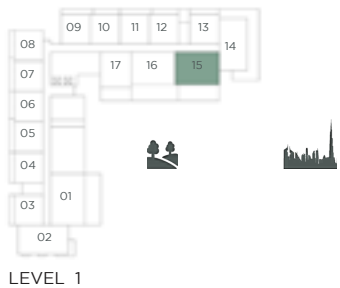

UNITS DENOTED AS "M" ARE MIRRORED IN REALITY FROM WHAT IS SHOWN ON THE PLAN

LEVEL 2 - 6

LEVEL 1

UNIT NO.	SUITE AREA		BALCONY AREA		TOTAL AREA			
	SQM	SQFT	SQM	SQFT	SQM	SQFT		
102	96.77	1,041.63	10.11	108.82	106.88	1,150.46		
204	96.77	1,041.63	10.29	110.76	107.06	1,152.39		
216(M)	96.62	1,040.02	10.40	111.95	107.02	1,151.96		
304	96.77	1,041.63	10.27	110.55	107.04	1,152.18		
604								
316(M)	96.71	1,040.99	10.60	114.10	107.31	1,155.08		
416(M)	516(M)	616(M)	96.62	1,040.02	10.62	114.31	107.24	1,154.33

UNITS DENOTED AS "M" ARE MIRRORED IN REALITY FROM WHAT IS SHOWN ON THE PLAN

UNIT NO.	SUITE AREA		BALCONY AREA		TOTAL AREA	
	SQM	SQFT	SQM	SQFT	SQM	SQFT
114	96.62	1,040.01	61.07	657.35	157.69	1697.36

UNITS DENOTED AS "M" ARE MIRRORED IN REALITY FROM WHAT IS SHOWN ON THE PLAN