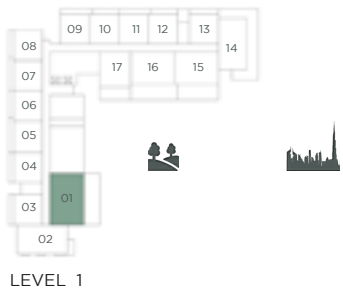

UNIT NO.	SUITE AREA		BALCONY AREA		TOTAL AREA	
	SQM	SQFT	SQM	SQFT	SQM	SQFT
101	115.41	1,242.27	56.53	608.49	171.94	1,850.76

UNITS DENOTED AS "M" ARE MIRRORED IN REALITY FROM WHAT IS SHOWN ON THE PLAN