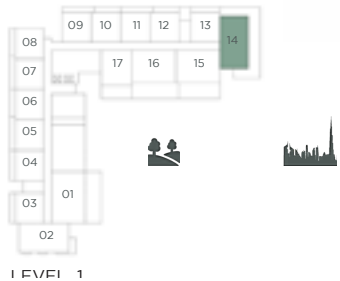

UNITS DENOTED AS "M" ARE MIRRORED IN REALITY FROM WHAT IS SHOWN ON THE PLAN

LEVEL 7

LEVEL 2 - 6

UNIT NO.	SUITE AREA		BALCONY AREA		TOTAL AREA			
	SQM	SQFT	SQM	SQFT	SQM	SQFT		
201(M)	70.48	758.65	6.81	73.30	77.29	831.95		
219	70.66	760.58	6.81	73.30	77.47	833.89		
301(M)	401(M)	501(M)	70.48	758.65	6.80	73.20	77.28	831.84
601(M)	701(M)		70.66	760.58	6.80	73.20	77.46	833.78
319	419	519						
619	717							

UNITS DENOTED AS "M" ARE MIRRORED IN REALITY FROM WHAT IS SHOWN ON THE PLAN

LEVEL 2 - 6

LEVEL 1

UNIT NO.	SUITE AREA		BALCONY AREA		TOTAL AREA			
	SQM	SQFT	SQM	SQFT	SQM	SQFT		
102	96.77	1,041.63	10.11	108.82	106.88	1,150.46		
204	96.77	1,041.63	10.29	110.76	107.06	1,152.39		
216(M)	96.62	1,040.02	10.40	111.95	107.02	1,151.96		
304	96.77	1,041.63	10.27	110.55	107.04	1,152.18		
604								
316(M)	96.71	1,040.99	10.60	114.10	107.31	1,155.08		
416(M)	516(M)	616(M)	96.62	1,040.02	10.62	114.31	107.24	1,154.33

UNITS DENOTED AS "M" ARE MIRRORED IN REALITY FROM WHAT IS SHOWN ON THE PLAN

UNIT NO.	SUITE AREA		BALCONY AREA		TOTAL AREA	
	SQM	SQFT	SQM	SQFT	SQM	SQFT
114	96.62	1,040.01	61.07	657.35	157.69	1697.36

UNITS DENOTED AS "M" ARE MIRRORED IN REALITY FROM WHAT IS SHOWN ON THE PLAN