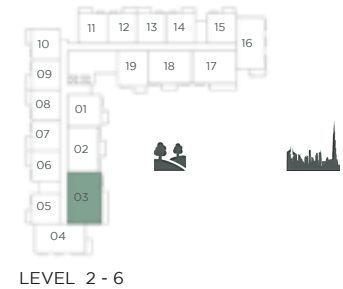

UNITS DENOTED AS "M" ARE MIRRORED IN REALITY FROM WHAT IS SHOWN ON THE PLAN

UNIT NO.	SUITE AREA		BALCONY AREA		TOTAL AREA	
	SQM	SQFT	SQM	SQFT	SQM	SQFT
116	92.96	1,000.62	50.45	543.04	143.41	1,543.67

UNITS DENOTED AS "M" ARE MIRRORED IN REALITY FROM WHAT IS SHOWN ON THE PLAN

LEVEL 7

LEVEL 2 - 6

UNIT NO.	SUITE AREA		BALCONY AREA		TOTAL AREA	
	SQM	SQFT	SQM	SQFT	SQM	SQFT
202(M) 218 302(M)	92.96	1,000.62	8.82	94.94	101.78	1,095.56
318 402(M) 418						
502(M) 518 602(M)						
618 702(M) 716						

UNITS DENOTED AS "M" ARE MIRRORED IN REALITY FROM WHAT IS SHOWN ON THE PLAN

UNIT NO.	SUITE AREA		BALCONY AREA		TOTAL AREA	
	SQM	SQFT	SQM	SQFT	SQM	SQFT
101	115.41	1,242.27	56.53	608.49	171.94	1,850.76

UNITS DENOTED AS "M" ARE MIRRORED IN REALITY FROM WHAT IS SHOWN ON THE PLAN