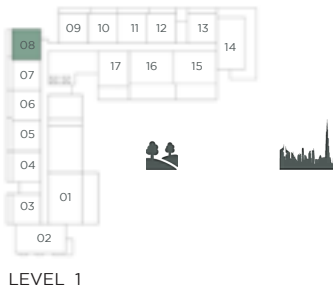

LEVEL 1

UNIT NO.	SUITE AREA		BALCONY AREA		TOTAL AREA	
	SQM	SQFT	SQM	SQFT	SQM	SQFT
103	56.47	607.84	11.03	118.73	67.50	726.57
104(M)	56.62	609.46	11.03	118.73	67.65	728.18
105 107	56.62	609.46	11.77	126.69	68.39	736.15
106(M) 110(M)	56.62	609.46	9.83	105.81	66.45	715.27
111	56.62	609.46	11.76	126.58	68.38	736.04
112(M)	56.65	609.78	10.03	107.96	66.68	717.74
113(M)	56.65	609.78	11.03	118.73	67.68	728.51

UNITS DENOTED AS "M" ARE MIRRORED IN REALITY FROM WHAT IS SHOWN ON THE PLAN

UNIT NO.	SUITE AREA		BALCONY AREA		TOTAL AREA							
	SQM	SQFT	SQM	SQFT	SQM	SQFT						
205	56.47	607.84	6.03	64.91	62.50	672.75						
206(M) 207 208(M)	56.62	609.46	6.19	66.63	62.81	676.09						
209 212(M) 213												
306(M) 307 308(M)												
309 312(M) 313												
406(M) 407 408(M)												
409 412(M) 413												
506(M) 507 508(M)												
509 512(M) 513												
606(M) 607 608(M)												
609 612(M) 613												
705(M) 706 707(M)												
708 711(M) 712												
713(M)							56.65	609.78	6.10	65.66	62.75	675.44
714(M)							56.77	611.07	6.03	64.91	62.80	675.98
214(M) 215(M)	56.65	609.78	6.03	64.91	62.68	674.69						
305 405 605	56.47	607.84	5.53	59.52	62.00	667.37						
314(M) 414(M) 514(M)	56.65	609.78	5.60	60.28	62.25	670.06						
614(M)	56.65	609.78	5.63	60.60	62.28	670.38						
315(M) 415(M) 515(M)												
615(M)	56.47	607.84	5.54	59.63	62.01	667.48						
505	56.47	607.84	5.97	64.26	62.44	672.10						
704	56.47	607.84	5.97	64.26	62.44	672.10						

UNITS DENOTED AS "M" ARE MIRRORED IN REALITY FROM WHAT IS SHOWN ON THE PLAN

UNIT NO.	SUITE AREA		BALCONY AREA		TOTAL AREA	
	SQM	SQFT	SQM	SQFT	SQM	SQFT
108	57.51	619.04	9.47	101.94	66.98	720.97

UNITS DENOTED AS "M" ARE MIRRORED IN REALITY FROM WHAT IS SHOWN ON THE PLAN