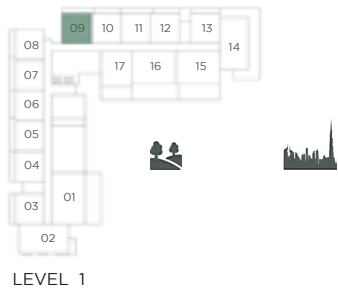

LEVEL 1

UNIT NO.	SUITE AREA		BALCONY AREA		TOTAL AREA	
	SQM	SQFT	SQM	SQFT	SQM	SQFT
103	56.47	607.84	11.03	118.73	67.50	726.57
104(M)	56.62	609.46	11.03	118.73	67.65	728.18
105 107	56.62	609.46	11.77	126.69	68.39	736.15
106(M) 110(M)	56.62	609.46	9.83	105.81	66.45	715.27
111	56.62	609.46	11.76	126.58	68.38	736.04
112(M)	56.65	609.78	10.03	107.96	66.68	717.74
113(M)	56.65	609.78	11.03	118.73	67.68	728.51

UNITS DENOTED AS "M" ARE MIRRORED IN REALITY FROM WHAT IS SHOWN ON THE PLAN

UNIT NO.	SUITE AREA		BALCONY AREA		TOTAL AREA							
	SQM	SQFT	SQM	SQFT	SQM	SQFT						
205	56.47	607.84	6.03	64.91	62.50	672.75						
206(M) 207 208(M)	56.62	609.46	6.19	66.63	62.81	676.09						
209 212(M) 213												
306(M) 307 308(M)												
309 312(M) 313												
406(M) 407 408(M)												
409 412(M) 413												
506(M) 507 508(M)												
509 512(M) 513												
606(M) 607 608(M)												
609 612(M) 613												
705(M) 706 707(M)												
708 711(M) 712												
713(M)							56.65	609.78	6.10	65.66	62.75	675.44
714(M)							56.77	611.07	6.03	64.91	62.80	675.98
214(M) 215(M)	56.65	609.78	6.03	64.91	62.68	674.69						
305 405 605	56.47	607.84	5.53	59.52	62.00	667.37						
314(M) 414(M) 514(M)	56.65	609.78	5.60	60.28	62.25	670.06						
614(M)	56.65	609.78	5.63	60.60	62.28	670.38						
315(M) 415(M) 515(M)												
615(M)	56.47	607.84	5.54	59.63	62.01	667.48						
505	56.47	607.84	5.97	64.26	62.44	672.10						
704	56.47	607.84	5.97	64.26	62.44	672.10						

UNITS DENOTED AS "M" ARE MIRRORED IN REALITY FROM WHAT IS SHOWN ON THE PLAN

UNIT NO.	SUITE AREA		BALCONY AREA		TOTAL AREA	
	SQM	SQFT	SQM	SQFT	SQM	SQFT
108	57.51	619.04	9.47	101.94	66.98	720.97

UNITS DENOTED AS "M" ARE MIRRORED IN REALITY FROM WHAT IS SHOWN ON THE PLAN

UNIT NO.	SUITE AREA		BALCONY AREA		TOTAL AREA	
	SQM	SQFT	SQM	SQFT	SQM	SQFT
109	57.37	617.53	11.32	121.85	68.69	739.38

UNITS DENOTED AS "M" ARE MIRRORED IN REALITY FROM WHAT IS SHOWN ON THE PLAN

MYRTLE

1 BEDROOM