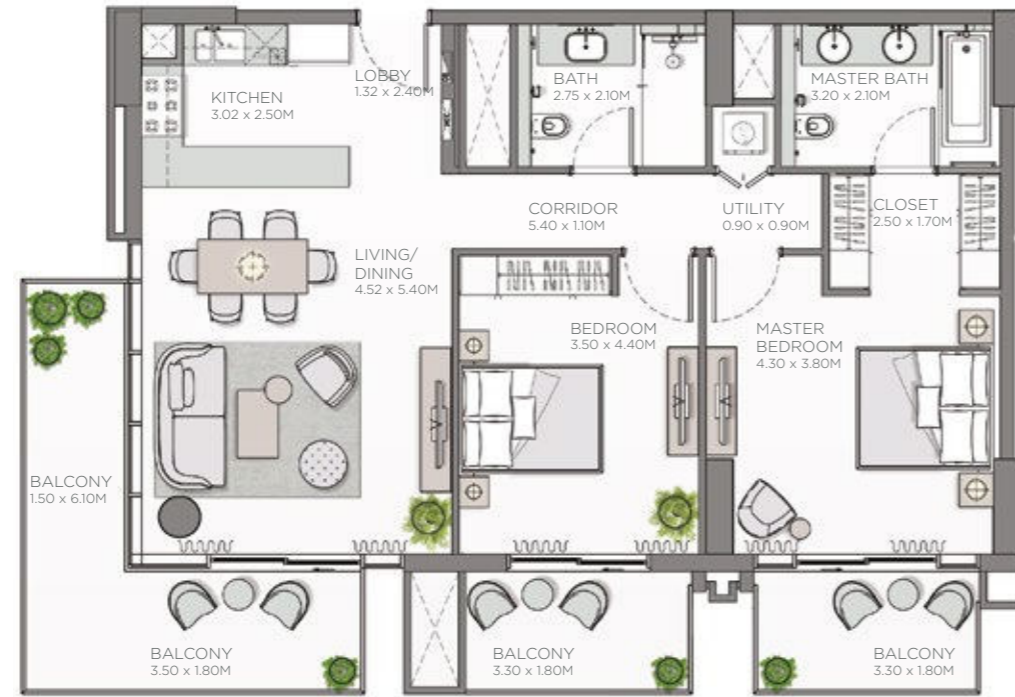

2 BEDROOM APARTMENT TYPE C.3

2 BEDROOM APARTMENT TYPE C.4

UNIT NO.	SUITE AREA		BALCONY AREA		TOTAL AREA	
	SQM	SQFT	SQM	SQFT	SQM	SQFT
108	99.28	1,068.64	28.59	307.74	127.87	1,376.38

THE MIRRORED UNITS ARE DENOTED AS "M" AS MENTIONED ABOVE