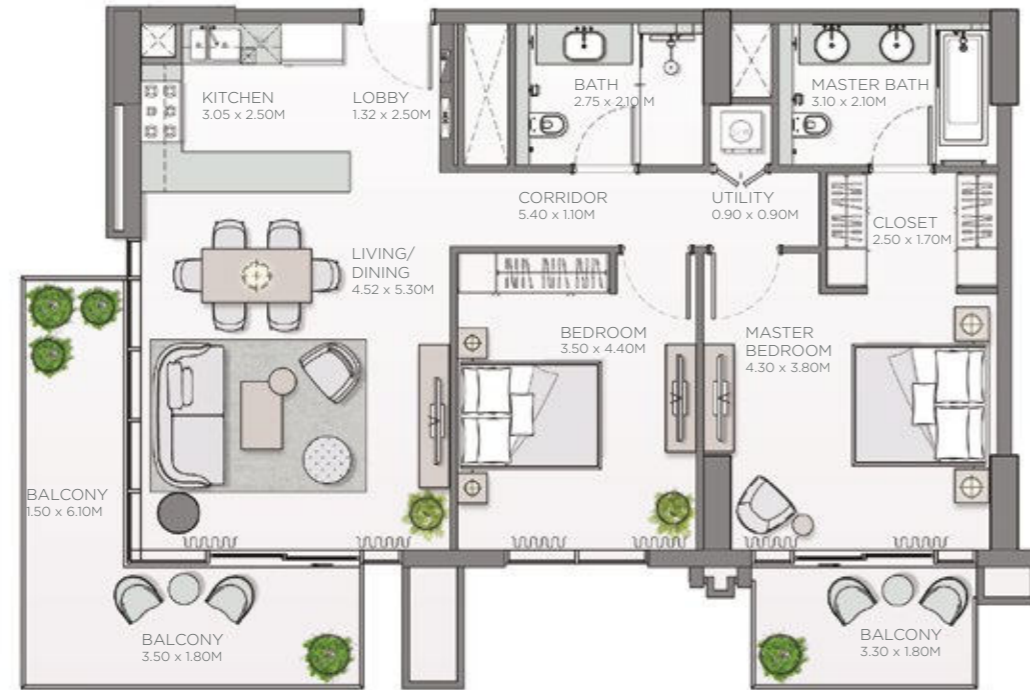

2 BEDROOM APARTMENT TYPE C.5

2 BEDROOM APARTMENT TYPE C.6

UNIT NO.	SUITE AREA		BALCONY AREA		TOTAL AREA	
	SQM	SQFT	SQM	SQFT	SQM	SQFT
210	310	410				
510	610	710	99.41	1,070.04	22.18	238.74
810					121.59	1,308.78

THE MIRRORED UNITS ARE DENOTED AS "M" AS MENTIONED ABOVE