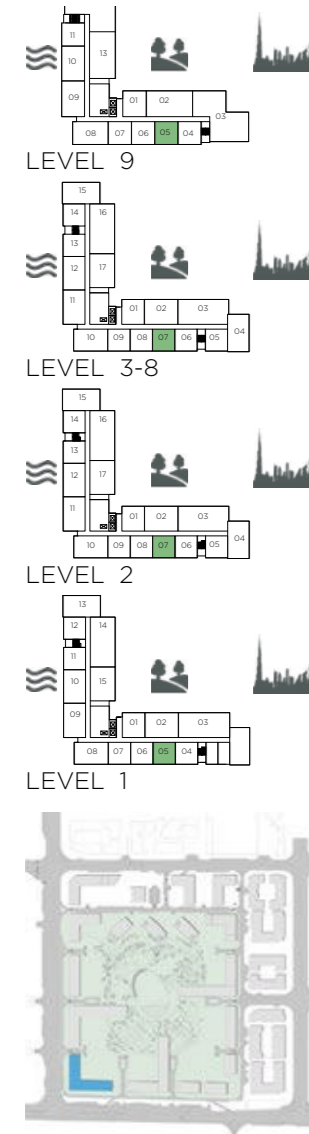

1 BEDROOM APARTMENT TYPE A.3

1 BEDROOM APARTMENT TYPE A.4

UNIT NO.	SUITE AREA		BALCONY AREA		TOTAL AREA	
	SQM	SQFT	SQM	SQFT	SQM	SQFT
105 207 307	65.10	700.73	6.35	68.35	71.45	769.08
407 507 607						
707 807						
905						

THE MIRRORED UNITS ARE DENOTED AS "M" AS MENTIONED ABOVE