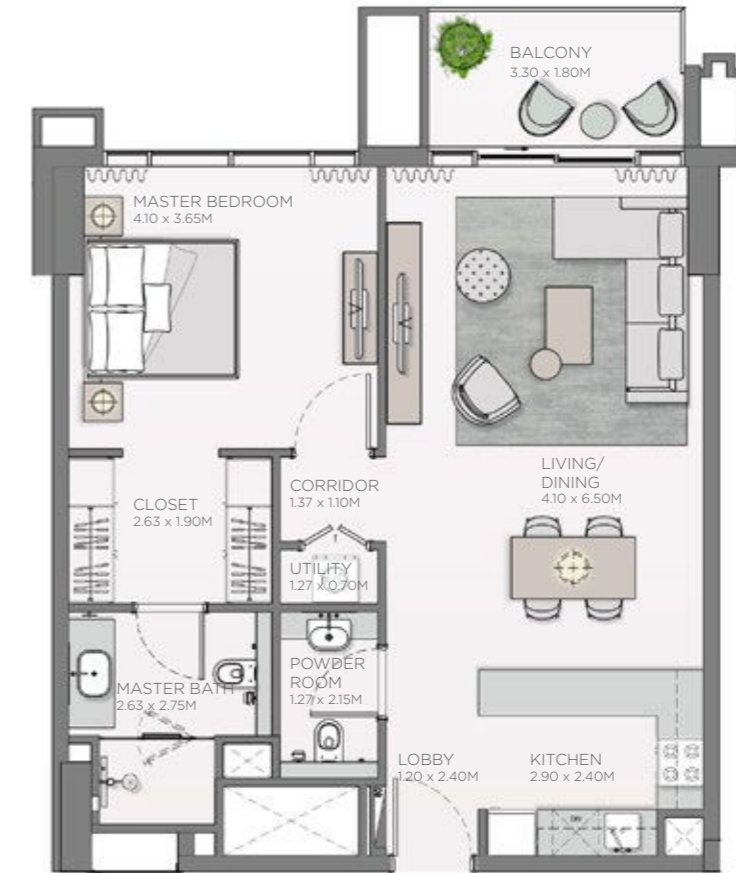

# 1 BEDROOM APARTMENT TYPE B.1

# 1 BEDROOM APARTMENT TYPE B.2

UNIT NO.	SUITE AREA		BALCONY AREA		TOTAL AREA	
	SQM	SQFT	SQM	SQFT	SQM	SQFT
101	72.94	785.12	18.65	200.75	91.59	985.87

THE MIRRORED UNITS ARE DENOTED AS "M" AS MENTIONED ABOVE