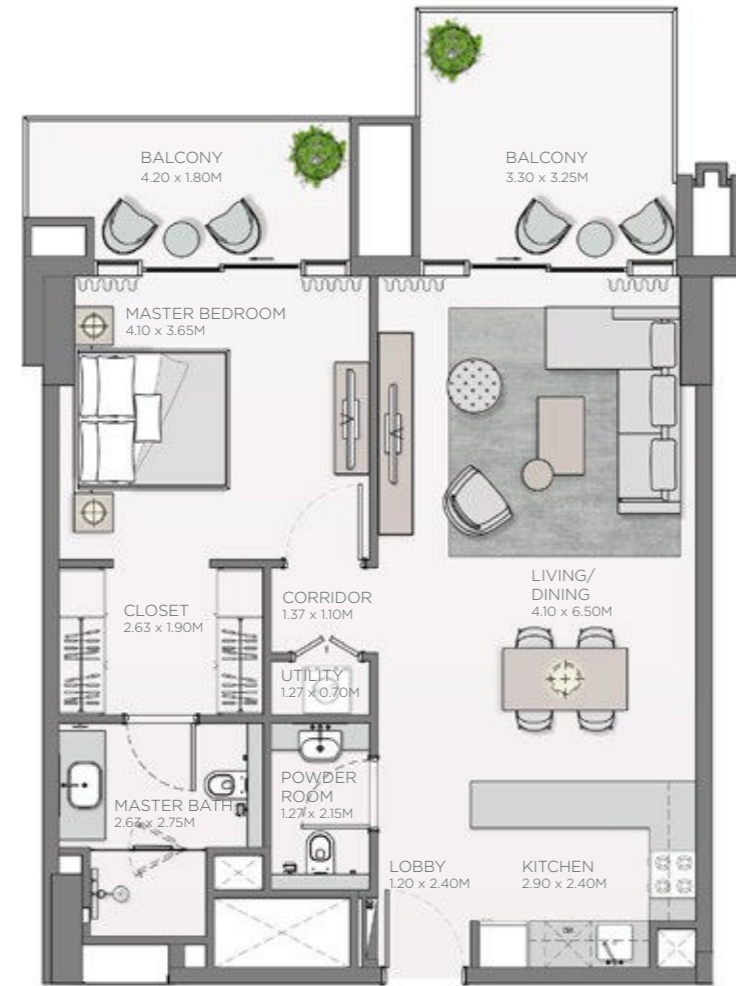

1 BEDROOM APARTMENT TYPE B.1

1 BEDROOM APARTMENT TYPE B.2

UNIT NO.	SUITE AREA		BALCONY AREA		TOTAL AREA	
	SQM	SQFT	SQM	SQFT	SQM	SQFT
101	72.94	785.12	18.65	200.75	91.59	985.87

THE MIRRORED UNITS ARE DENOTED AS "M" AS MENTIONED ABOVE