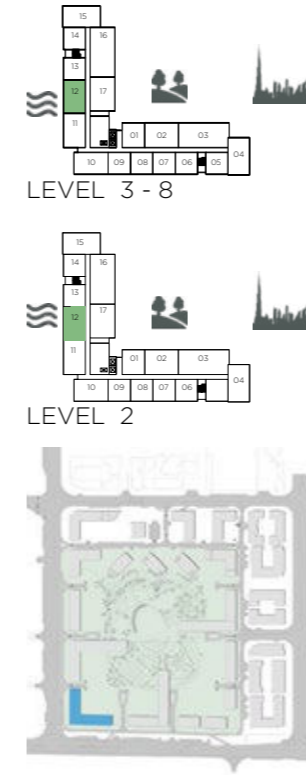

## 2 BEDROOM APARTMENT TYPE C.4

UNIT NO.	SUITE AREA		BALCONY AREA		TOTAL AREA	
	SQM	SQFT	SQM	SQFT	SQM	SQFT
108	99.28	1,068.64	28.59	307.74	127.87	1,376.38

THE MIRRORED UNITS ARE DENOTED AS "M" AS MENTIONED ABOVE