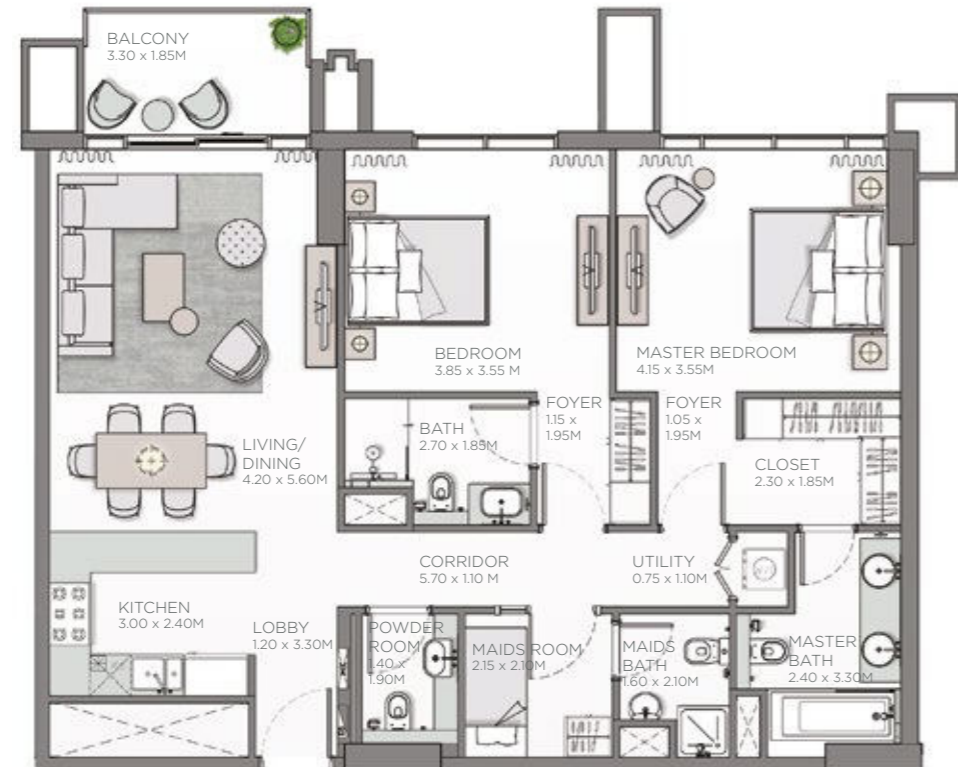

2 BEDROOM APARTMENT TYPE A.5

2 BEDROOM APARTMENT TYPE A.6

UNIT NO.	SUITE AREA		BALCONY AREA		TOTAL AREA			
	SQM	SQFT	SQM	SQFT	SQM	SQFT		
317	417	517	110.98	1,194.58	6.43	69.21	117.41	1,263.79
617	717	817						

THE MIRRORED UNITS ARE DENOTED AS "M" AS MENTIONED ABOVE