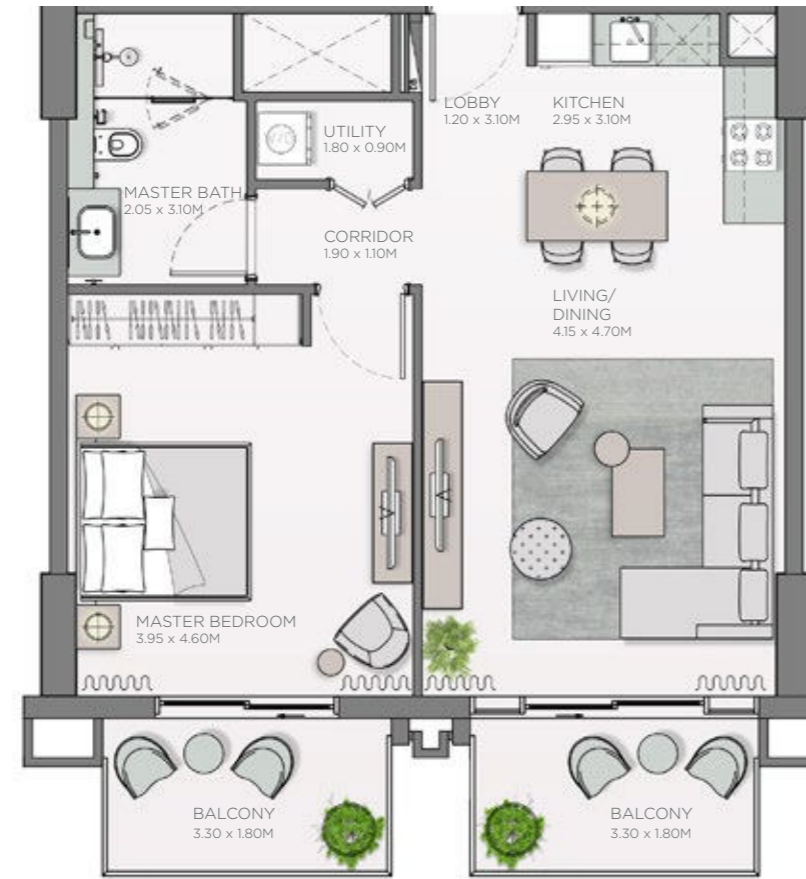

# 1 BEDROOM APARTMENT TYPE A.1

# 1 BEDROOM APARTMENT TYPE A.2

UNIT NO.	SUITE AREA		BALCONY AREA		TOTAL AREA	
	SQM	SQFT	SQM	SQFT	SQM	SQFT
106M	64.94	699.01	12.69	136.59	77.63	835.60
107	64.94	699.01	12.60	135.63	77.54	834.63

THE MIRRORED UNITS ARE DENOTED AS "M" AS MENTIONED ABOVE

UNIT NO.	SUITE AREA		BALCONY AREA		TOTAL AREA	
	SQM	SQFT	SQM	SQFT	SQM	SQFT
104	64.89	698.47	12.69	136.59	77.58	835.06
111M	64.54	694.70	12.60	135.63	77.14	830.33
112	64.54	694.70	12.69	136.59	77.23	831.30