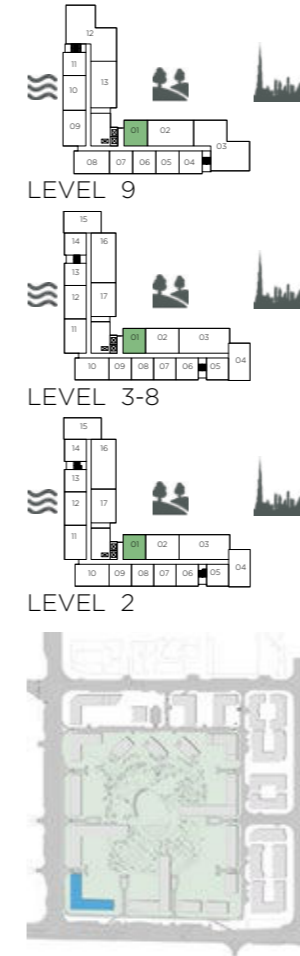

# 1 BEDROOM APARTMENT TYPE B.1

# 1 BEDROOM APARTMENT TYPE B.2

UNIT NO.	SUITE AREA		BALCONY AREA		TOTAL AREA	
	SQM	SQFT	SQM	SQFT	SQM	SQFT
101	72.94	785.12	18.65	200.75	91.59	985.87

THE MIRRORED UNITS ARE DENOTED AS "M" AS MENTIONED ABOVE