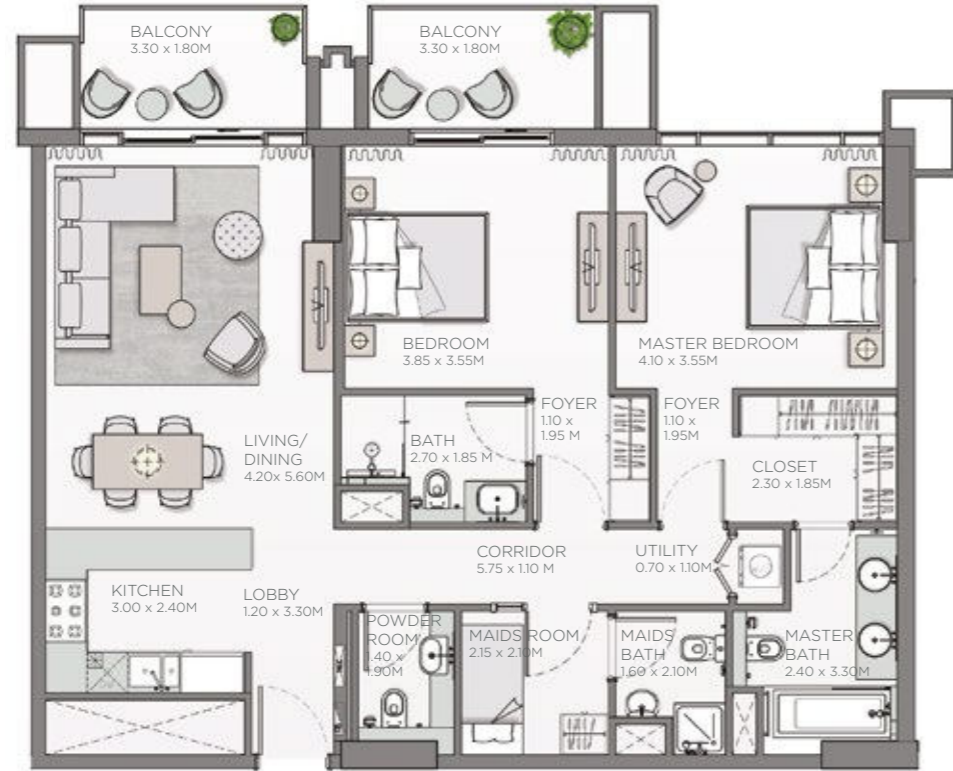

2 BEDROOM APARTMENT TYPE A.3

2 BEDROOM APARTMENT TYPE A.4

UNIT NO.	SUITE AREA		BALCONY AREA		TOTAL AREA	
	SQM	SQFT	SQM	SQFT	SQM	SQFT
217	110.85	1,193.18	12.94	139.29	123.79	1,332.46

THE MIRRORED UNITS ARE DENOTED AS "M" AS MENTIONED ABOVE