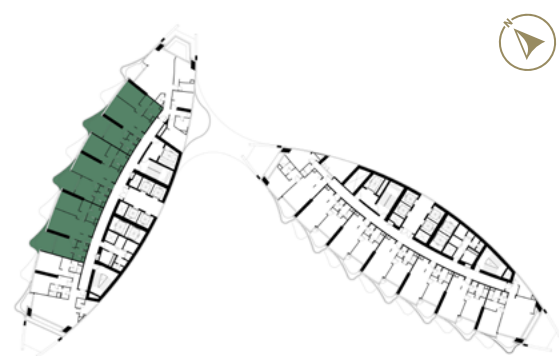

DAMAC
CITY

SAFAONE
de GRISOGONO
GENÈVE

FLOOR PLANS

1 BEDROOM

TOWER-B | TYPE-A
LEVELS: 06-21 & 23-38

2 BEDROOM

TOWER-A | TYPE-A
LEVELS: 07, 09, 11, 13, 15, 17, 19, 21,
24, 26, 28, 30, 32, 34, 36 & 38

LEVELS: 06,08,10,29,31,
33,35 & 37

LEVELS: 07,09,11,13,15,17,19,21,24,
26,28,30,32,34,36 & 38

LEVELS: 12,14,16,18,
20,23,25 & 27

LEVELS: 07,09,11,13,15,17,19,21,24,
26,28,30,32,34,36 & 38

2 BEDROOM

TOWER-A | TYPE-B
LEVELS: 06-21 & 23-38

2 BEDROOM

TOWER-A | TYPE-C
LEVELS: 06, 08, 10, 12, 14, 16, 18, 20,
23, 25, 27, 29, 31, 33, 35 & 37

LEVELS: 06,08,10,29,31,
33,35 & 37

LEVELS: 07,09,11,13,15,17,19,21,24,
26,28,30,32,34,36 & 38

LEVELS: 12,14,16,18,
20,23,25 & 27

LEVELS: 06,08,10,29,31,
33,35 & 37

LEVELS: 12,14,16,18,
20,23,25 & 27

2 BEDROOM

TOWER-B | TYPE-D
LEVELS: 06-21 & 23-38

2 BEDROOM

TOWER-B | TYPE-E
LEVELS: 07, 09, 11, 13, 15, 17, 19, 21,
24, 26, 28, 30, 32, 34, 36 & 38