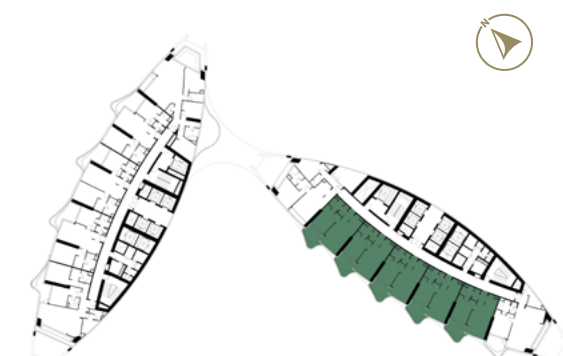

DAMAC
CITY

SAFAONE
de GRISOGONO
GENÈVE

FLOOR PLANS

1 BEDROOM

TOWER-B | TYPE-A
LEVELS: 06-21 & 23-38

2 BEDROOM

TOWER-A | TYPE-A
LEVELS: 07, 09, 11, 13, 15, 17, 19, 21,
24, 26, 28, 30, 32, 34, 36 & 38

LEVELS: 06,08,10,29,31,
33,35 & 37

LEVELS: 07,09,11,13,15,17,19,21,24,
26,28,30,32,34,36 & 38

LEVELS: 12,14,16,18,
20,23,25 & 27

LEVELS: 07,09,11,13,15,17,19,21,24,
26,28,30,32,34,36 & 38

2 BEDROOM

TOWER-A | TYPE-B
LEVELS: 06-21 & 23-38

2 BEDROOM

TOWER-A | TYPE-C
LEVELS: 06, 08, 10, 12, 14, 16, 18, 20,
23, 25, 27, 29, 31, 33, 35 & 37

LEVELS: 06,08,10,29,31,
33,35 & 37

LEVELS: 07,09,11,13,15,17,19,21,24,
26,28,30,32,34,36 & 38

LEVELS: 12,14,16,18,
20,23,25 & 27

LEVELS: 06,08,10,29,31,
33,35 & 37

LEVELS: 12,14,16,18,
20,23,25 & 27

2 BEDROOM

TOWER-B | TYPE-D
LEVELS: 06-21 & 23-38

2 BEDROOM

TOWER-B | TYPE-E
LEVELS: 07, 09, 11, 13, 15, 17, 19, 21,
24, 26, 28, 30, 32, 34, 36 & 38