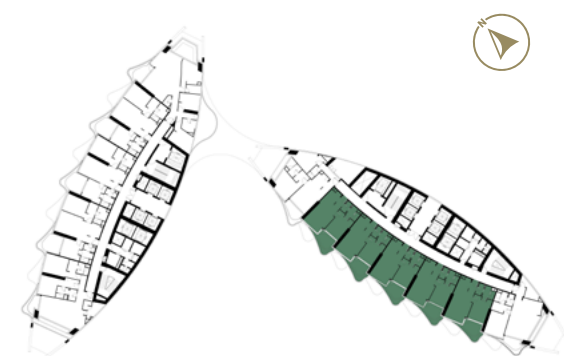

DAMAC
CITY

SAFAONE
de GRISOGONO
GENÈVE

FLOOR PLANS

1 BEDROOM

TOWER-B | TYPE-A
LEVELS: 06-21 & 23-38

2 BEDROOM

TOWER-A | TYPE-A
LEVELS: 07, 09, 11, 13, 15, 17, 19, 21,
24, 26, 28, 30, 32, 34, 36 & 38

LEVELS: 06,08,10,29,31,
33,35 & 37

LEVELS: 07,09,11,13,15,17,19,21,24,
26,28,30,32,34,36 & 38

LEVELS: 12,14,16,18,
20,23,25 & 27

LEVELS: 07,09,11,13,15,17,19,21,24,
26,28,30,32,34,36 & 38

2 BEDROOM

TOWER-A | TYPE-B
LEVELS: 06-21 & 23-38

2 BEDROOM

TOWER-A | TYPE-C
LEVELS: 06, 08, 10, 12, 14, 16, 18, 20,
23, 25, 27, 29, 31, 33, 35 & 37

LEVELS: 06,08,10,29,31,
33,35 & 37

LEVELS: 07,09,11,13,15,17,19,21,24,
26,28,30,32,34,36 & 38

LEVELS: 12,14,16,18,
20,23,25 & 27

LEVELS: 06,08,10,29,31,
33,35 & 37

LEVELS: 12,14,16,18,
20,23,25 & 27

2 BEDROOM

TOWER-B | TYPE-D
LEVELS: 06-21 & 23-38

2 BEDROOM

TOWER-B | TYPE-E
LEVELS: 07, 09, 11, 13, 15, 17, 19, 21,
24, 26, 28, 30, 32, 34, 36 & 38