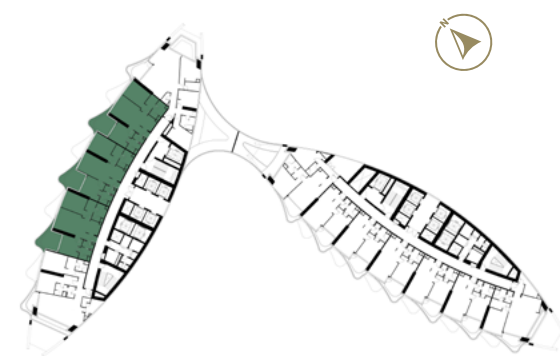

DAMAC
CITY

SAFAONE
de GRISOGONO
GENÈVE

FLOOR PLANS

1 BEDROOM

TOWER-B | TYPE-A
LEVELS: 06-21 & 23-38

2 BEDROOM

TOWER-A | TYPE-A
LEVELS: 07, 09, 11, 13, 15, 17, 19, 21,
24, 26, 28, 30, 32, 34, 36 & 38

LEVELS: 06,08,10,29,31,
33,35 & 37

LEVELS: 07,09,11,13,15,17,19,21,24,
26,28,30,32,34,36 & 38

LEVELS: 12,14,16,18,
20,23,25 & 27

LEVELS: 07,09,11,13,15,17,19,21,24,
26,28,30,32,34,36 & 38

2 BEDROOM

TOWER-A | TYPE-B
LEVELS: 06-21 & 23-38

2 BEDROOM

TOWER-A | TYPE-C
LEVELS: 06, 08, 10, 12, 14, 16, 18, 20,
23, 25, 27, 29, 31, 33, 35 & 37

LEVELS: 06,08,10,29,31,
33,35 & 37

LEVELS: 07,09,11,13,15,17,19,21,24,
26,28,30,32,34,36 & 38

LEVELS: 12,14,16,18,
20,23,25 & 27

LEVELS: 06,08,10,29,31,
33,35 & 37

LEVELS: 12,14,16,18,
20,23,25 & 27

2 BEDROOM

TOWER-B | TYPE-D
LEVELS: 06-21 & 23-38

2 BEDROOM

TOWER-B | TYPE-E
LEVELS: 07, 09, 11, 13, 15, 17, 19, 21,
24, 26, 28, 30, 32, 34, 36 & 38