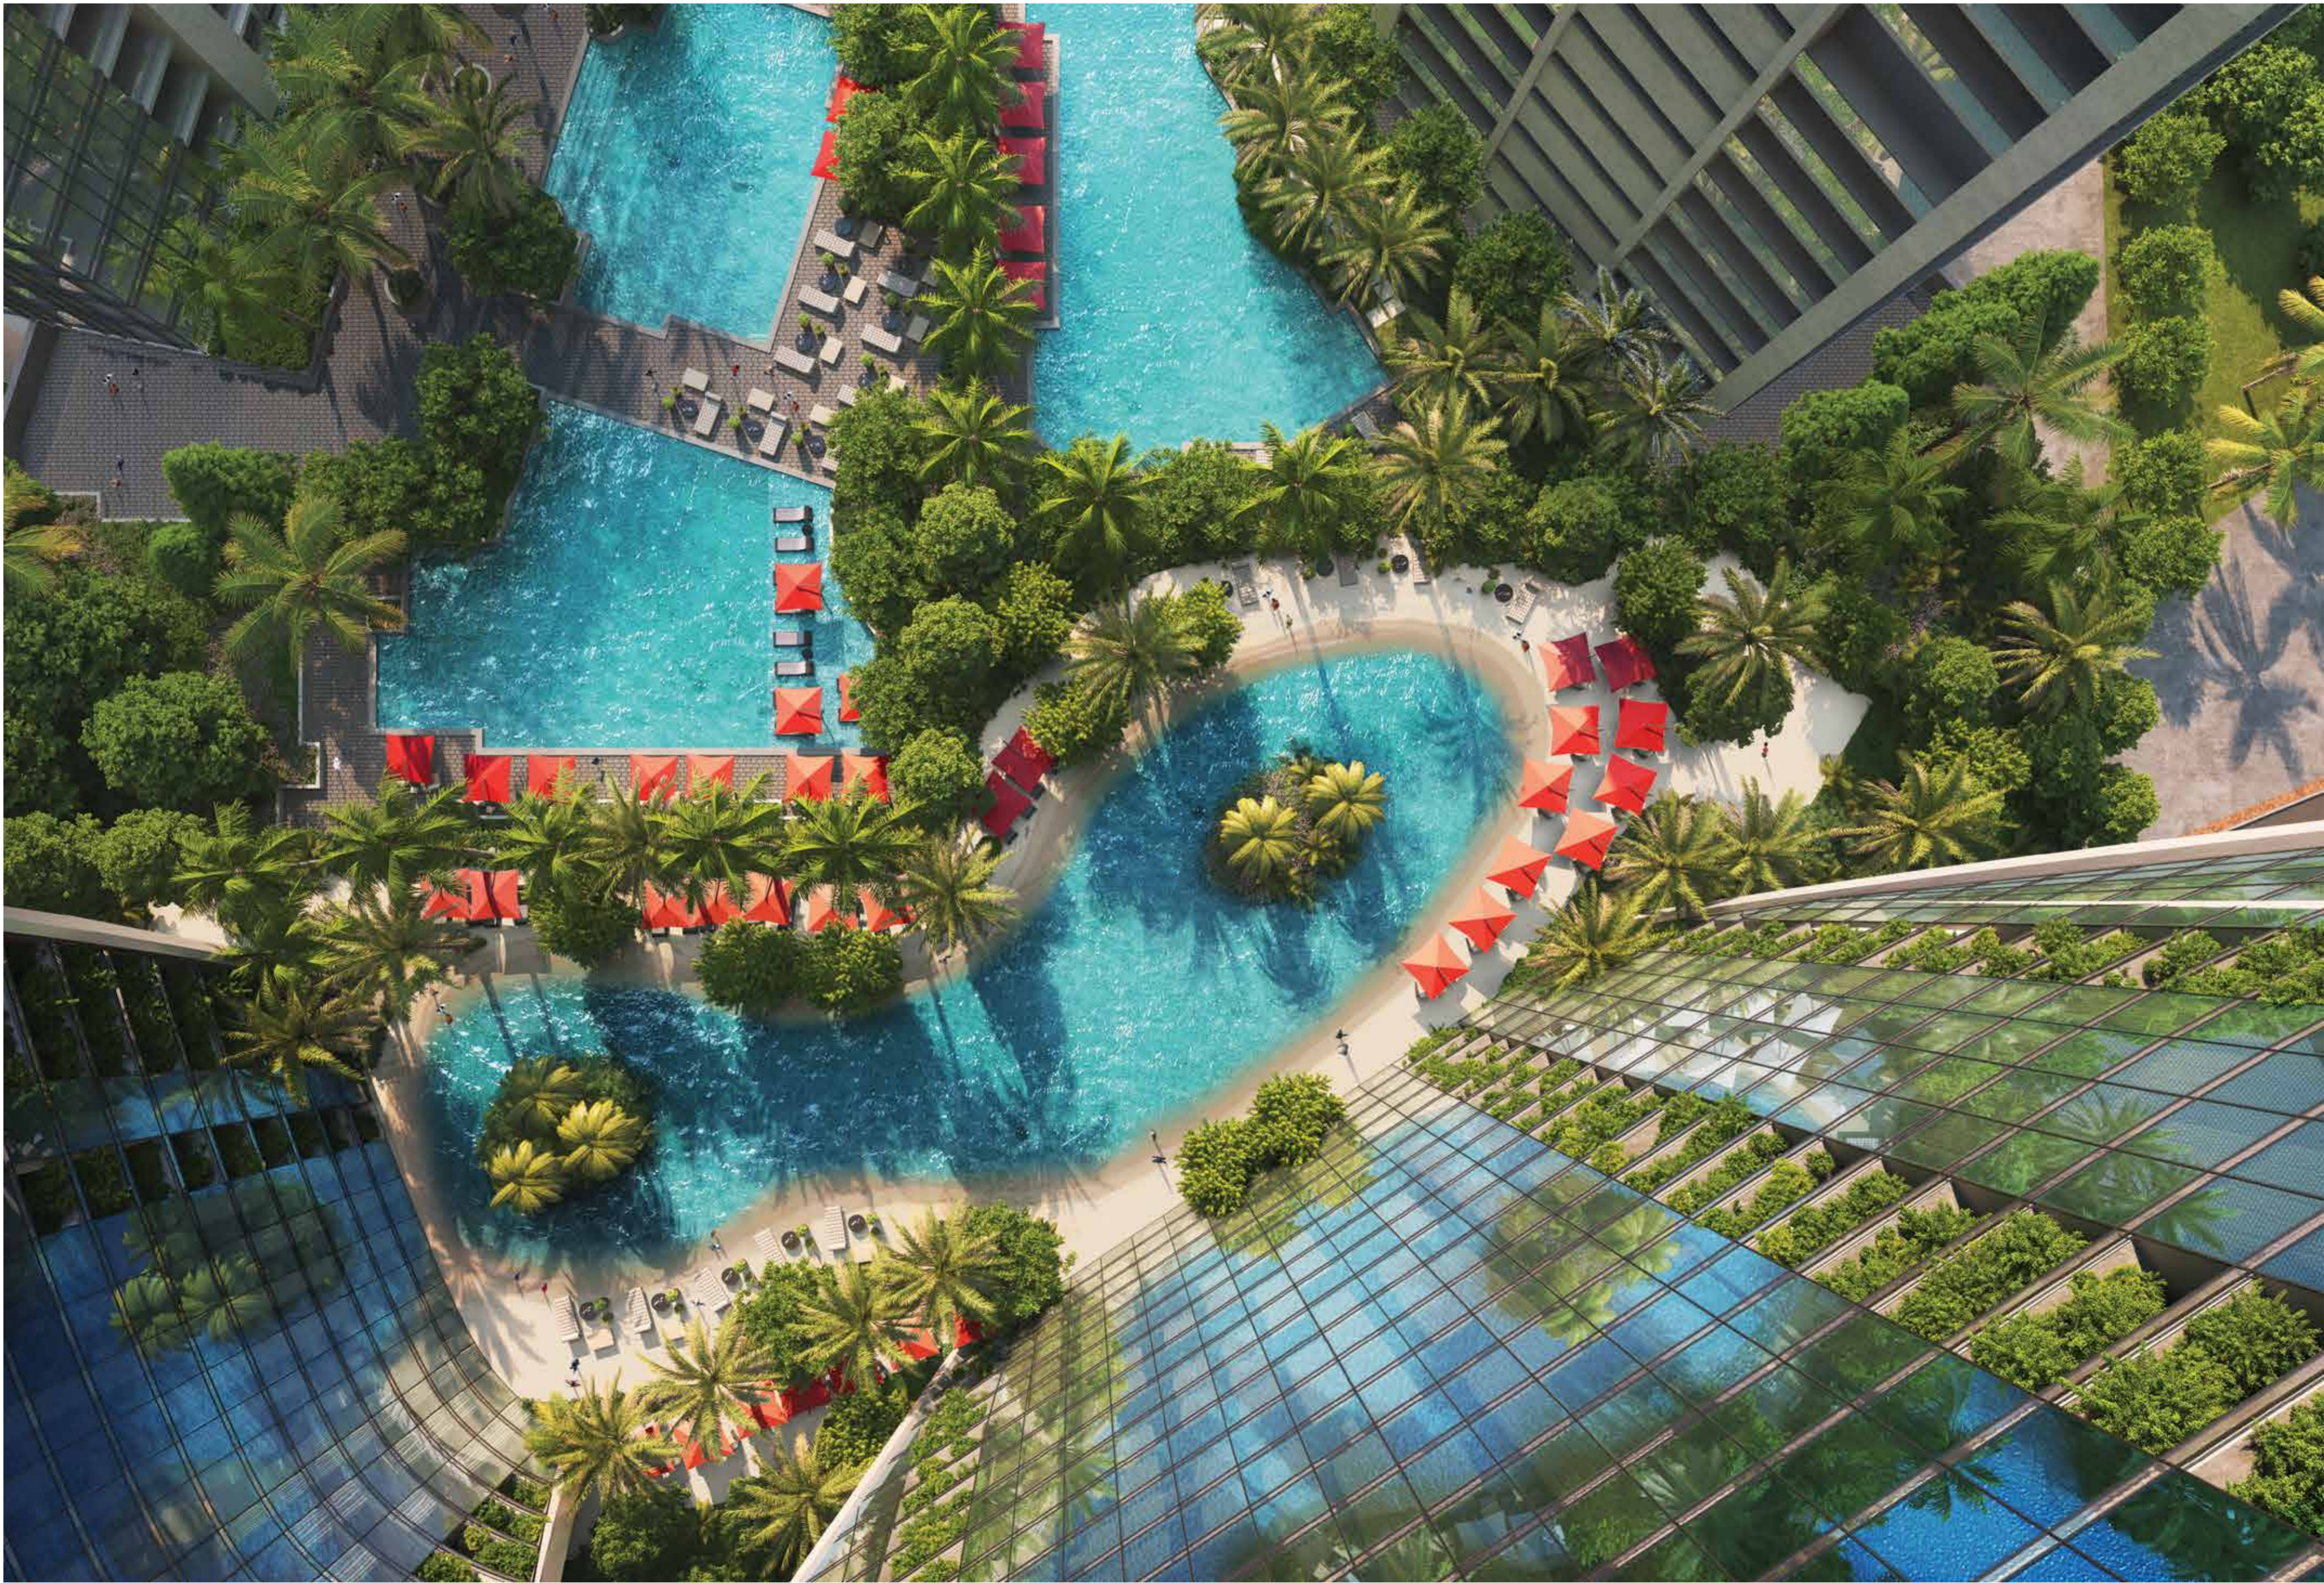

de GRISOGONO
GENEVE

S T E P
I N T O
T H E
L I G H T

INSPIRED BY THE SUN,
THE DAZZLING SPLENDOR
THAT IS SAFA TWO IS SET
TO BECOME THE MOST
PROMINENT LANDMARK ON
THE CITY'S GOLDEN MILE.
ITS UNIQUE DESIGN, MEANT
TO EMULATE A CUT DIAMOND,
IS INSTANTLY RECOGNIZABLE
FROM MILES AWAY.

S O A K
U P
T H E
S U N

UNEXPECTED AND EXCEPTIONAL, THE AMENITIES ARE OBVIOUSLY, SECOND TO NONE. DESIGNED TO STAND OUT, THE PODIUM LEVEL ARTIFICIAL BEACH POOL TRANSPORTS YOU TO THE SANDS OF NAVAGIO OR LA CONCHA, GIVING YOU EVERY EXCUSE TO BASK IN THE SHADE OF NATURAL PALM TREES AS YOU TAKE IN THE MAGNIFICENT DUBAI SKYLINE.

T H E
R U B Y
H E A R T

DIP INTO
INFINITY

HIGH ABOVE THE PODIUM
ON THE 60TH FLOOR SITS
ONE OF SAFA TWO'S UNIQUE
FEATURES AND POSSIBLY
ITS MOST RECOGNIZABLE
ONE - THE APPROPRIATELY
NAMED 'RUBY HEART'.

APART FROM BEING AN ARCHITECTURAL
MARVEL, THE HEART ALSO HOSTS
SEVERAL OPULENT AMENITIES SUCH AS
A ONE-OF-A-KIND SAPPHIRE INFINITY
POOL OVERLOOKING SHEIKH ZAYED
ROAD AND HIGH-END RESTAURANTS.