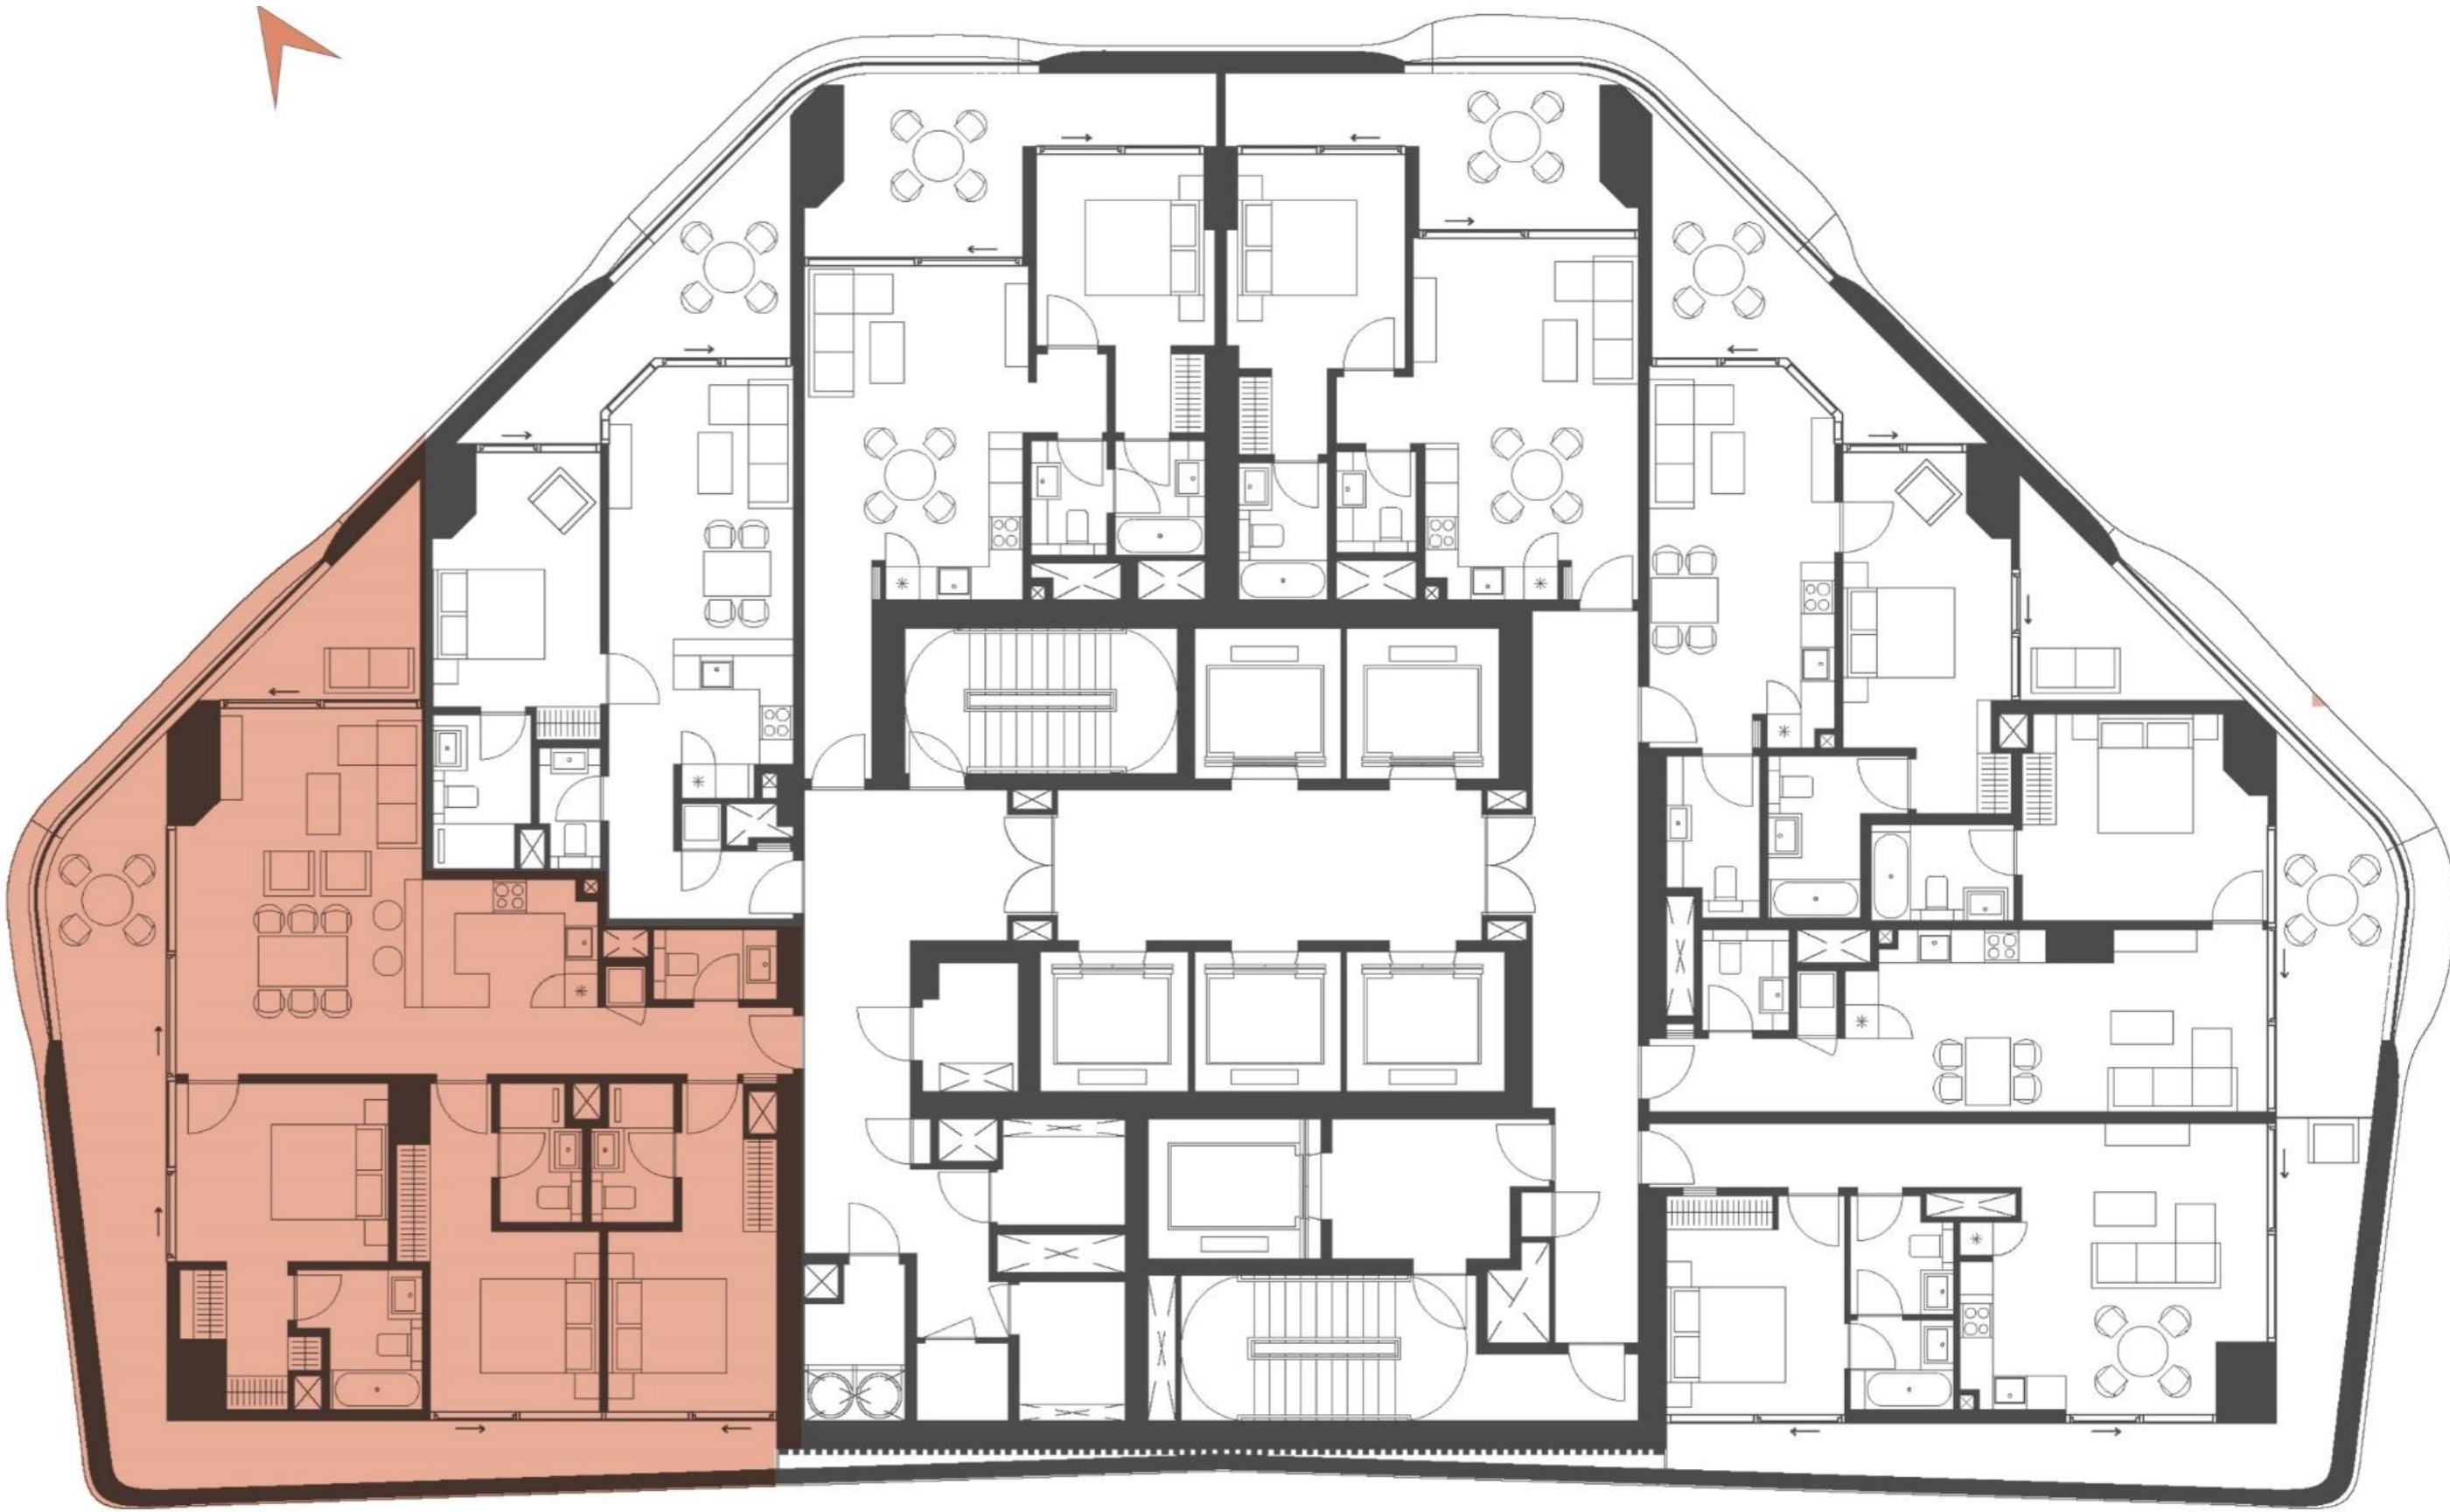

Unit Layout

3 BR (2 Types)

CORAL
REEF

LEVEL 2,4,6,8,10,12,14,16,18,21,23,25
27,29,31,33,35,37,39,43,45,47