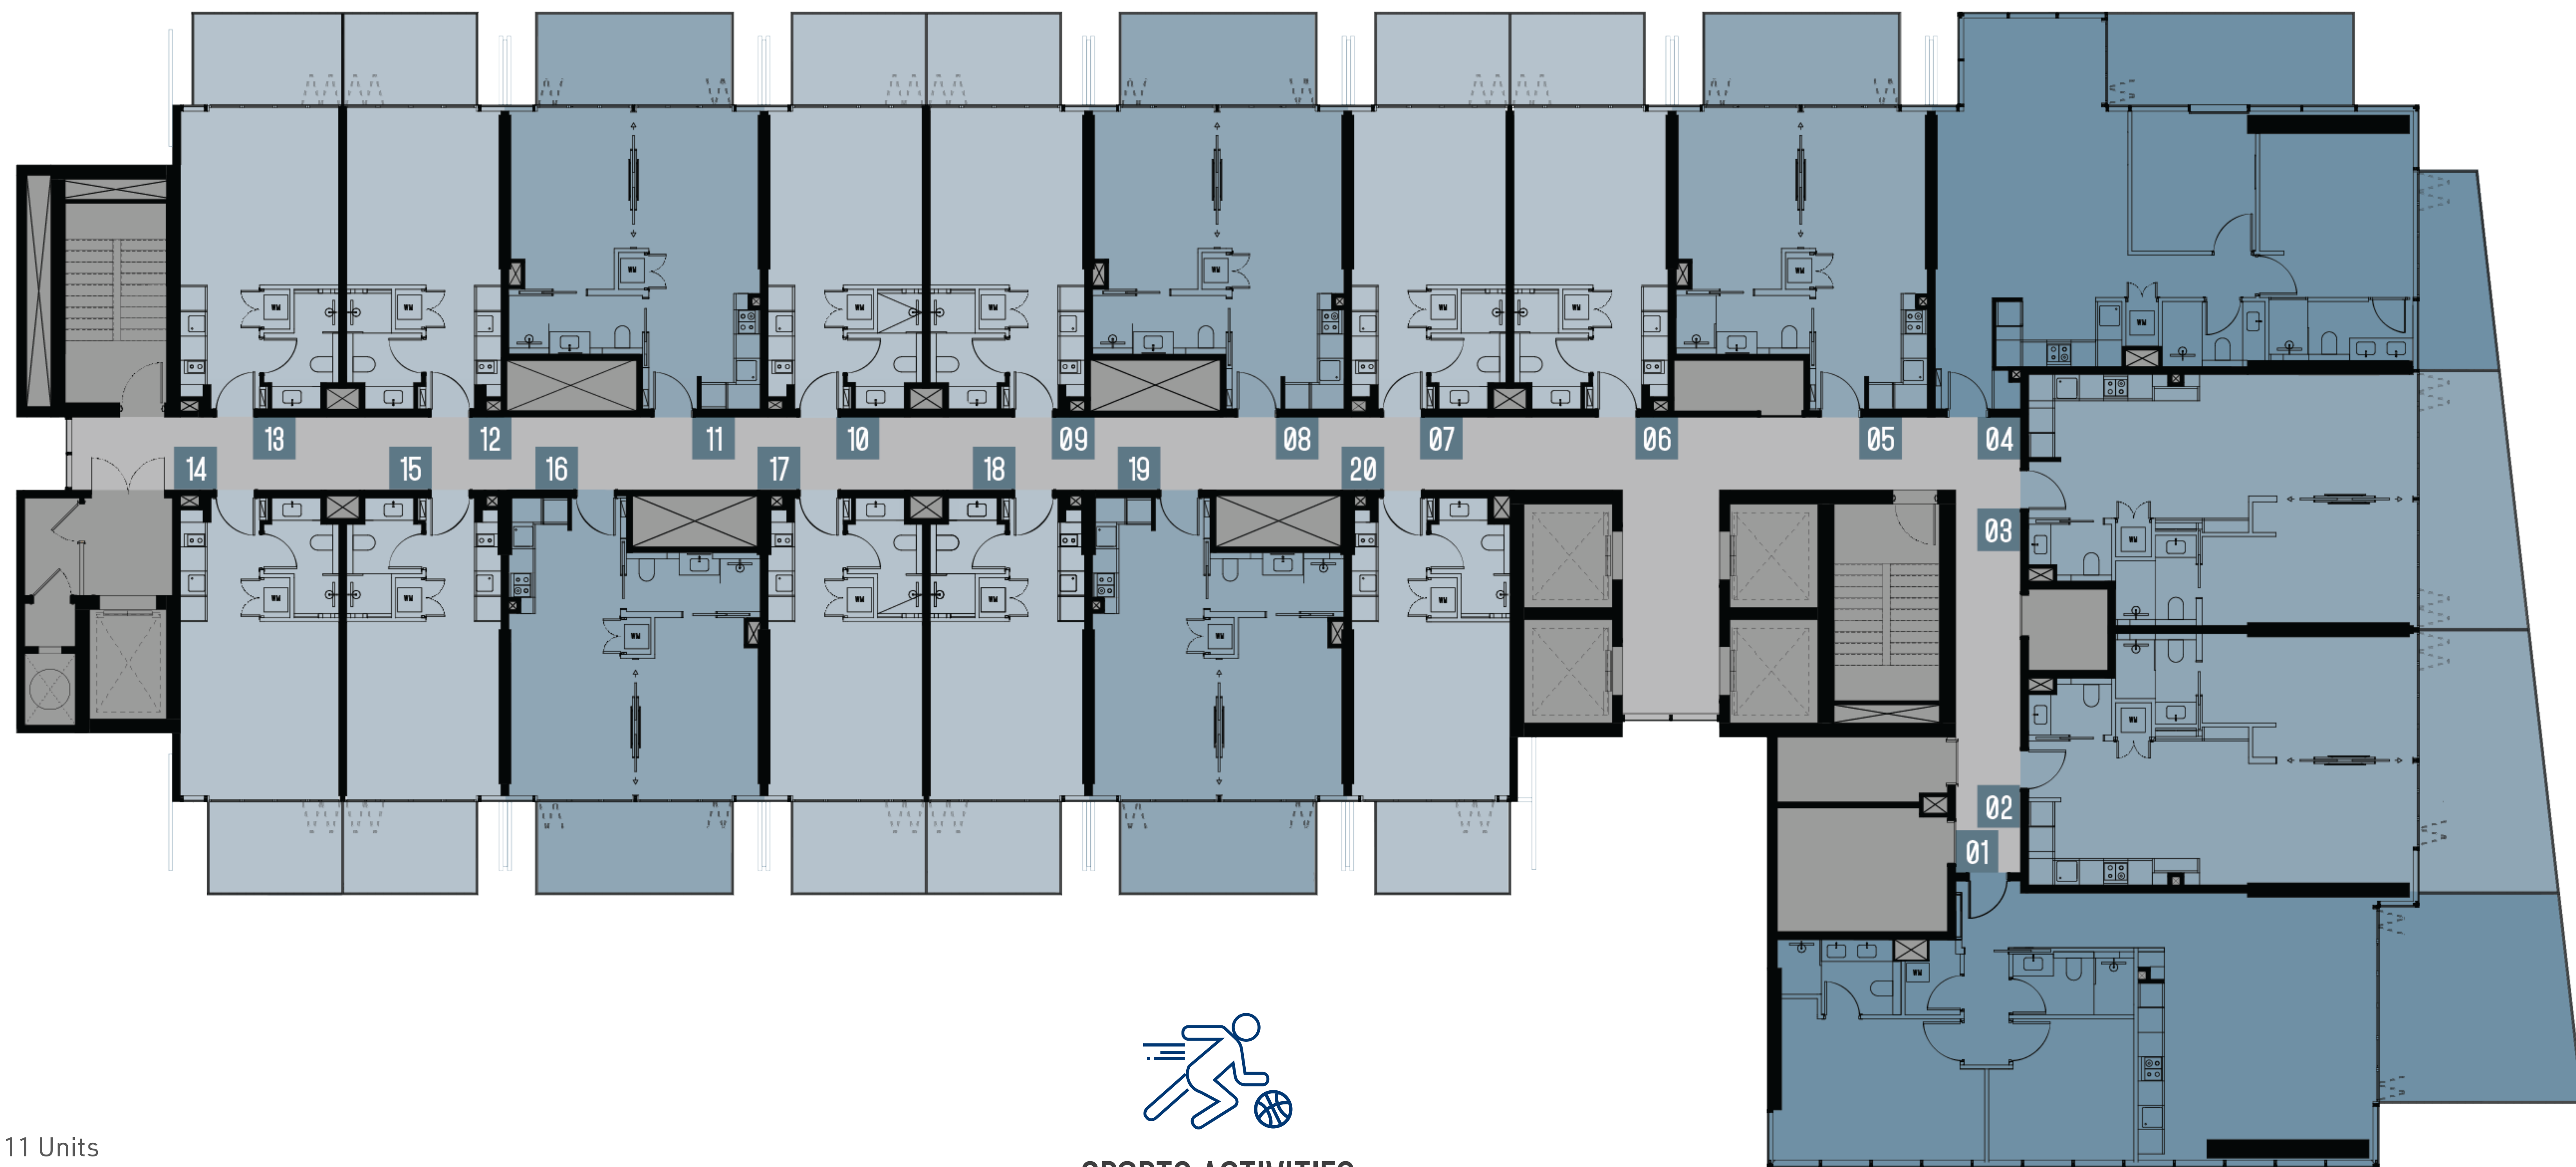

# OVERALL PLAN TYPICAL FLOOR

## LEVEL 2-13

AMENITIES  
VIEW

BOULEVARD  
FACING

CITY VIEW

BOULEVARD  
BURJ KHALIFA  
VIEW

## LEVEL 14-19

AMENITIES  
VIEW

BOULEVARD  
FACING