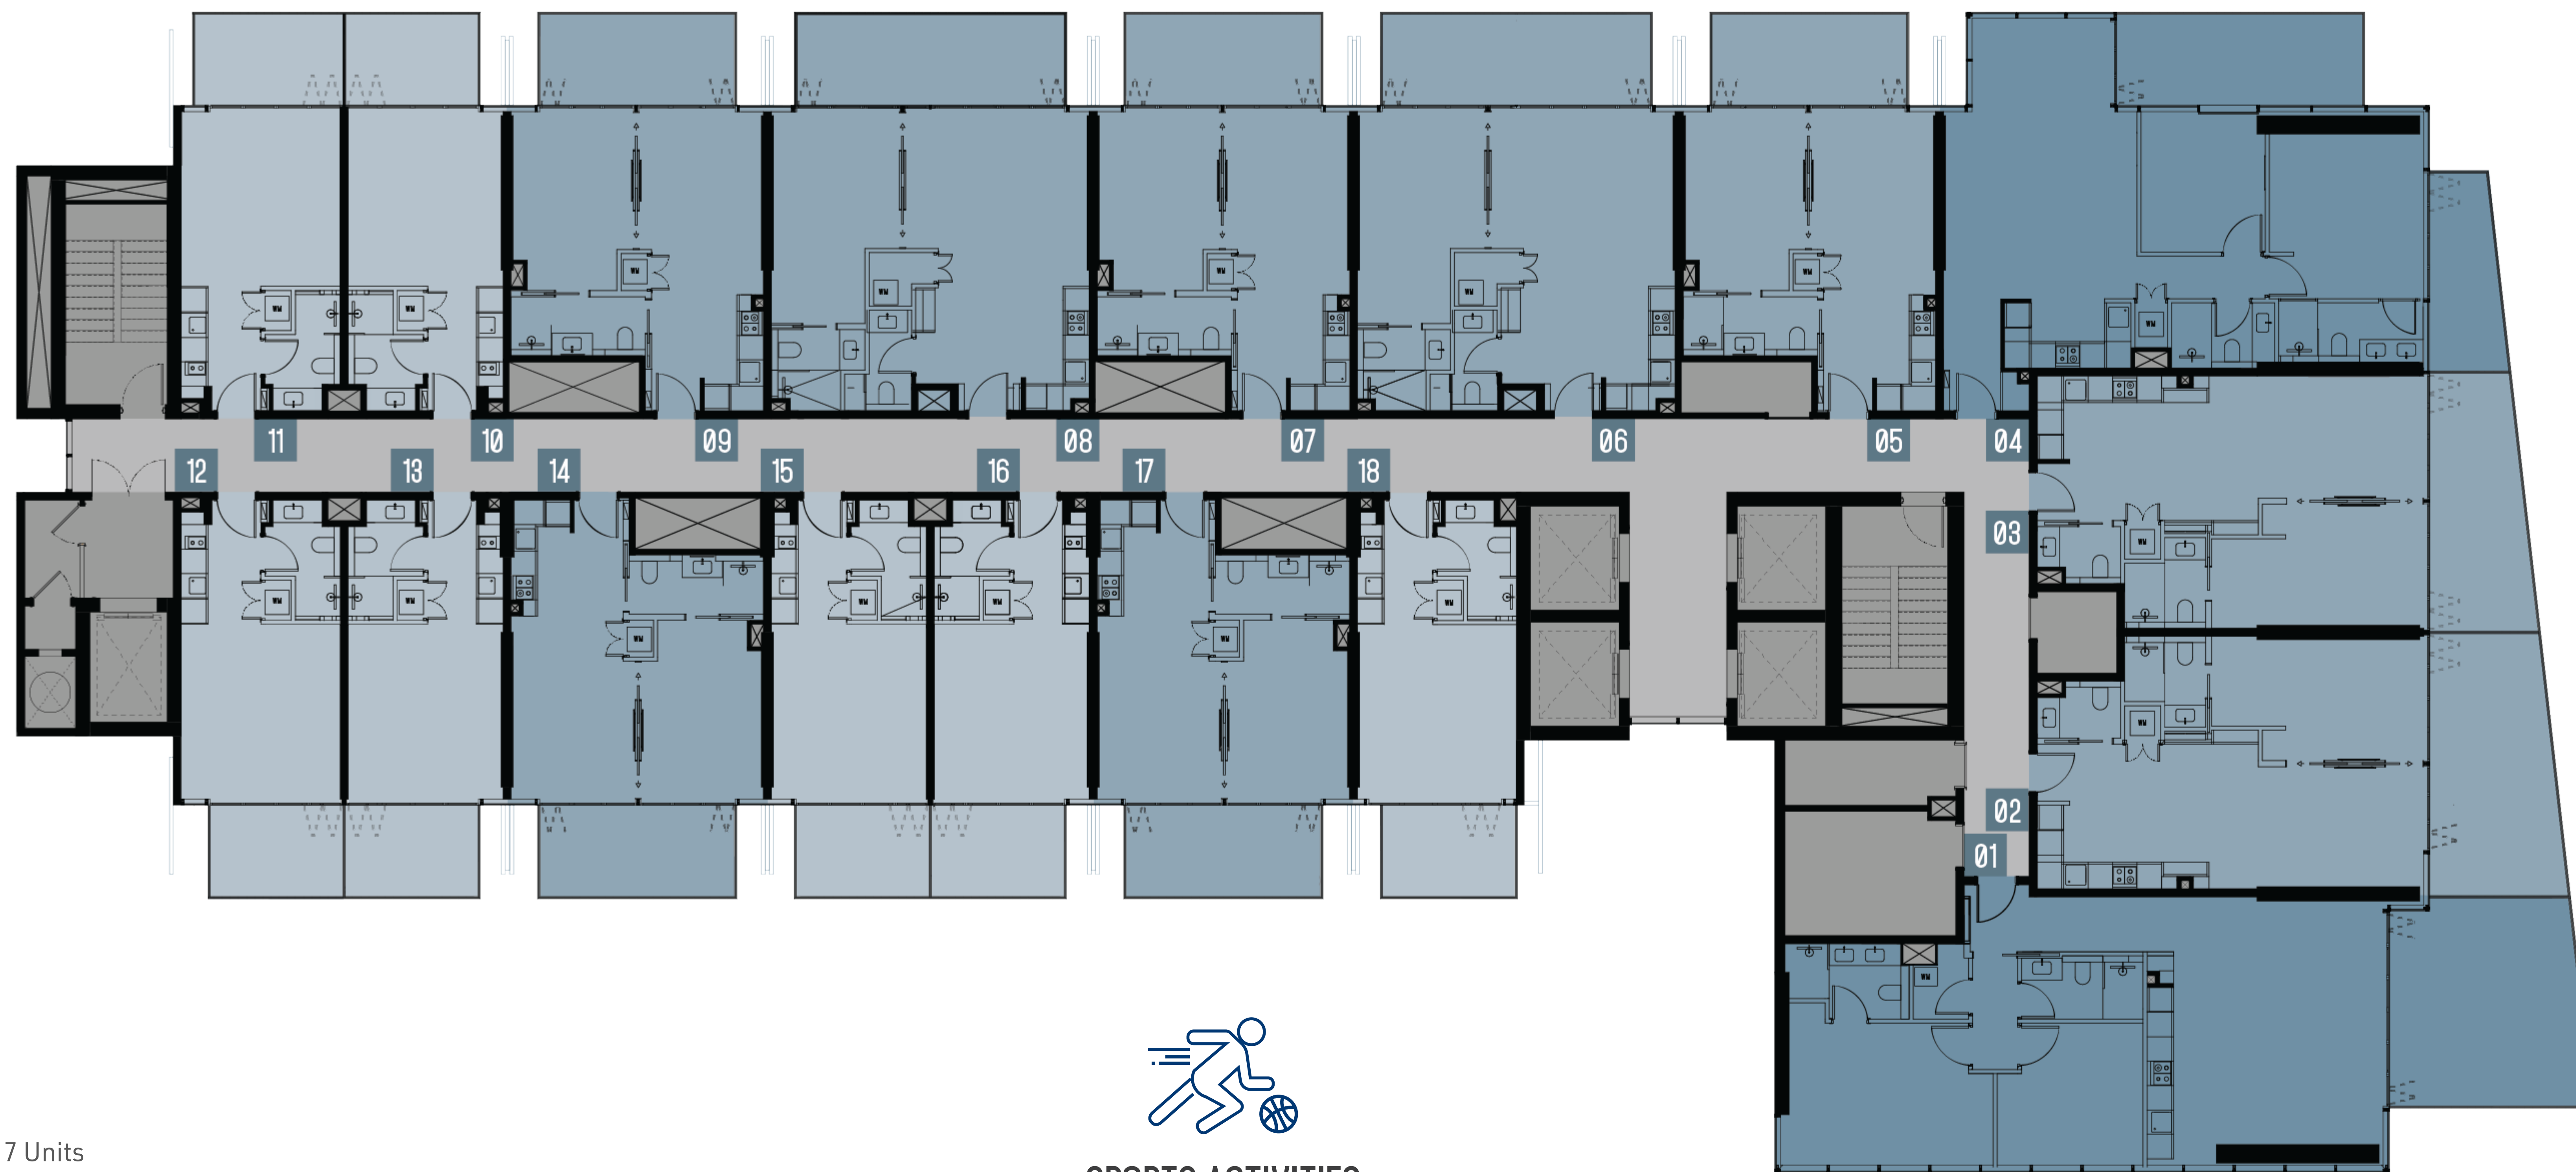

# OVERALL PLAN TYPICAL FLOOR

### Legend

	Studio	11 Units
	1 Bedroom	7 Units
	2 Bedroom	2 Units

SPORTS ACTIVITIES  
VIEW

## LEVEL 14-19

AMENITIES  
VIEW

BOULEVARD  
FACING