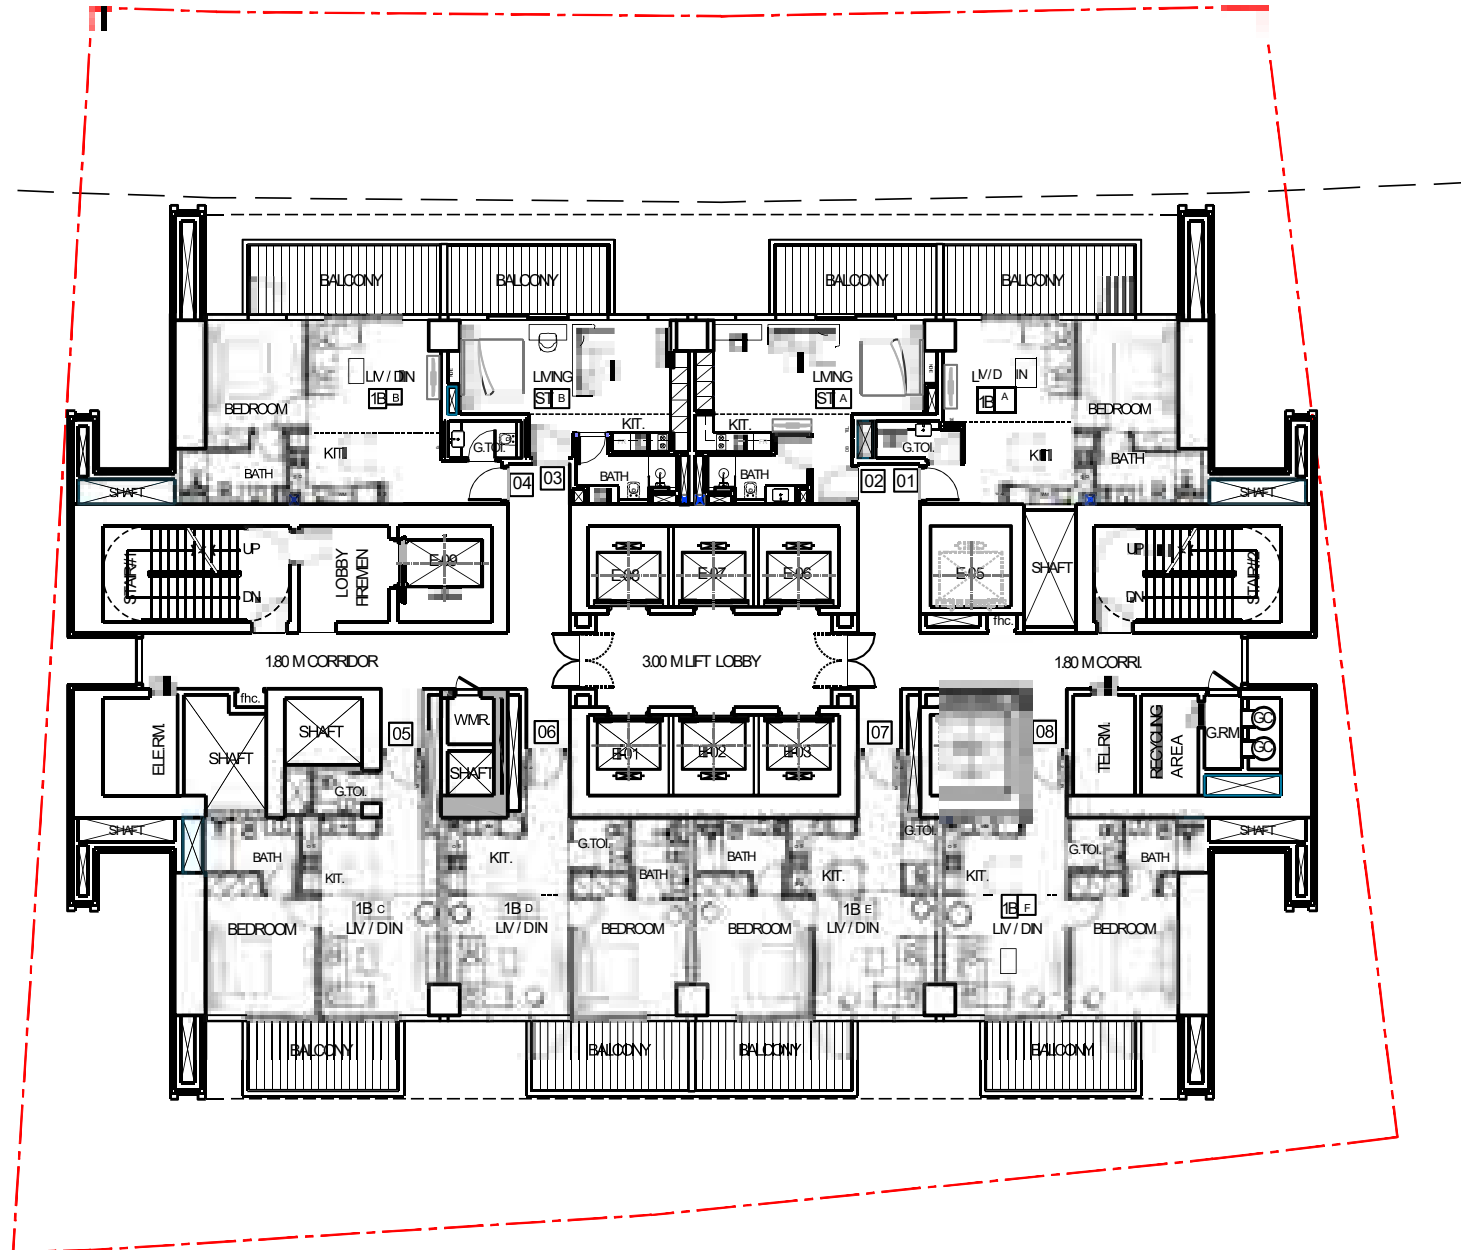

# FLOOR PLANS

heimat by twenty five hours  
welcome home

# TYPICAL FLOOR PLAN 1

2nd To 8th Floor (7 Floors)