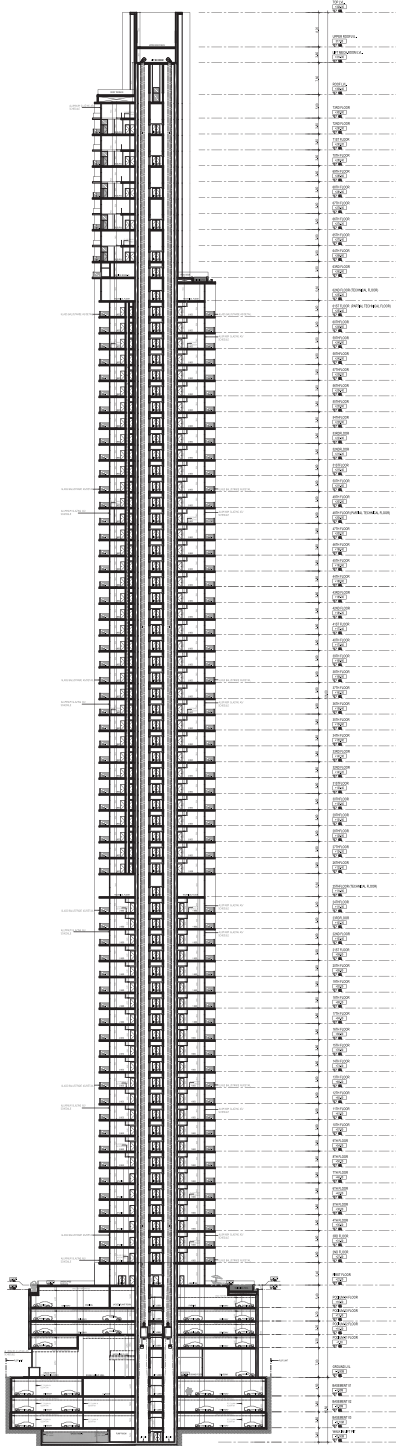

heimat by twenty five hours  
welcome home

# FLOOR PLANS

heimat by twenty five hours  
welcome home

# FLOOR PLANS TIERS

**TIER 4** 64<sup>th</sup> to 73<sup>rd</sup> Floor

**TIER 3** 26<sup>th</sup> to 60<sup>th</sup> Floor

**TIER 2** 9<sup>th</sup> to 24<sup>th</sup> Floor

**TIER 1** 2<sup>nd</sup> to 8<sup>th</sup> Floor