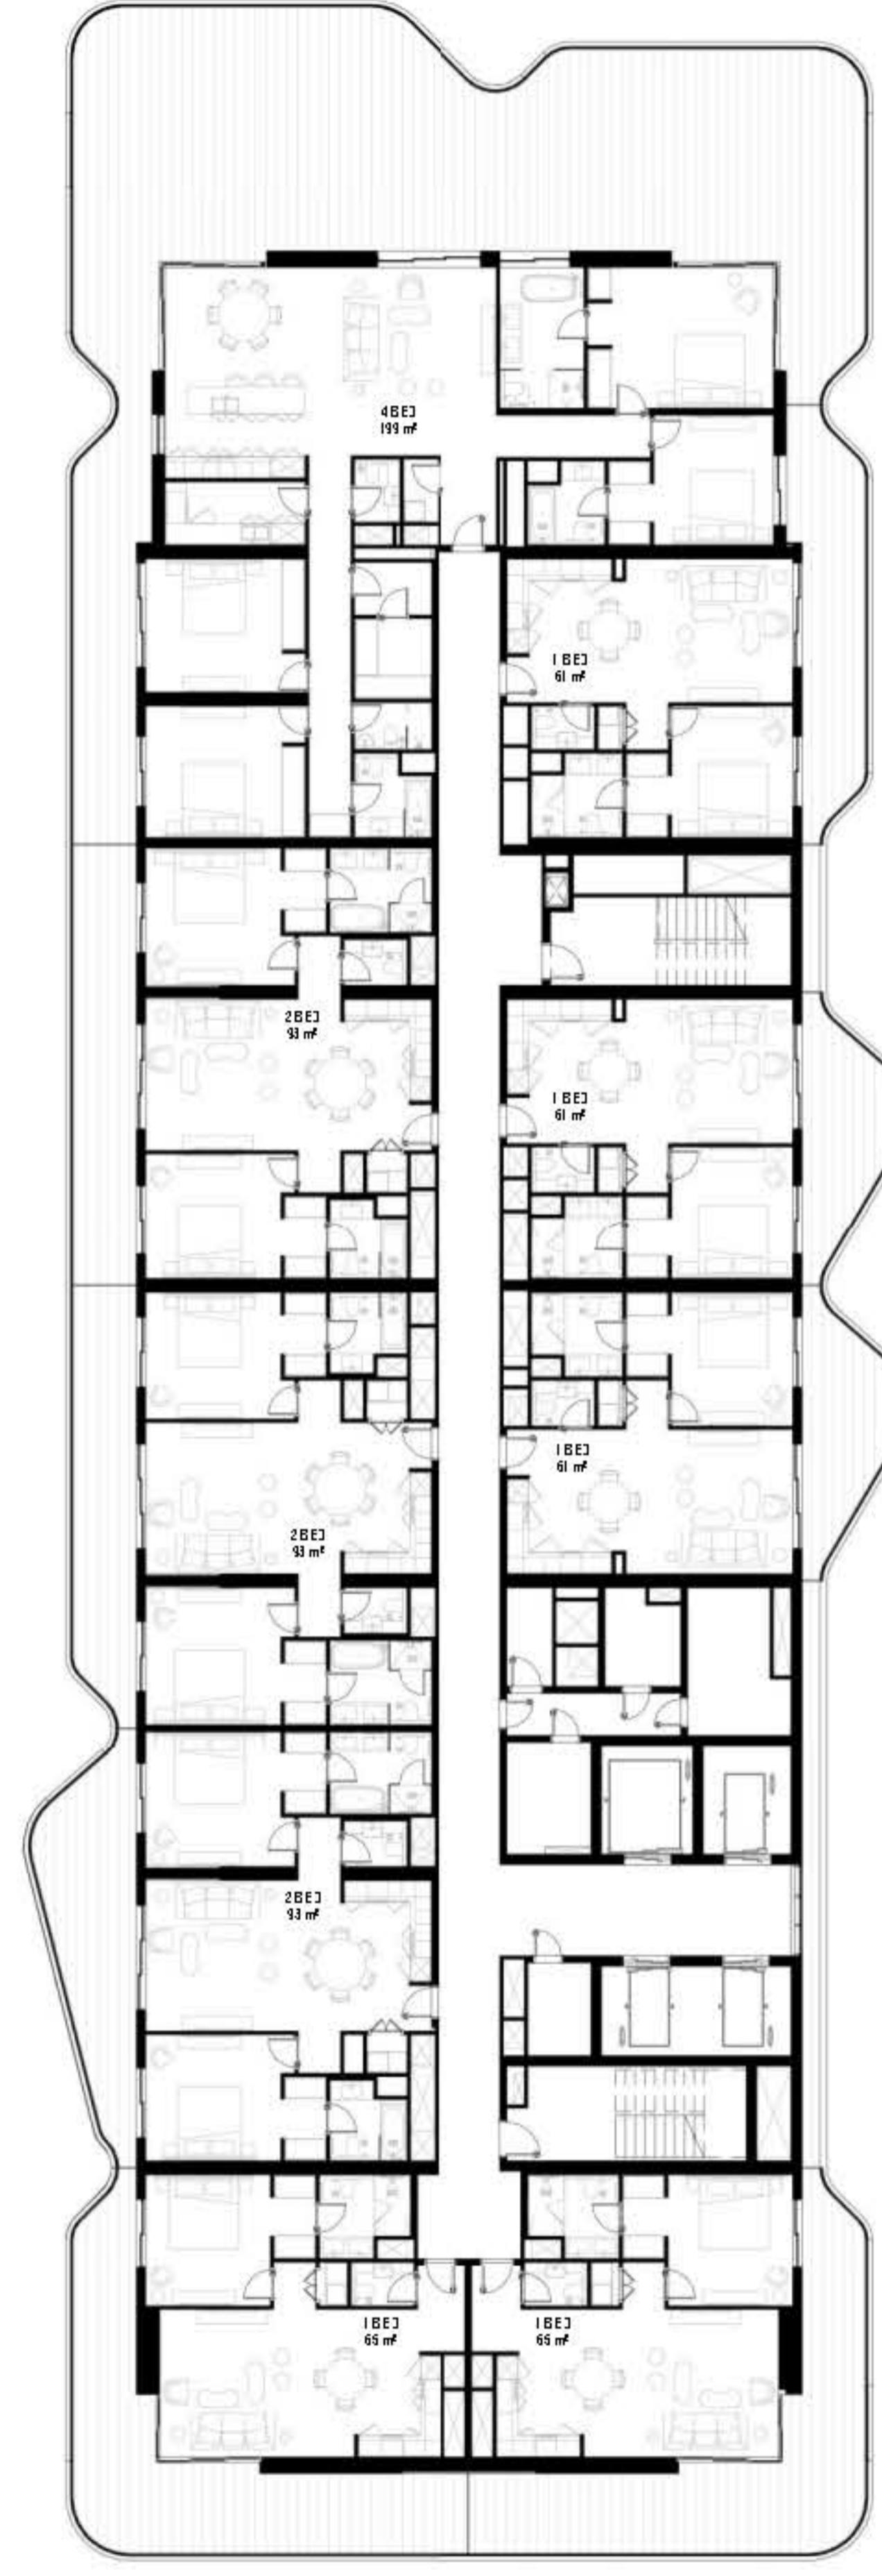

STAIR
 GATE
 ROOM
 250 m²

POOL PUMP
 ROOM
 120 m²

SMOKE
 EXTRACT
 ROOM
 40 m²

ST. ROOM
 20 m²

STAIR

LOCKERS
 10 m²

BAR
 10 m²

RECEPTION
 10 m²

RECEPTION
 10 m²

RECEPTION
 10 m²

RECEPTION
 10 m²

RECEPTION
 10 m²

RECEPTION
 10 m²

RECEPTION
 10 m²

RECEPTION
 10 m²

RECEPTION
 10 m²

RECEPTION
 10 m²

RECEPTION
 10 m²

RECEPTION
 10 m²

RECEPTION
 10 m²

RECEPTION
 10 m²

RECEPTION
 10 m²

RECEPTION
 10 m²

NOTE:
5BED LAYOUT
REDESIGN IN
PROGRESS