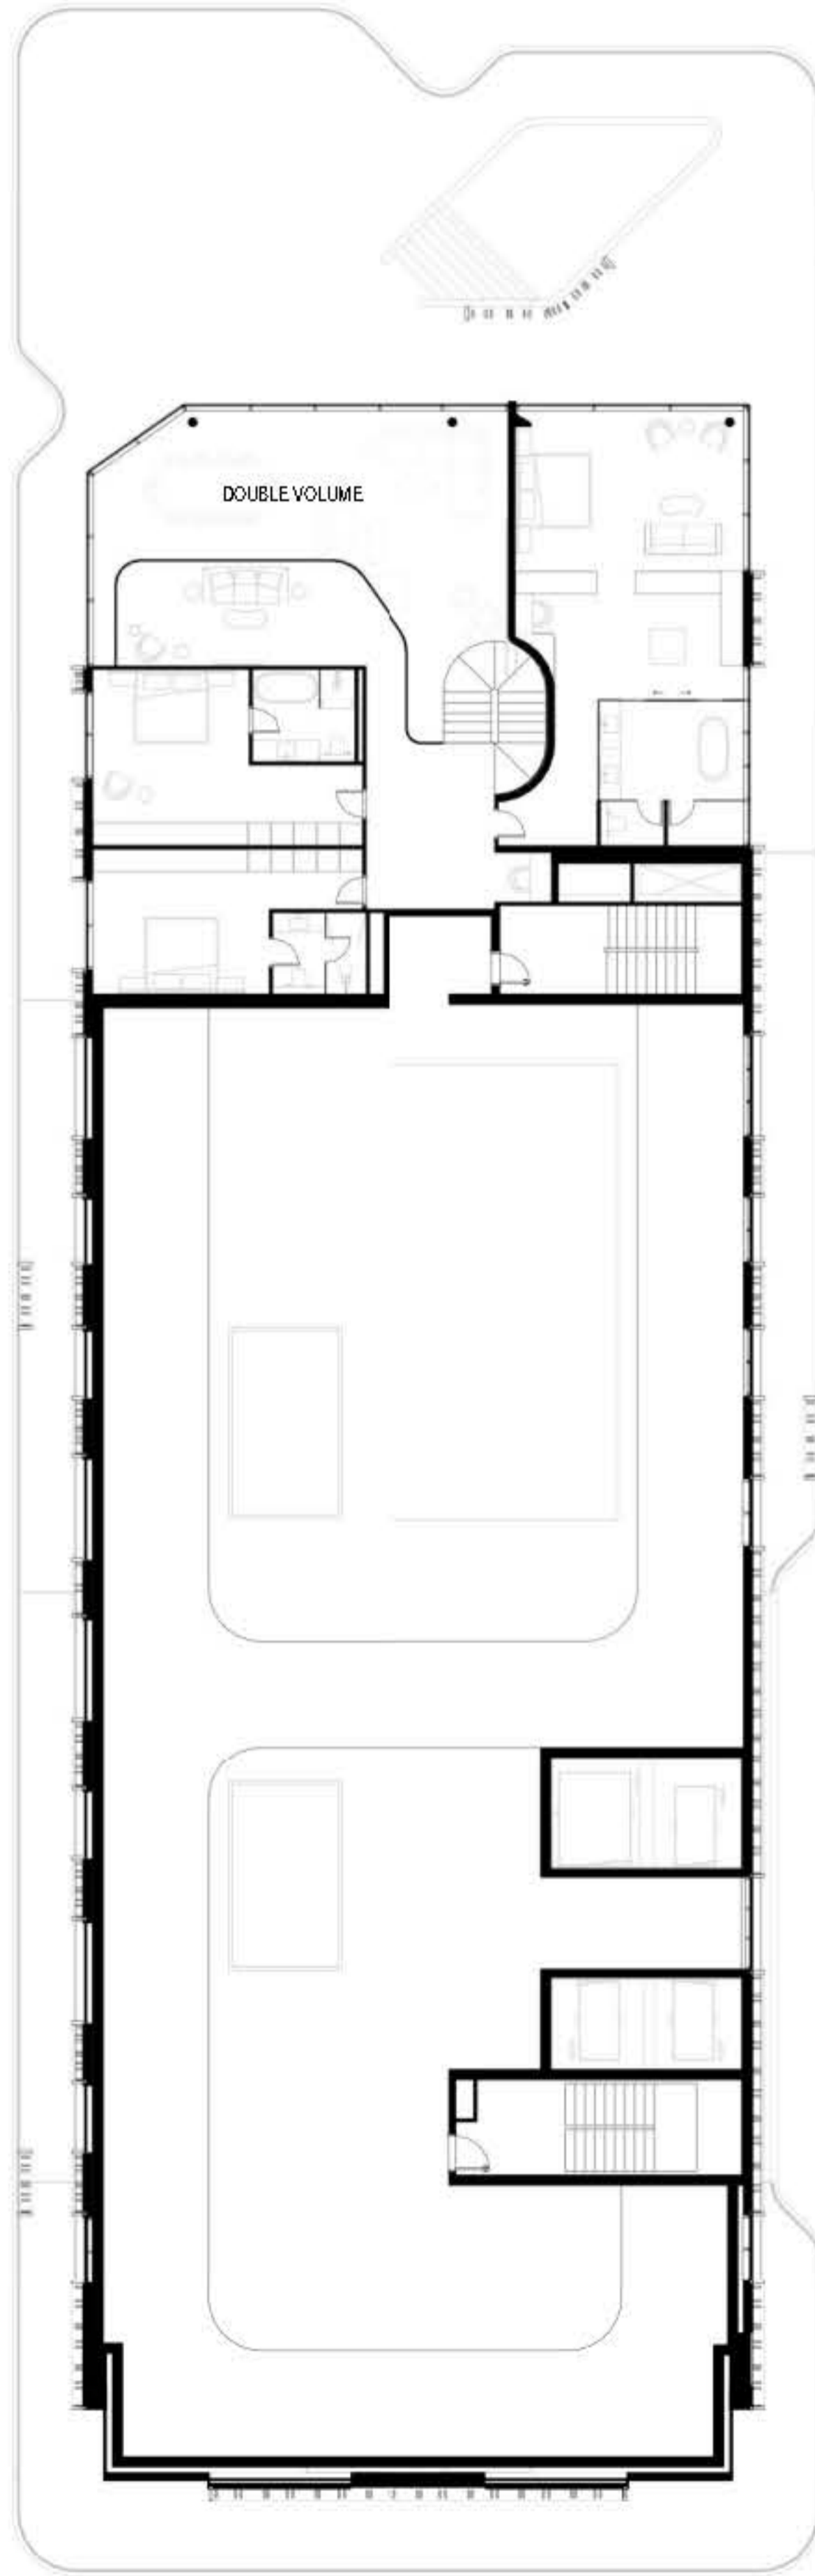

STAIR
 GATE
 ROOM
 250 m²

POOL PUMP
 ROOM
 120 m²

SMOKE
 EXTRACT
 ROOM
 40 m²

ST. ROOM
 20 m²

STAIR

LOCKERS
 10 m²

BAR
 10 m²

RECEPTION
 10 m²

RECEPTION
 10 m²

RECEPTION
 10 m²

RECEPTION
 10 m²

RECEPTION
 10 m²

RECEPTION
 10 m²

RECEPTION
 10 m²

RECEPTION
 10 m²

RECEPTION
 10 m²

RECEPTION
 10 m²

RECEPTION
 10 m²

RECEPTION
 10 m²

RECEPTION
 10 m²

RECEPTION
 10 m²

RECEPTION
 10 m²

RECEPTION
 10 m²

NOTE:
5BED LAYOUT
REDESIGN IN
PROGRESS