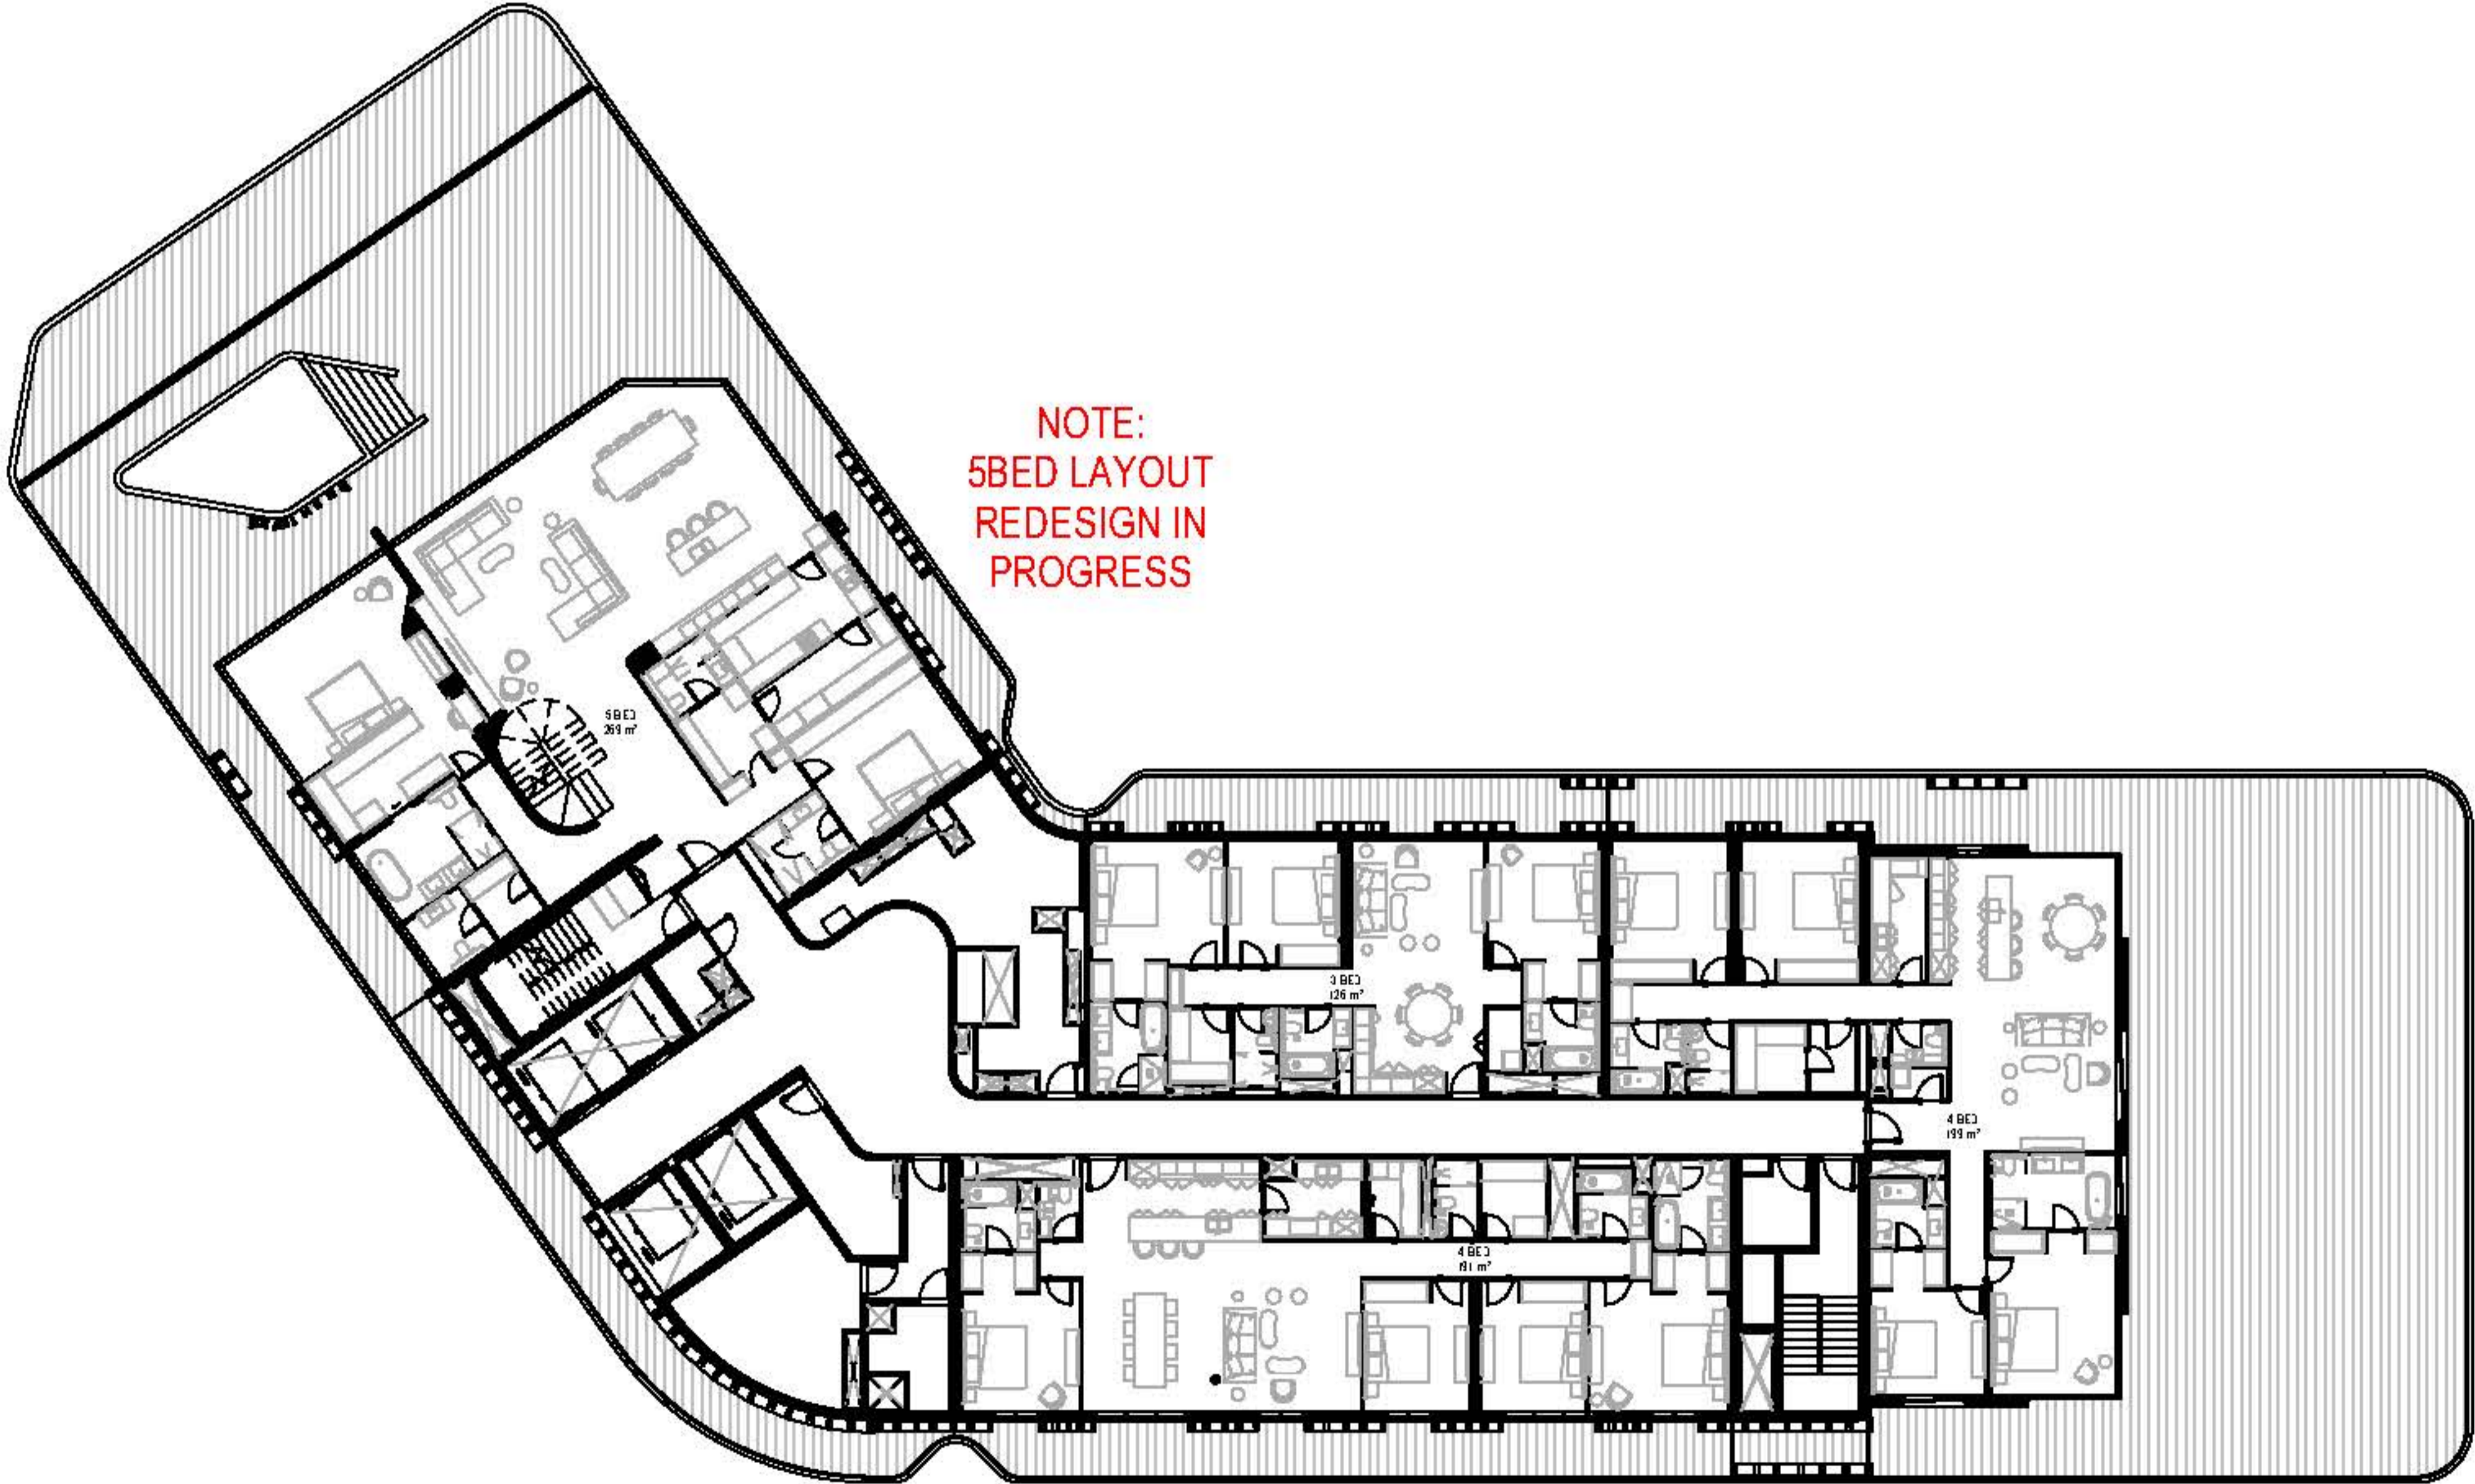

STAIR
 GATE
 ROOM
 250 m²

POOL PUMP
 ROOM
 120 m²

SMOKE
 EXTRACT
 ROOM
 40 m²

ST. ROOM
 20 m²

STAIR

LOCKERS
 10 m²

BAR
 10 m²

RECEPTION
 10 m²

RECEPTION
 10 m²

RECEPTION
 10 m²

RECEPTION
 10 m²

RECEPTION
 10 m²

RECEPTION
 10 m²

RECEPTION
 10 m²

RECEPTION
 10 m²

RECEPTION
 10 m²

RECEPTION
 10 m²

RECEPTION
 10 m²

RECEPTION
 10 m²

RECEPTION
 10 m²

RECEPTION
 10 m²

RECEPTION
 10 m²

RECEPTION
 10 m²

NOTE:
5BED LAYOUT
REDESIGN IN
PROGRESS