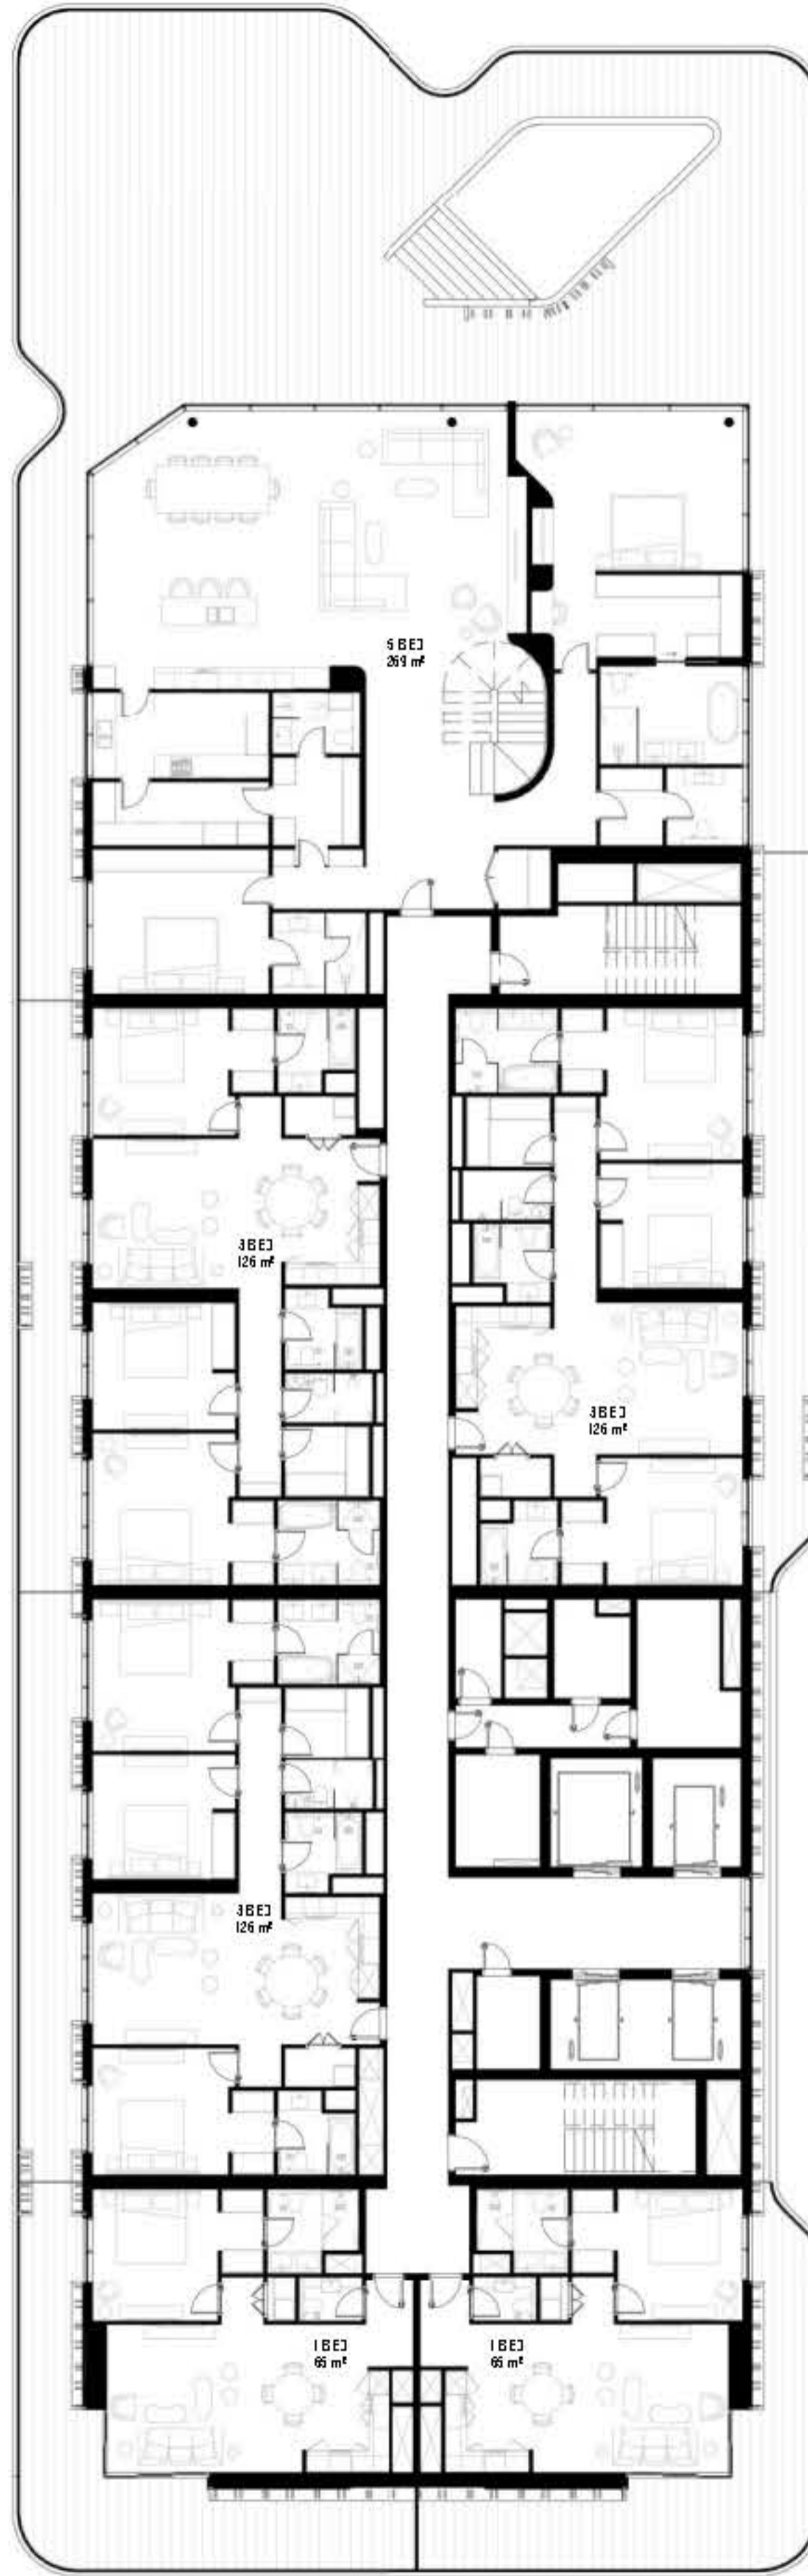

STAIR
 GATE
 ROOM
 250 m²

POOL PUMP
 ROOM
 120 m²

SMOKE
 EXTRACT
 ROOM
 40 m²

ST. ROOM
 20 m²

STAIR

LOCKERS
 10 m²

BAR
 10 m²

RECEPTION
 10 m²

RECEPTION
 10 m²

RECEPTION
 10 m²

RECEPTION
 10 m²

RECEPTION
 10 m²

RECEPTION
 10 m²

RECEPTION
 10 m²

RECEPTION
 10 m²

RECEPTION
 10 m²

RECEPTION
 10 m²

RECEPTION
 10 m²

RECEPTION
 10 m²

RECEPTION
 10 m²

RECEPTION
 10 m²

RECEPTION
 10 m²

RECEPTION
 10 m²

NOTE:
5BED LAYOUT
REDESIGN IN
PROGRESS