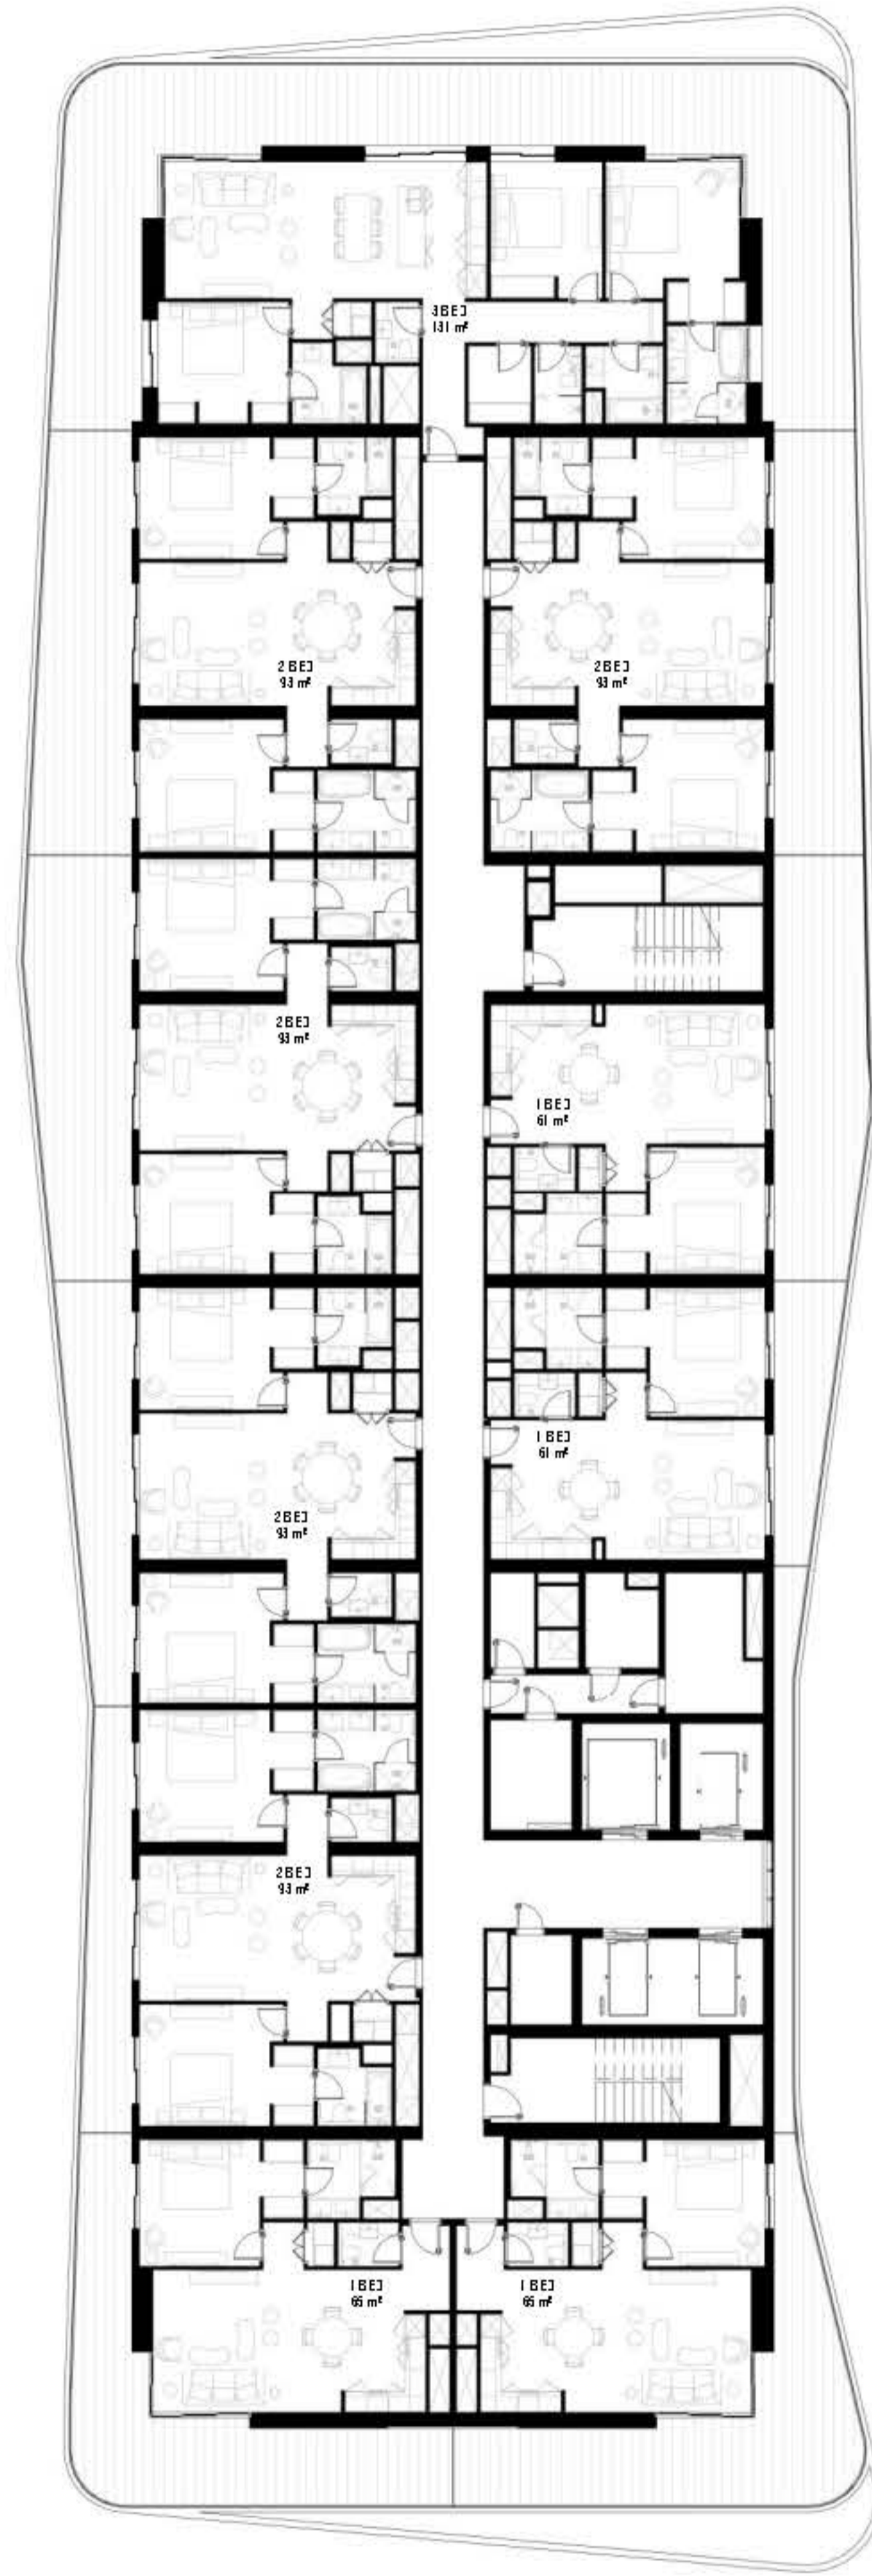

STAIR
 GATE
 ROOM
 250 m²

POOL PUMP
 ROOM
 120 m²

SMOKE
 EXTRACT
 ROOM
 40 m²

ST. ROOM
 20 m²

STAIR

LOCKERS
 10 m²

BAR
 10 m²

RECEPTION
 10 m²

RECEPTION
 10 m²

RECEPTION
 10 m²

RECEPTION
 10 m²

RECEPTION
 10 m²

RECEPTION
 10 m²

RECEPTION
 10 m²

RECEPTION
 10 m²

RECEPTION
 10 m²

RECEPTION
 10 m²

RECEPTION
 10 m²

RECEPTION
 10 m²

RECEPTION
 10 m²

RECEPTION
 10 m²

RECEPTION
 10 m²

RECEPTION
 10 m²

NOTE:
5BED LAYOUT
REDESIGN IN
PROGRESS