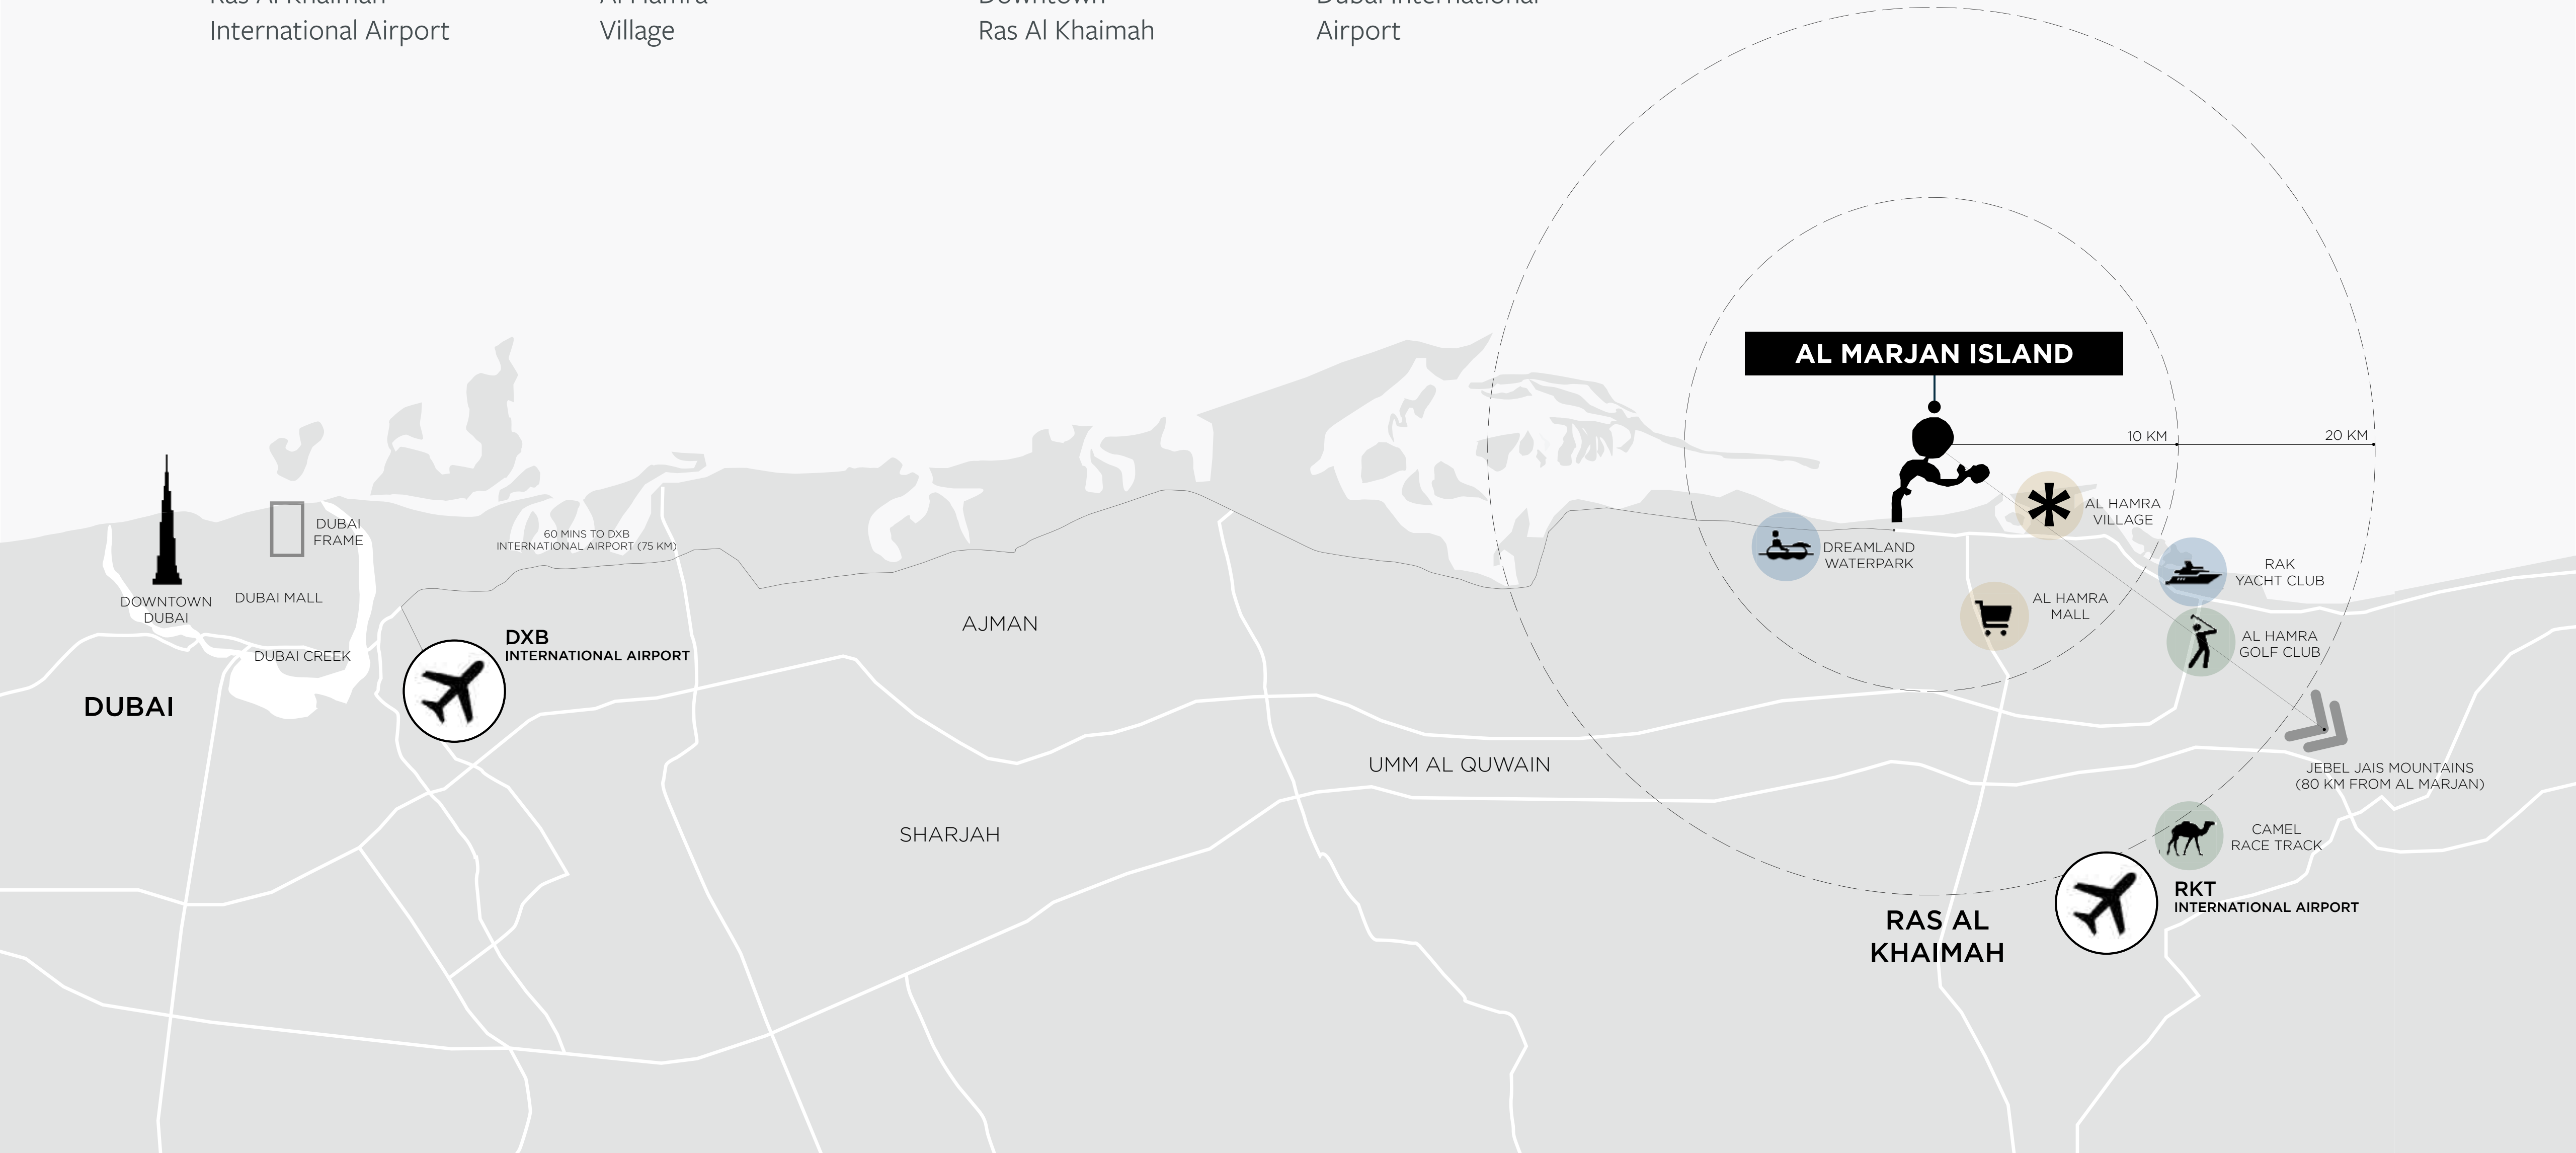

Landscapes that Captivate

Where Serenity Meets Splendour

Al Marjan Island

A masterpiece of Ras Al Khaimah, unfolds like a luxurious tapestry along the shores of the Arabian Gulf. It's where the Emirate's vision of becoming a vibrant business and leisure paradise turns into reality.

Al Marjan Island

Ras Al Khaimah's Most Refined Seaside Haven

Renowned for setting a world record with the 'Largest aerial firework shell', Al Marjan Island sparkles on the global stage, symbolizing a fusion of opulent living with the untouched allure of nature.

15 minutes

Ras Al Khaimah
International Airport

10 minutes

Al Hamra
Village

33 minutes

Downtown
Ras Al Khaimah

45 minutes

Dubai International
Airport

Al Marjan Island

View Island

Nestled in the heart of Al Marjan Island, View Island is a place where the beauty of sun-kissed beaches and the charm of desert dunes come together in a stunning display.

Home to an array of family-friendly hotels, serene resorts, and elegant beachside residences, the island offers a peaceful retreat with endless vistas.