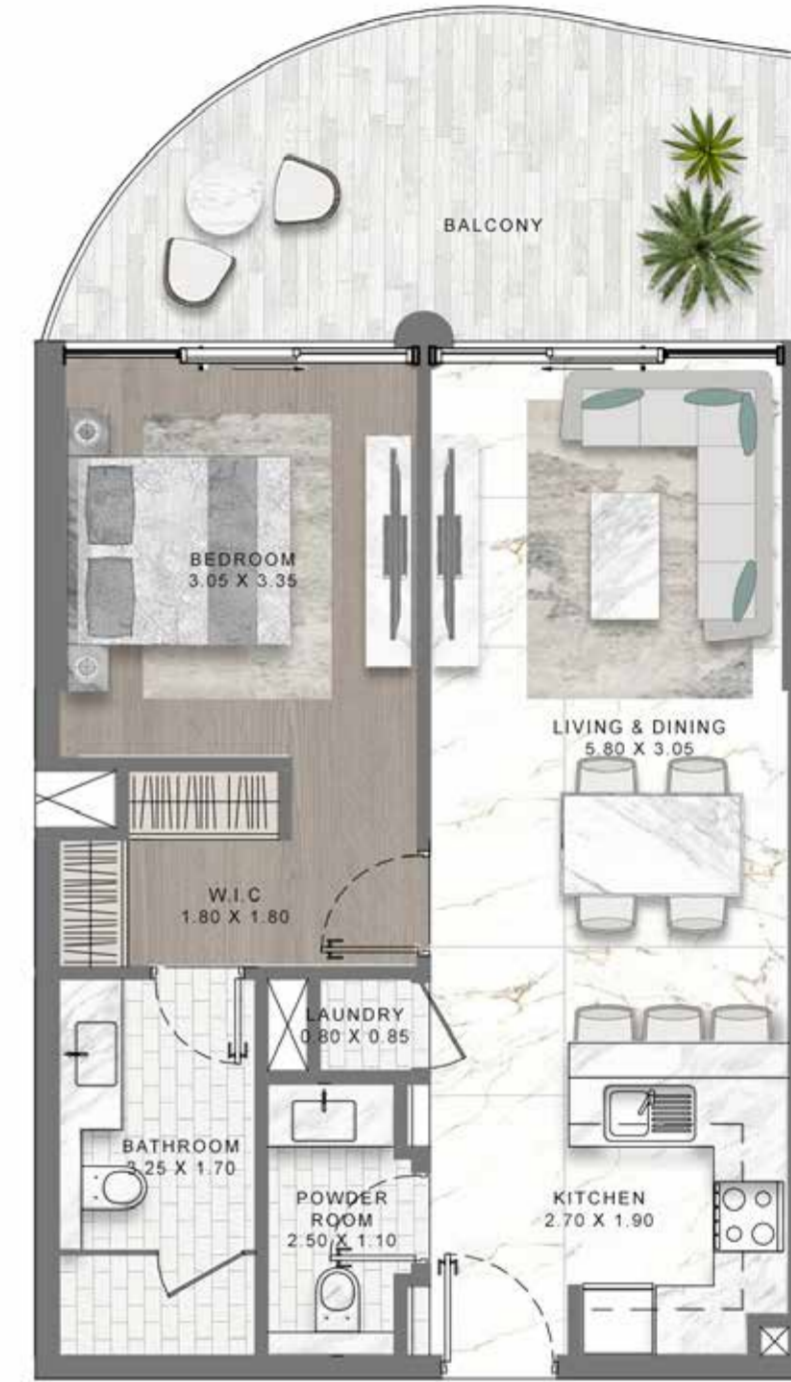

The background is a close-up, top-down view of a teal-colored marble surface. The marble has a complex, organic pattern with various shades of teal, light blue, and hints of reddish-brown. The texture is highly detailed, showing veins and swirls. The text 'FLOOR PLANS' is centered horizontally and vertically in a white, all-caps, sans-serif font.

LEVEL: 2

1-BEDROOM LUXURY APARTMENT

TYPE 07

MEDITERRANEAN-INSPIRED APARTMENTS

LEVEL: 2

1-BEDROOM LUXURY APARTMENT

TYPE 08

MEDITERRANEAN-INSPIRED APARTMENTS

LEVEL: 2

1-BEDROOM LUXURY APARTMENT

TYPE 09

MEDITERRANEAN-INSPIRED APARTMENTS

LEVEL: 4 & 6

1-BEDROOM LUXURY APARTMENT

TYPE 10

MEDITERRANEAN-INSPIRED APARTMENTS

LEVEL: 4 & 6

1-BEDROOM LUXURY APARTMENT

TYPE 11

MEDITERRANEAN-INSPIRED APARTMENTS

LEVEL: 4 & 6

1-BEDROOM LUXURY APARTMENT

TYPE 12

MEDITERRANEAN-INSPIRED APARTMENTS