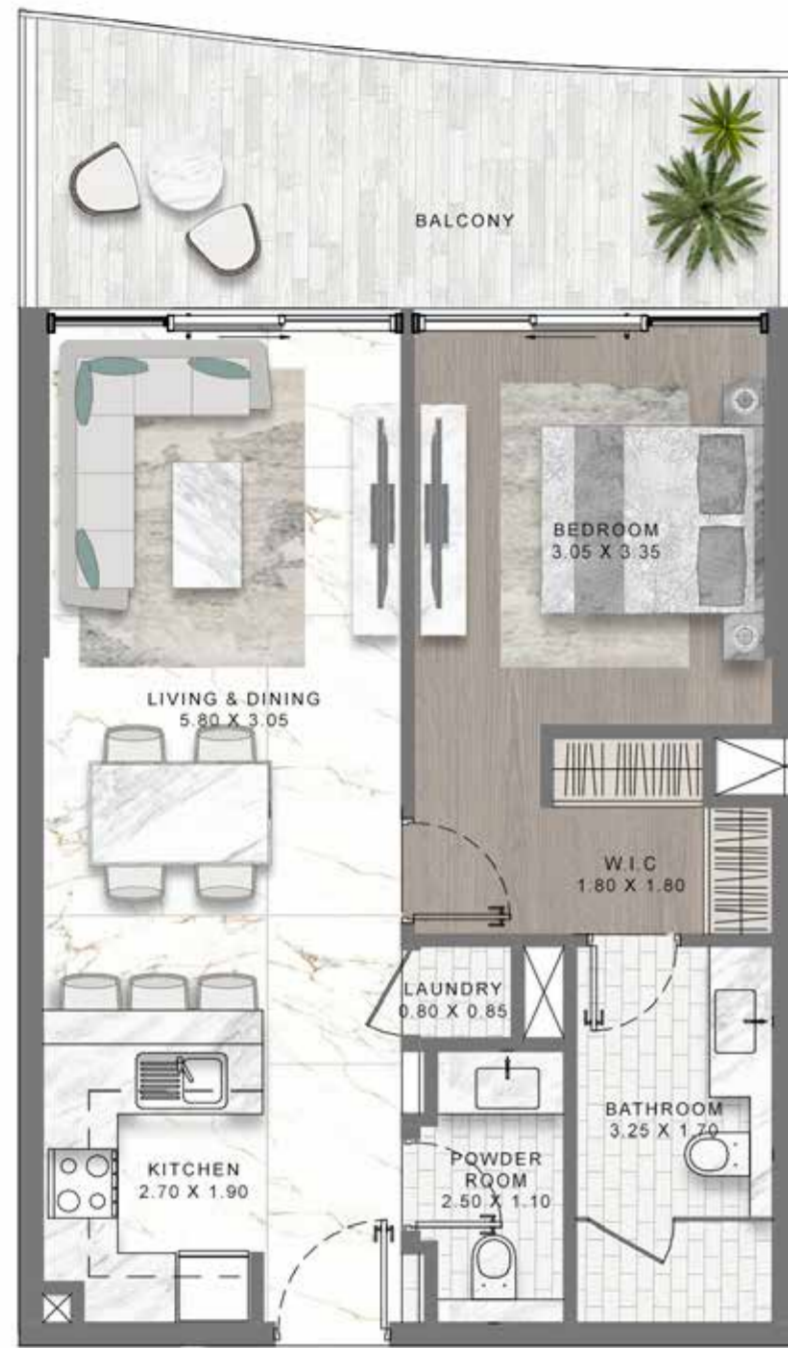

The background is a close-up, top-down view of a teal-colored marble surface. The marble has a complex, organic pattern with various shades of teal, light blue, and hints of reddish-brown. The texture is highly detailed, showing veins and swirls. The text 'FLOOR PLANS' is centered horizontally and vertically in a white, all-caps, sans-serif font.

F L O O R P L A N S

1-BEDROOM LUXURY APARTMENT

TYPE 01

MEDITERRANEAN-INSPIRED APARTMENTS

LEVEL: 1 & 3

1-BEDROOM LUXURY APARTMENT

TYPE 02

MEDITERRANEAN-INSPIRED APARTMENTS

LEVEL: 1 & 3

1-BEDROOM LUXURY APARTMENT

TYPE 03

MEDITERRANEAN-INSPIRED APARTMENTS

LEVEL: 1 & 3

1-BEDROOM LUXURY APARTMENT

TYPE 04

MEDITERRANEAN-INSPIRED APARTMENTS