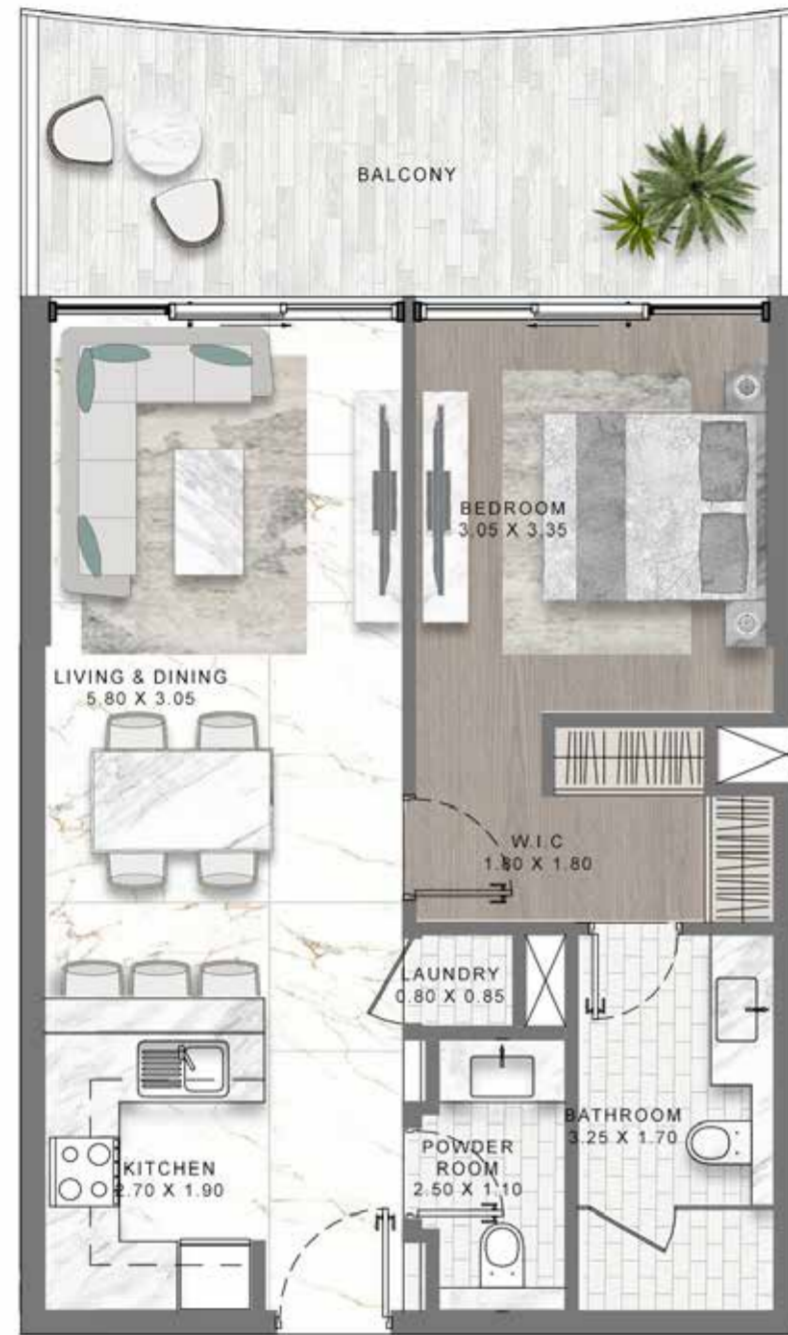

The background is a close-up, top-down view of a teal-colored marble surface. The marble has a complex, organic pattern with various shades of teal, light blue, and hints of reddish-brown. The texture is highly detailed, showing veins and swirls. The text 'FLOOR PLANS' is centered horizontally and vertically in a white, all-caps, sans-serif font.

LEVEL: 2

1-BEDROOM LUXURY APARTMENT

TYPE 09

MEDITERRANEAN-INSPIRED APARTMENTS

LEVEL: 4 & 6

1-BEDROOM LUXURY APARTMENT

TYPE 10

MEDITERRANEAN-INSPIRED APARTMENTS

LEVEL: 4 & 6

1-BEDROOM LUXURY APARTMENT

TYPE 11

MEDITERRANEAN-INSPIRED APARTMENTS

LEVEL: 4 & 6

1-BEDROOM LUXURY APARTMENT

TYPE 12

MEDITERRANEAN-INSPIRED APARTMENTS