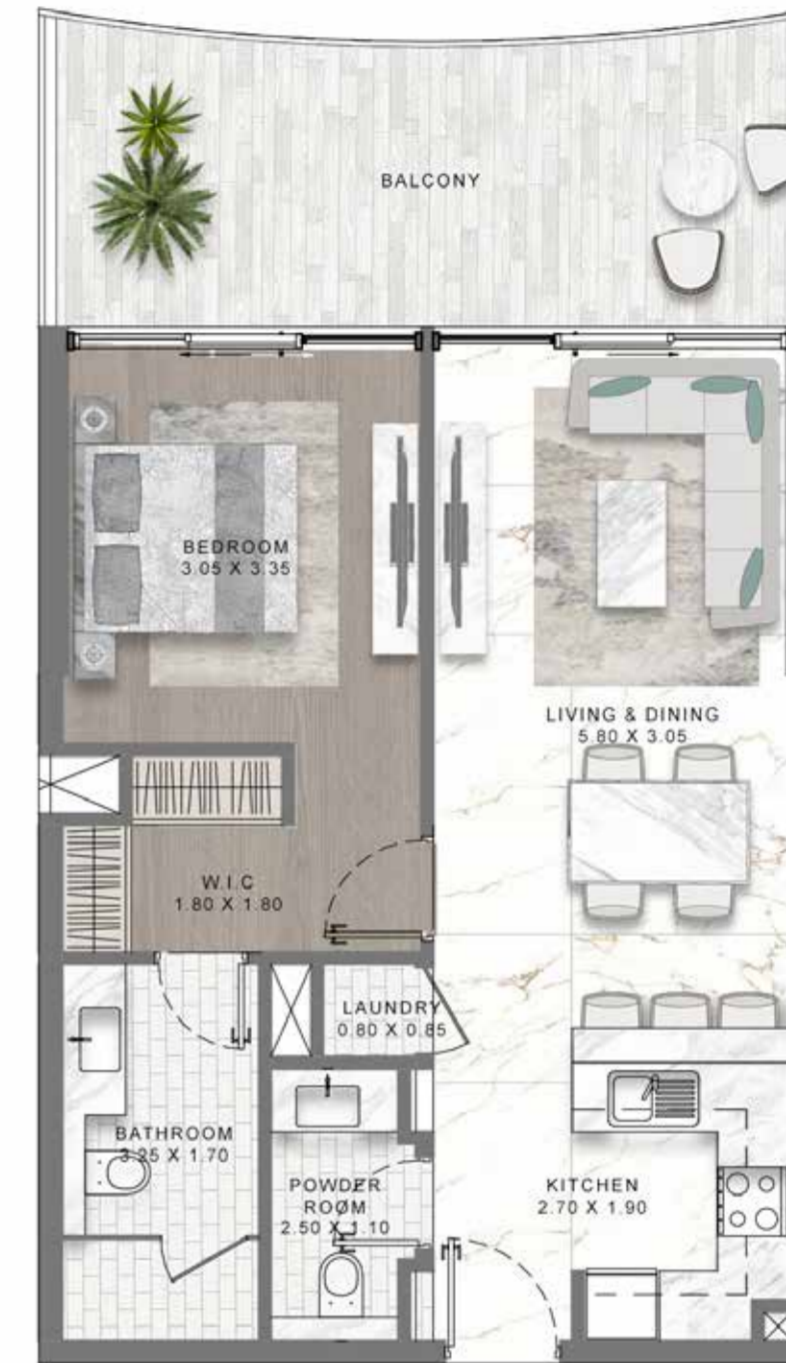

The background is a close-up, top-down view of a teal-colored marble surface. The marble has a complex, organic pattern with various shades of teal, light blue, and hints of reddish-brown. The texture is highly detailed, showing veins and swirls. The text 'FLOOR PLANS' is centered horizontally and vertically in a white, all-caps, sans-serif font.

LEVEL: 1 & 3

1-BEDROOM LUXURY APARTMENT

TYPE 05

MEDITERRANEAN-INSPIRED APARTMENTS

LEVEL: 2

1-BEDROOM LUXURY APARTMENT

TYPE 06

MEDITERRANEAN-INSPIRED APARTMENTS

LEVEL: 2

1-BEDROOM LUXURY APARTMENT

TYPE 07

MEDITERRANEAN-INSPIRED APARTMENTS

LEVEL: 2

1-BEDROOM LUXURY APARTMENT

TYPE 08

MEDITERRANEAN-INSPIRED APARTMENTS

LEVEL: 2

1-BEDROOM LUXURY APARTMENT

TYPE 09

MEDITERRANEAN-INSPIRED APARTMENTS

LEVEL: 4 & 6

1-BEDROOM LUXURY APARTMENT

TYPE 10

MEDITERRANEAN-INSPIRED APARTMENTS