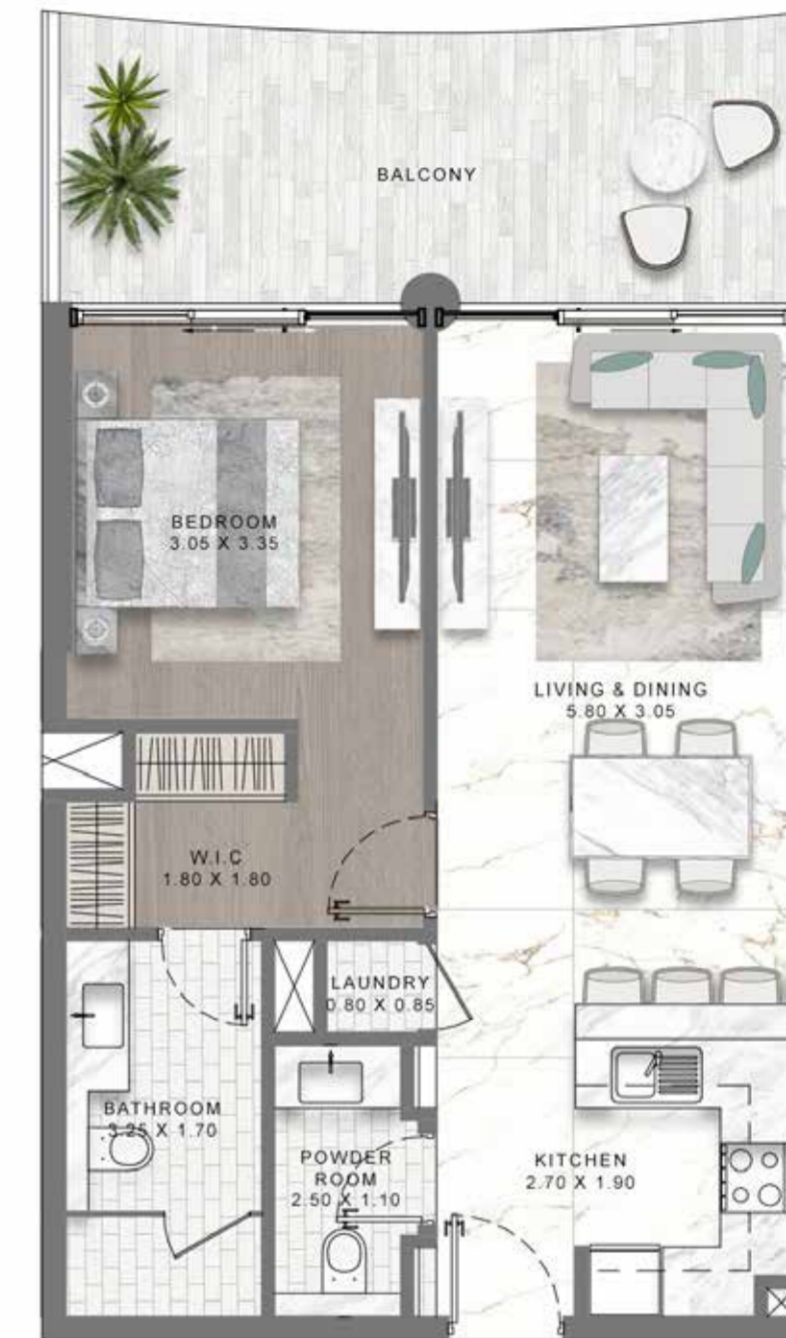

The background is a close-up, top-down view of a teal-colored marble surface. The marble has a complex, organic pattern with various shades of teal, light blue, and hints of reddish-brown. The texture is highly detailed, showing veins and swirls. The text 'FLOOR PLANS' is centered horizontally and vertically in a white, all-caps, sans-serif font.

LEVEL: 5

1-BEDROOM LUXURY APARTMENT

TYPE 15

MEDITERRANEAN-INSPIRED APARTMENTS

LEVEL: 5

1-BEDROOM LUXURY APARTMENT

TYPE 16

MEDITERRANEAN-INSPIRED APARTMENTS

LEVEL: 5

2-BEDROOM LUXURY APARTMENT

TYPE 01

MEDITERRANEAN-INSPIRED APARTMENTS

LEVEL: 1 & 3

2-BEDROOM LUXURY APARTMENT

TYPE 02

MEDITERRANEAN-INSPIRED APARTMENTS