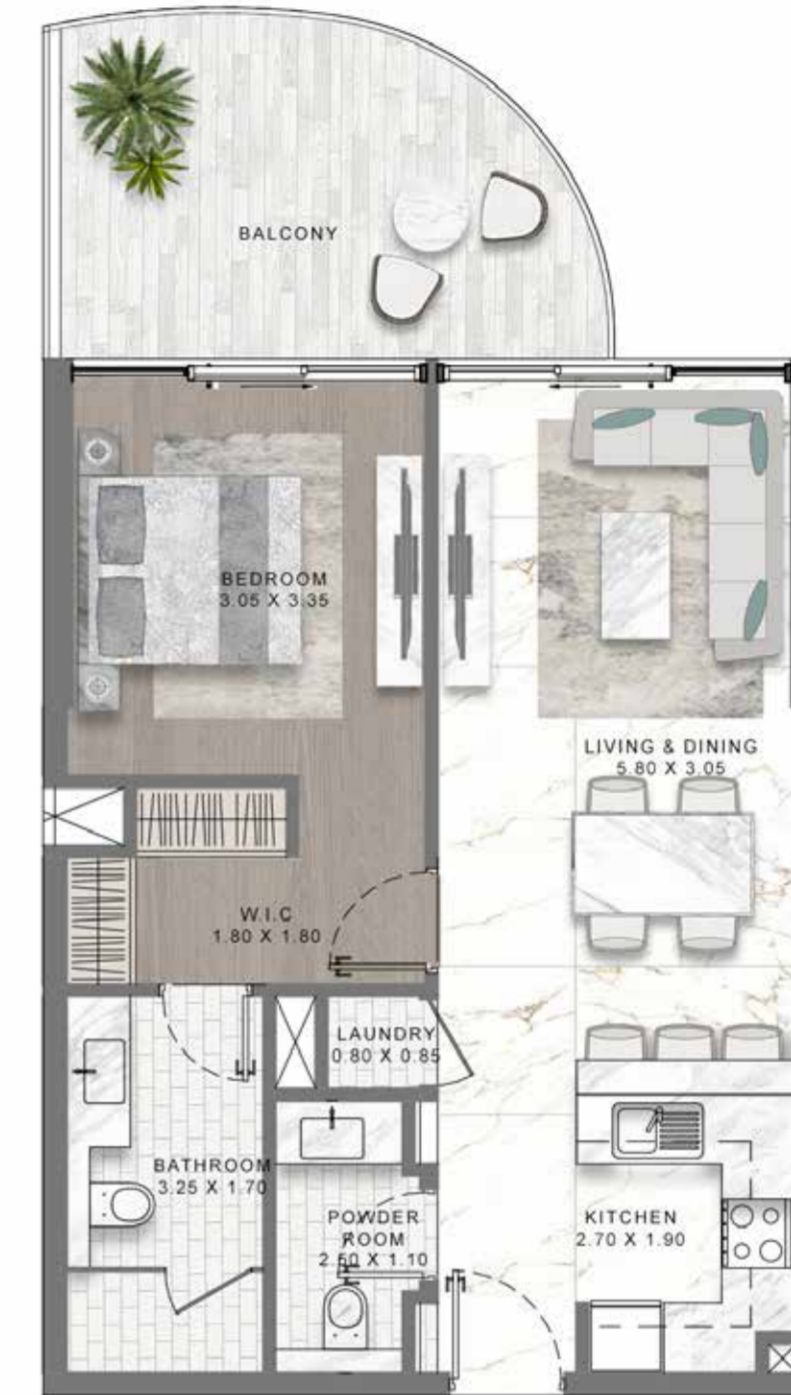

The background is a close-up, top-down view of a teal-colored marble surface. The marble has a complex, organic pattern with various shades of teal, light blue, and hints of reddish-brown. The texture is highly detailed, showing veins and swirls. The text 'FLOOR PLANS' is centered horizontally and vertically in a white, all-caps, sans-serif font.

F L O O R P L A N S

1-BEDROOM LUXURY APARTMENT

TYPE 01

MEDITERRANEAN-INSPIRED APARTMENTS

LEVEL: 1 & 3

1-BEDROOM LUXURY APARTMENT

TYPE 02

MEDITERRANEAN-INSPIRED APARTMENTS

LEVEL: 1 & 3

1-BEDROOM LUXURY APARTMENT

TYPE 05

MEDITERRANEAN-INSPIRED APARTMENTS

LEVEL: 2

1-BEDROOM LUXURY APARTMENT

TYPE 06

MEDITERRANEAN-INSPIRED APARTMENTS

LEVEL: 2

1-BEDROOM LUXURY APARTMENT

TYPE 07

MEDITERRANEAN-INSPIRED APARTMENTS

LEVEL: 2

1-BEDROOM LUXURY APARTMENT

TYPE 08

MEDITERRANEAN-INSPIRED APARTMENTS