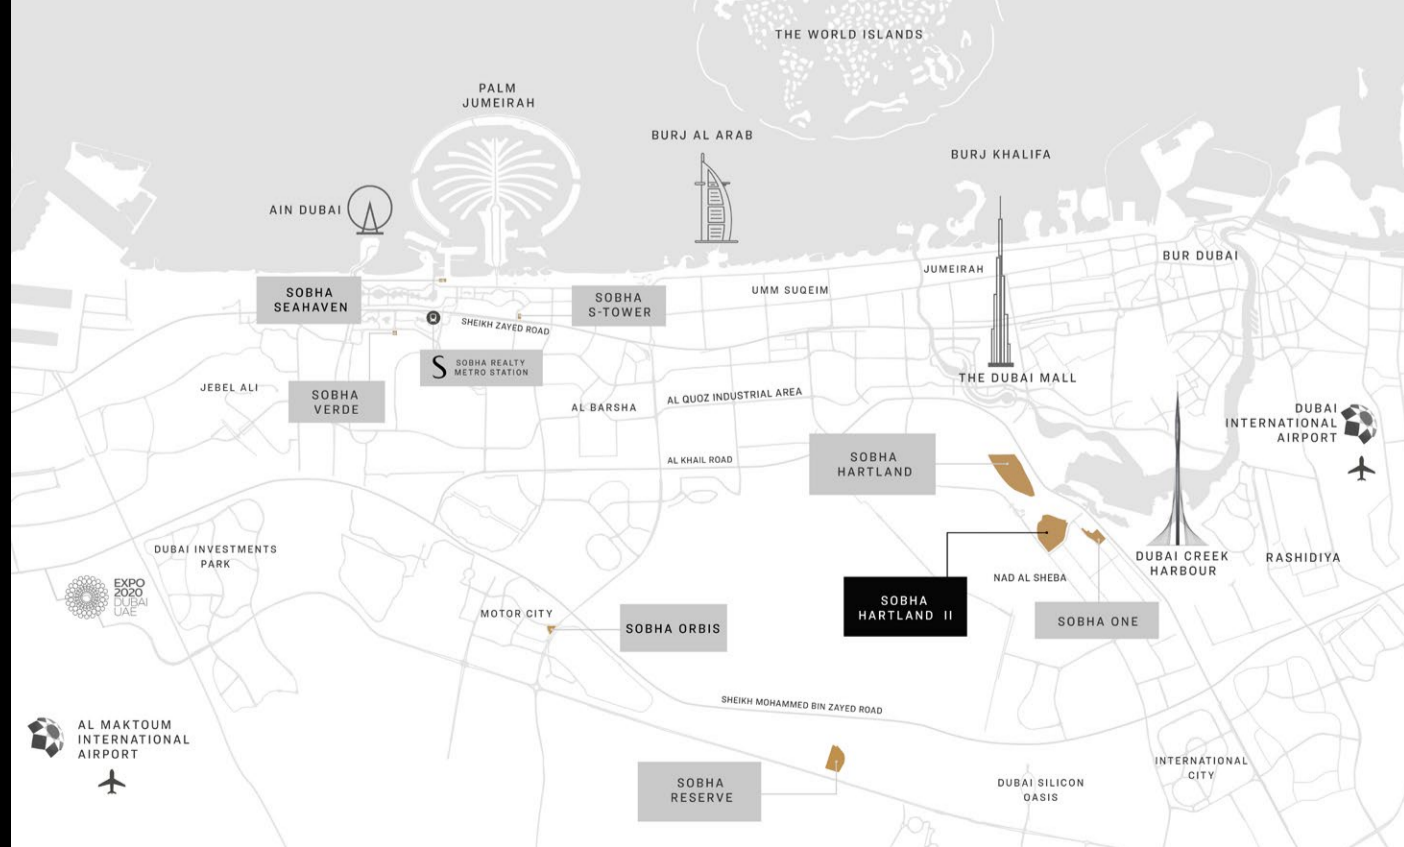

SKYSCAPE ALTIUS AMENITIES

ZEN GARDEN

CLUBHOUSE

INFINITY POOL

MUSIC ROOM

LEISURE POOL

CO-WORKING SPACE

MASTER PLAN

LOCATION MAP

SOBHA REALTY