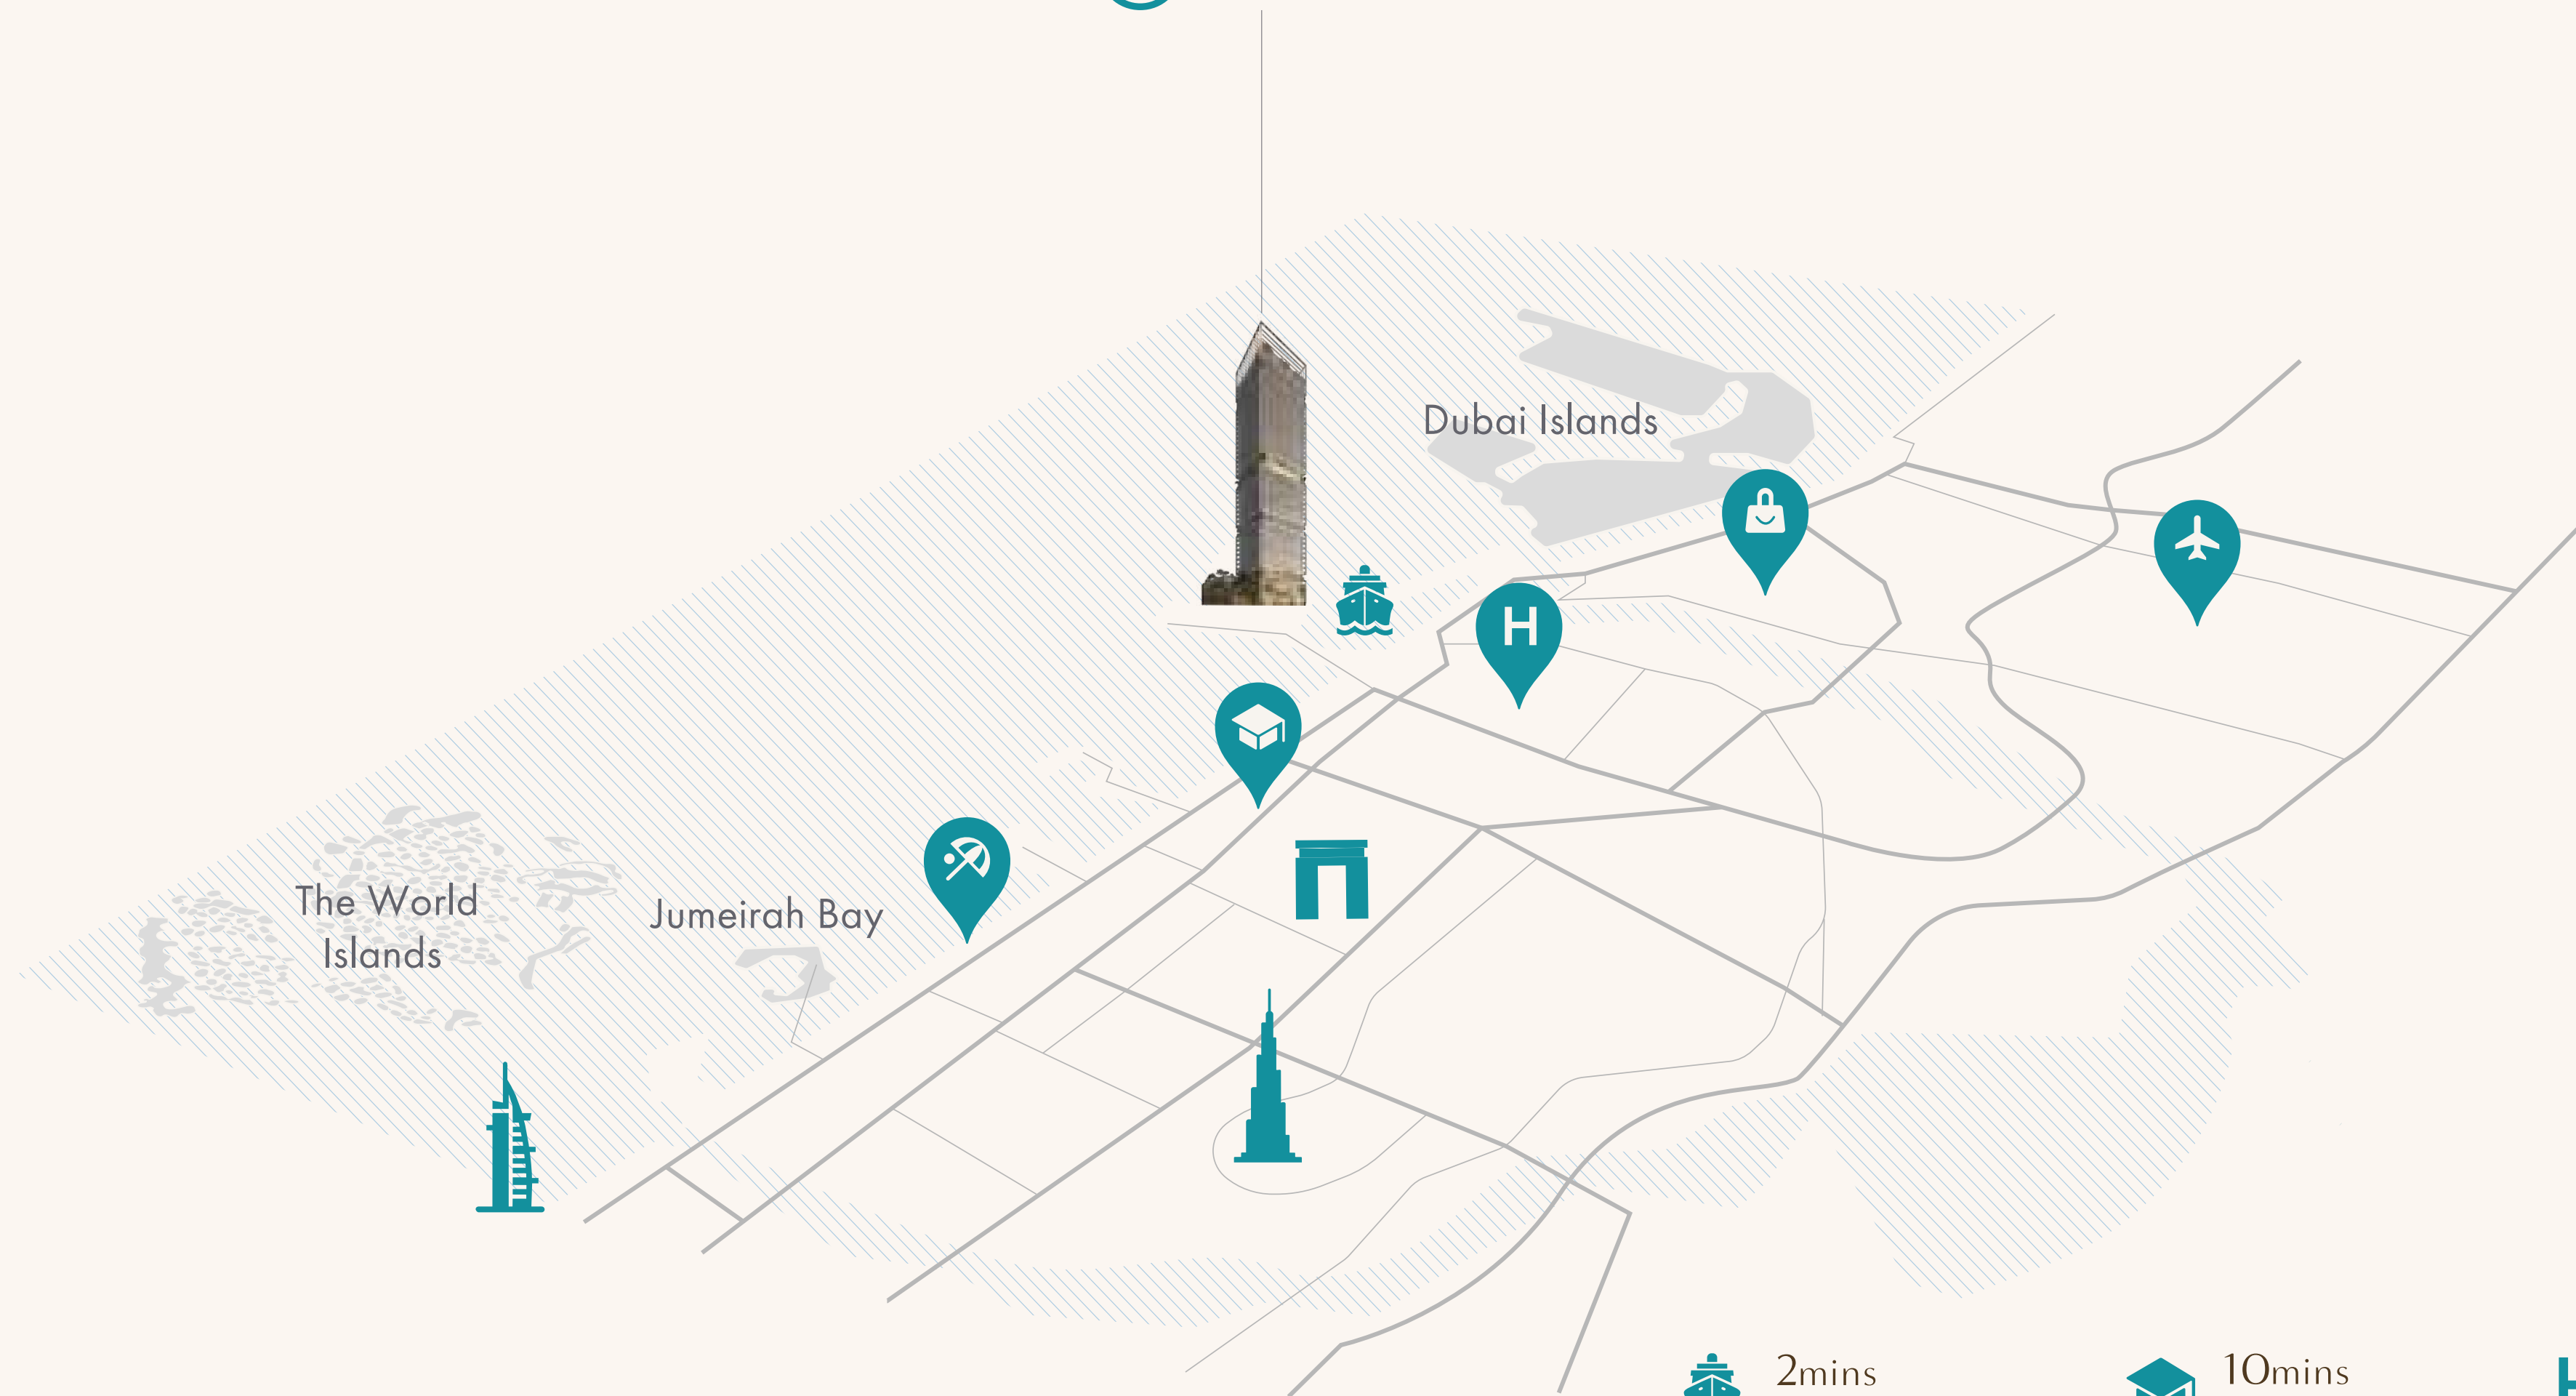

WHERE THE ULTIMATE
WATERFRONT LIFESTYLE UNFOLDS,
Everyday.

MARINA
LIVING AT
ITS *Finest.*

Welcome to SARIA, the new signature address located on the Jumeirah coastline.

Step into a distinctive waterfront lifestyle at the city's newest sailing and super-yacht destination, Dubai Maritime City. Discover your urban sanctuary with a tropical resort-inspired ambience, nestled right on the water's edge.

Whichever activity you choose, prepare to meet the better, fitter and happier version of yourself here at SARIA.

OVERLOOKING THE PAST AND FUTURE FROM THE PERFECT *Present.*

SARIA is nestled between two great legacies. On one side, across the Dubai Creek, lie heritage sites and monuments celebrating the city's rich lineage - while on the other side, stand the definitive landmarks of a global metropolis. Harmonising timeless heritage with cosmopolitan ambition, this prime waterfront location is the city's newest sailing and super-yacht destination.

LIVE THE
VIBRANT LIFE,
Everyday.

2mins
Mina Rashid

10mins
Nearest School

10mins
Nearest Hospital

10mins
Public Beach

15mins
Downtown Dubai

15mins
DIFC

15mins
Dubai Gold Souk

MASTERFULLY DESIGNED FOR EXCEPTIONAL SEASIDE *Living.*

From its unique footprint, which extends to the edge of the Marina promenade, to the enigmatic open-air crown atop, this exceptional waterfront property stands as a 38-storey testament to inspired architecture.