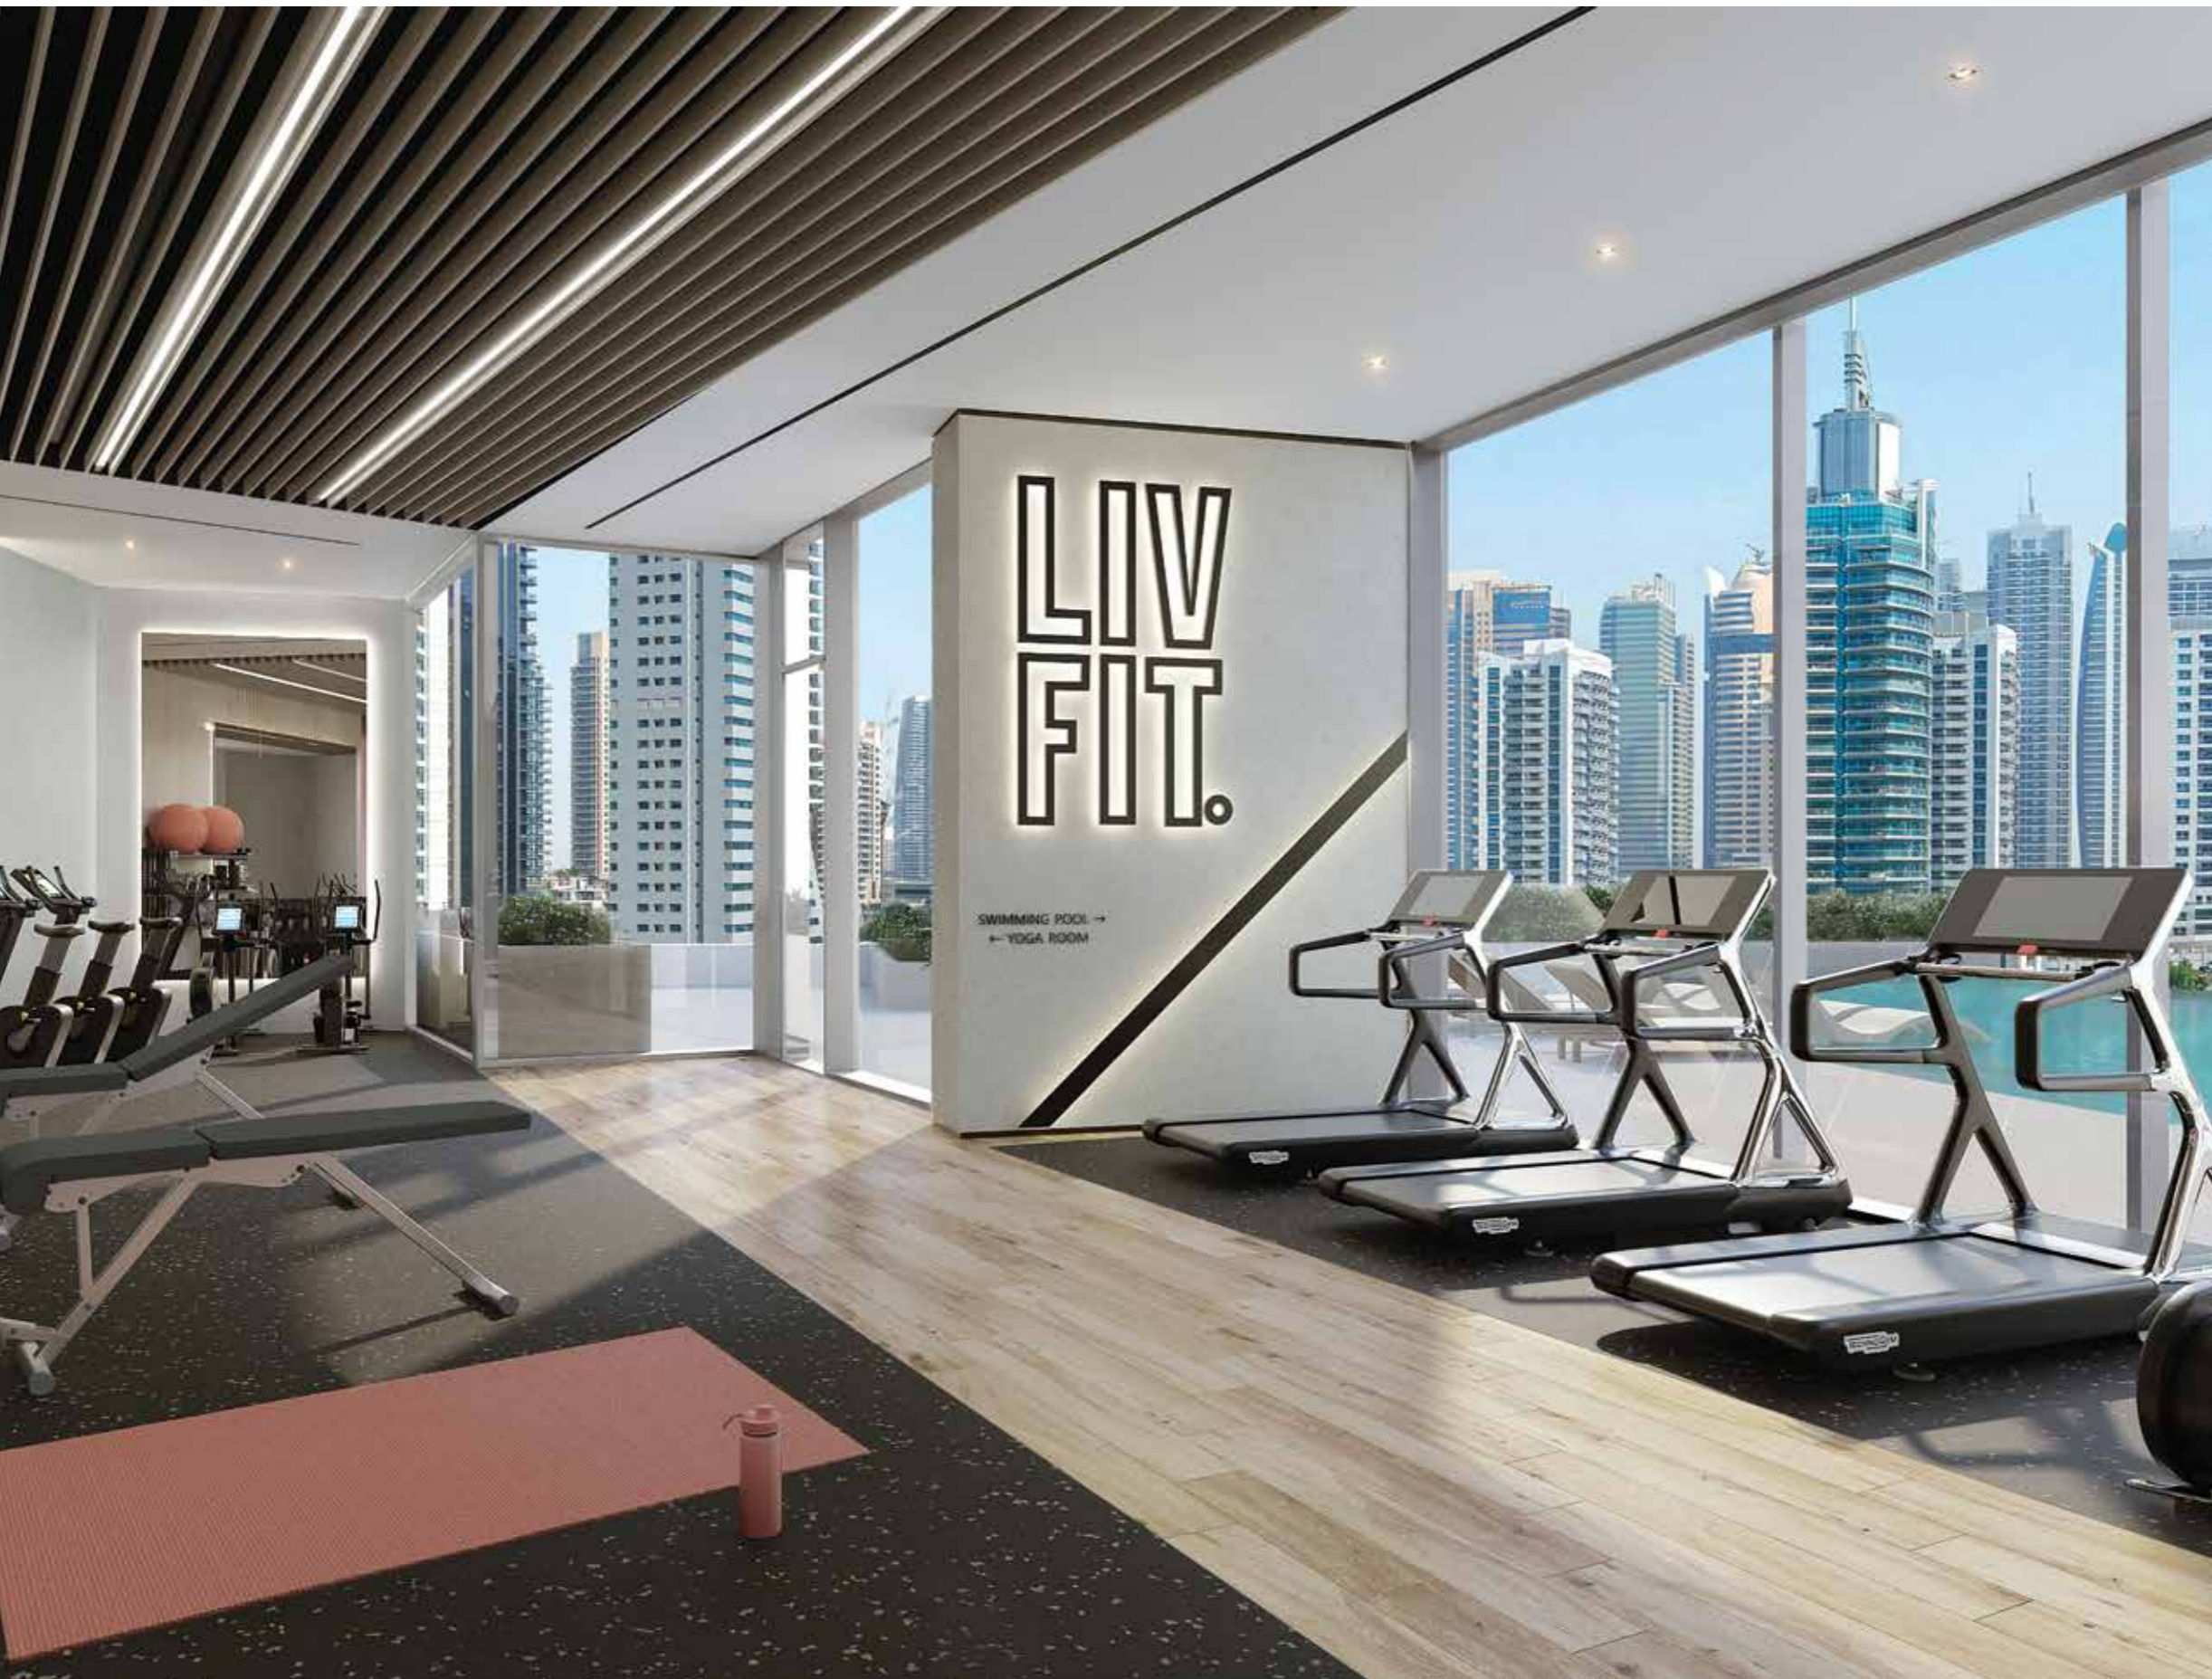

Cinema Room Conference Room

Yoga Room

Health and wellness blend seamlessly with our revitalizing Yoga Studios - allow for wellbeing with a view in a peaceful and tranquil setting.

Dedicated SPA with Sauna & Steam Room

Retreat into the dedicated ladies and men's steam and sauna room offering you a chance to unwind and rejuvenate.

LIV FIT.

Enjoy the 24 hour convenience of a fully equipped State of the Art Fitness Center overlooking the blue Marina Waters. With the latest, cardio, strength and free-weight equipment.