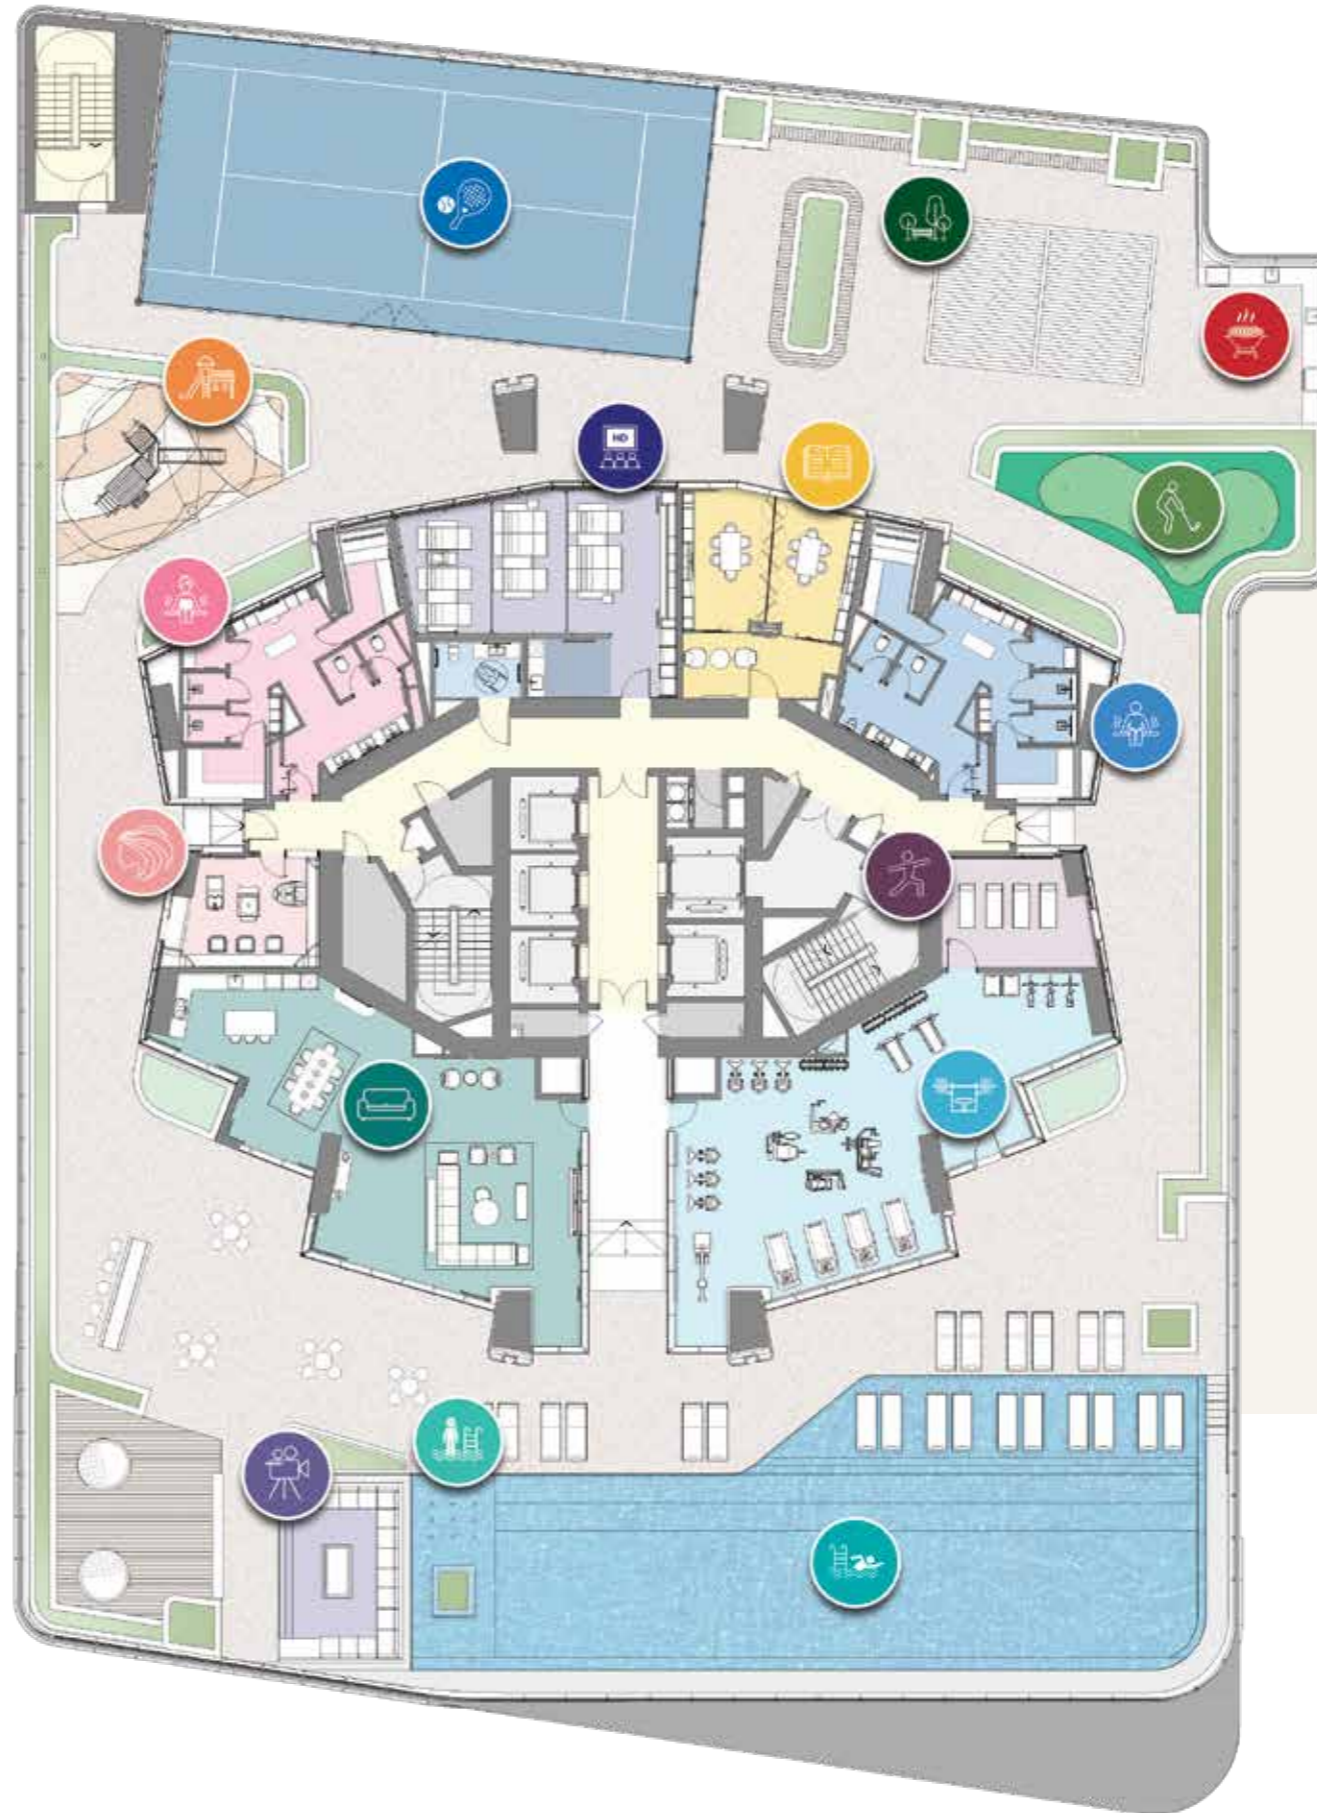

Experience breathtaking waterfront views while using the latest training equipment in the fitness center, private yoga rooms, or retreat into the

dedicated spa with sauna and steam rooms, with changing facilities for ladies and gents.

Invite your own beauticians to the Private Salon available to Residents Only.

Entertain or Host Private Events in the Luxury Residents Lounge, or have access to well equipped conference rooms. End your day with a movie in the state of the art Indoor Theatre, equipped with the latest in video equipment & Plush Seating.

A FULL FLOOR OF AMENITIES

OVER 27,000 SQ FT. OF AMENITIES EXCEEDS ALL EXPECTATIONS

-  Residents Lounge
-  Residents Beauty Salon
-  Ladies' Steam & Sauna
-  Indoor Movie Theatre
-  Conference & Study Rooms
-  Men's Steam & Sauna
-  Yoga Studio
-  Indoor Gym
-  Infinity Pool
-  Kids Splash Pool
-  Outdoor Cinema
-  Kids Play Area
-  Padel Court
-  Residence Gardens
-  BBQ & Dining Area
-  Golf Putting Green

AMENITIES
FLOORPLAN

Residents Lounge

Invite family and friends to your dedicated residents lounge. A luxurious extension of your own residence located at the center of the amenities floor.

Finished in the same style and design as the residences, the lounge has natural stone flooring, custom kitchen cabinetry, large islands with bar seating, dining area and a comfortable tv seating area.