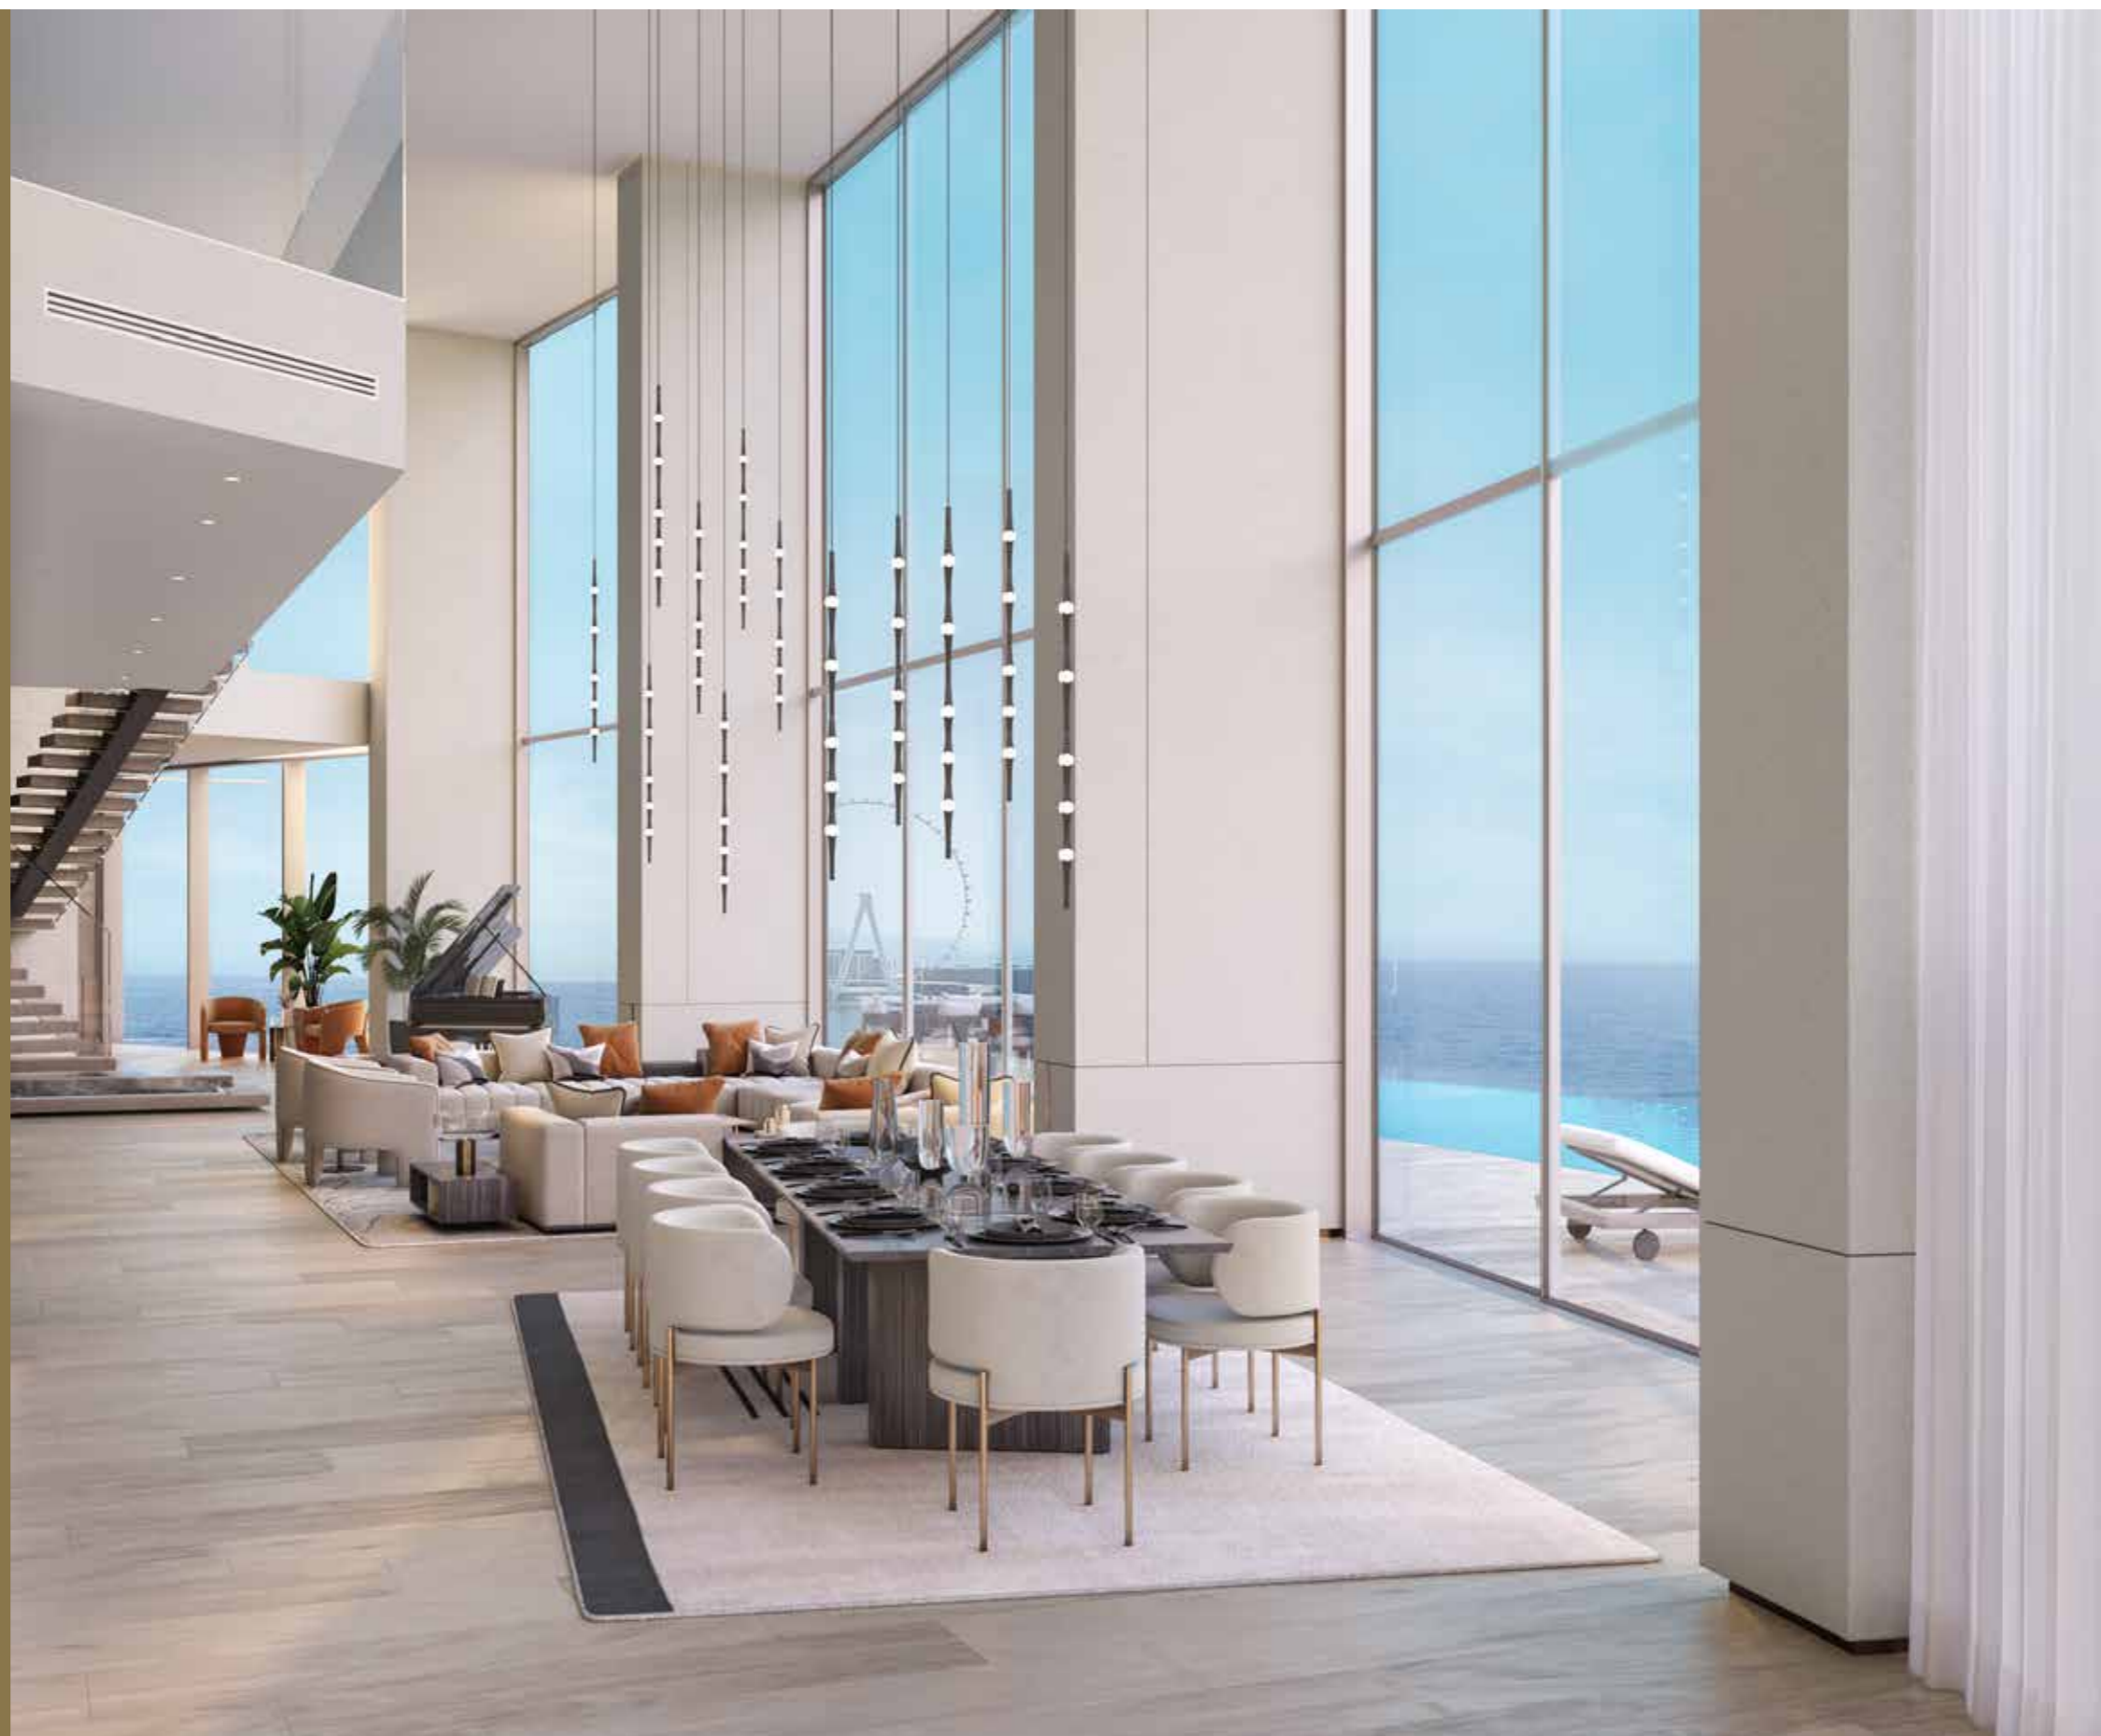

LIV
LUX

LIVUAE.COM