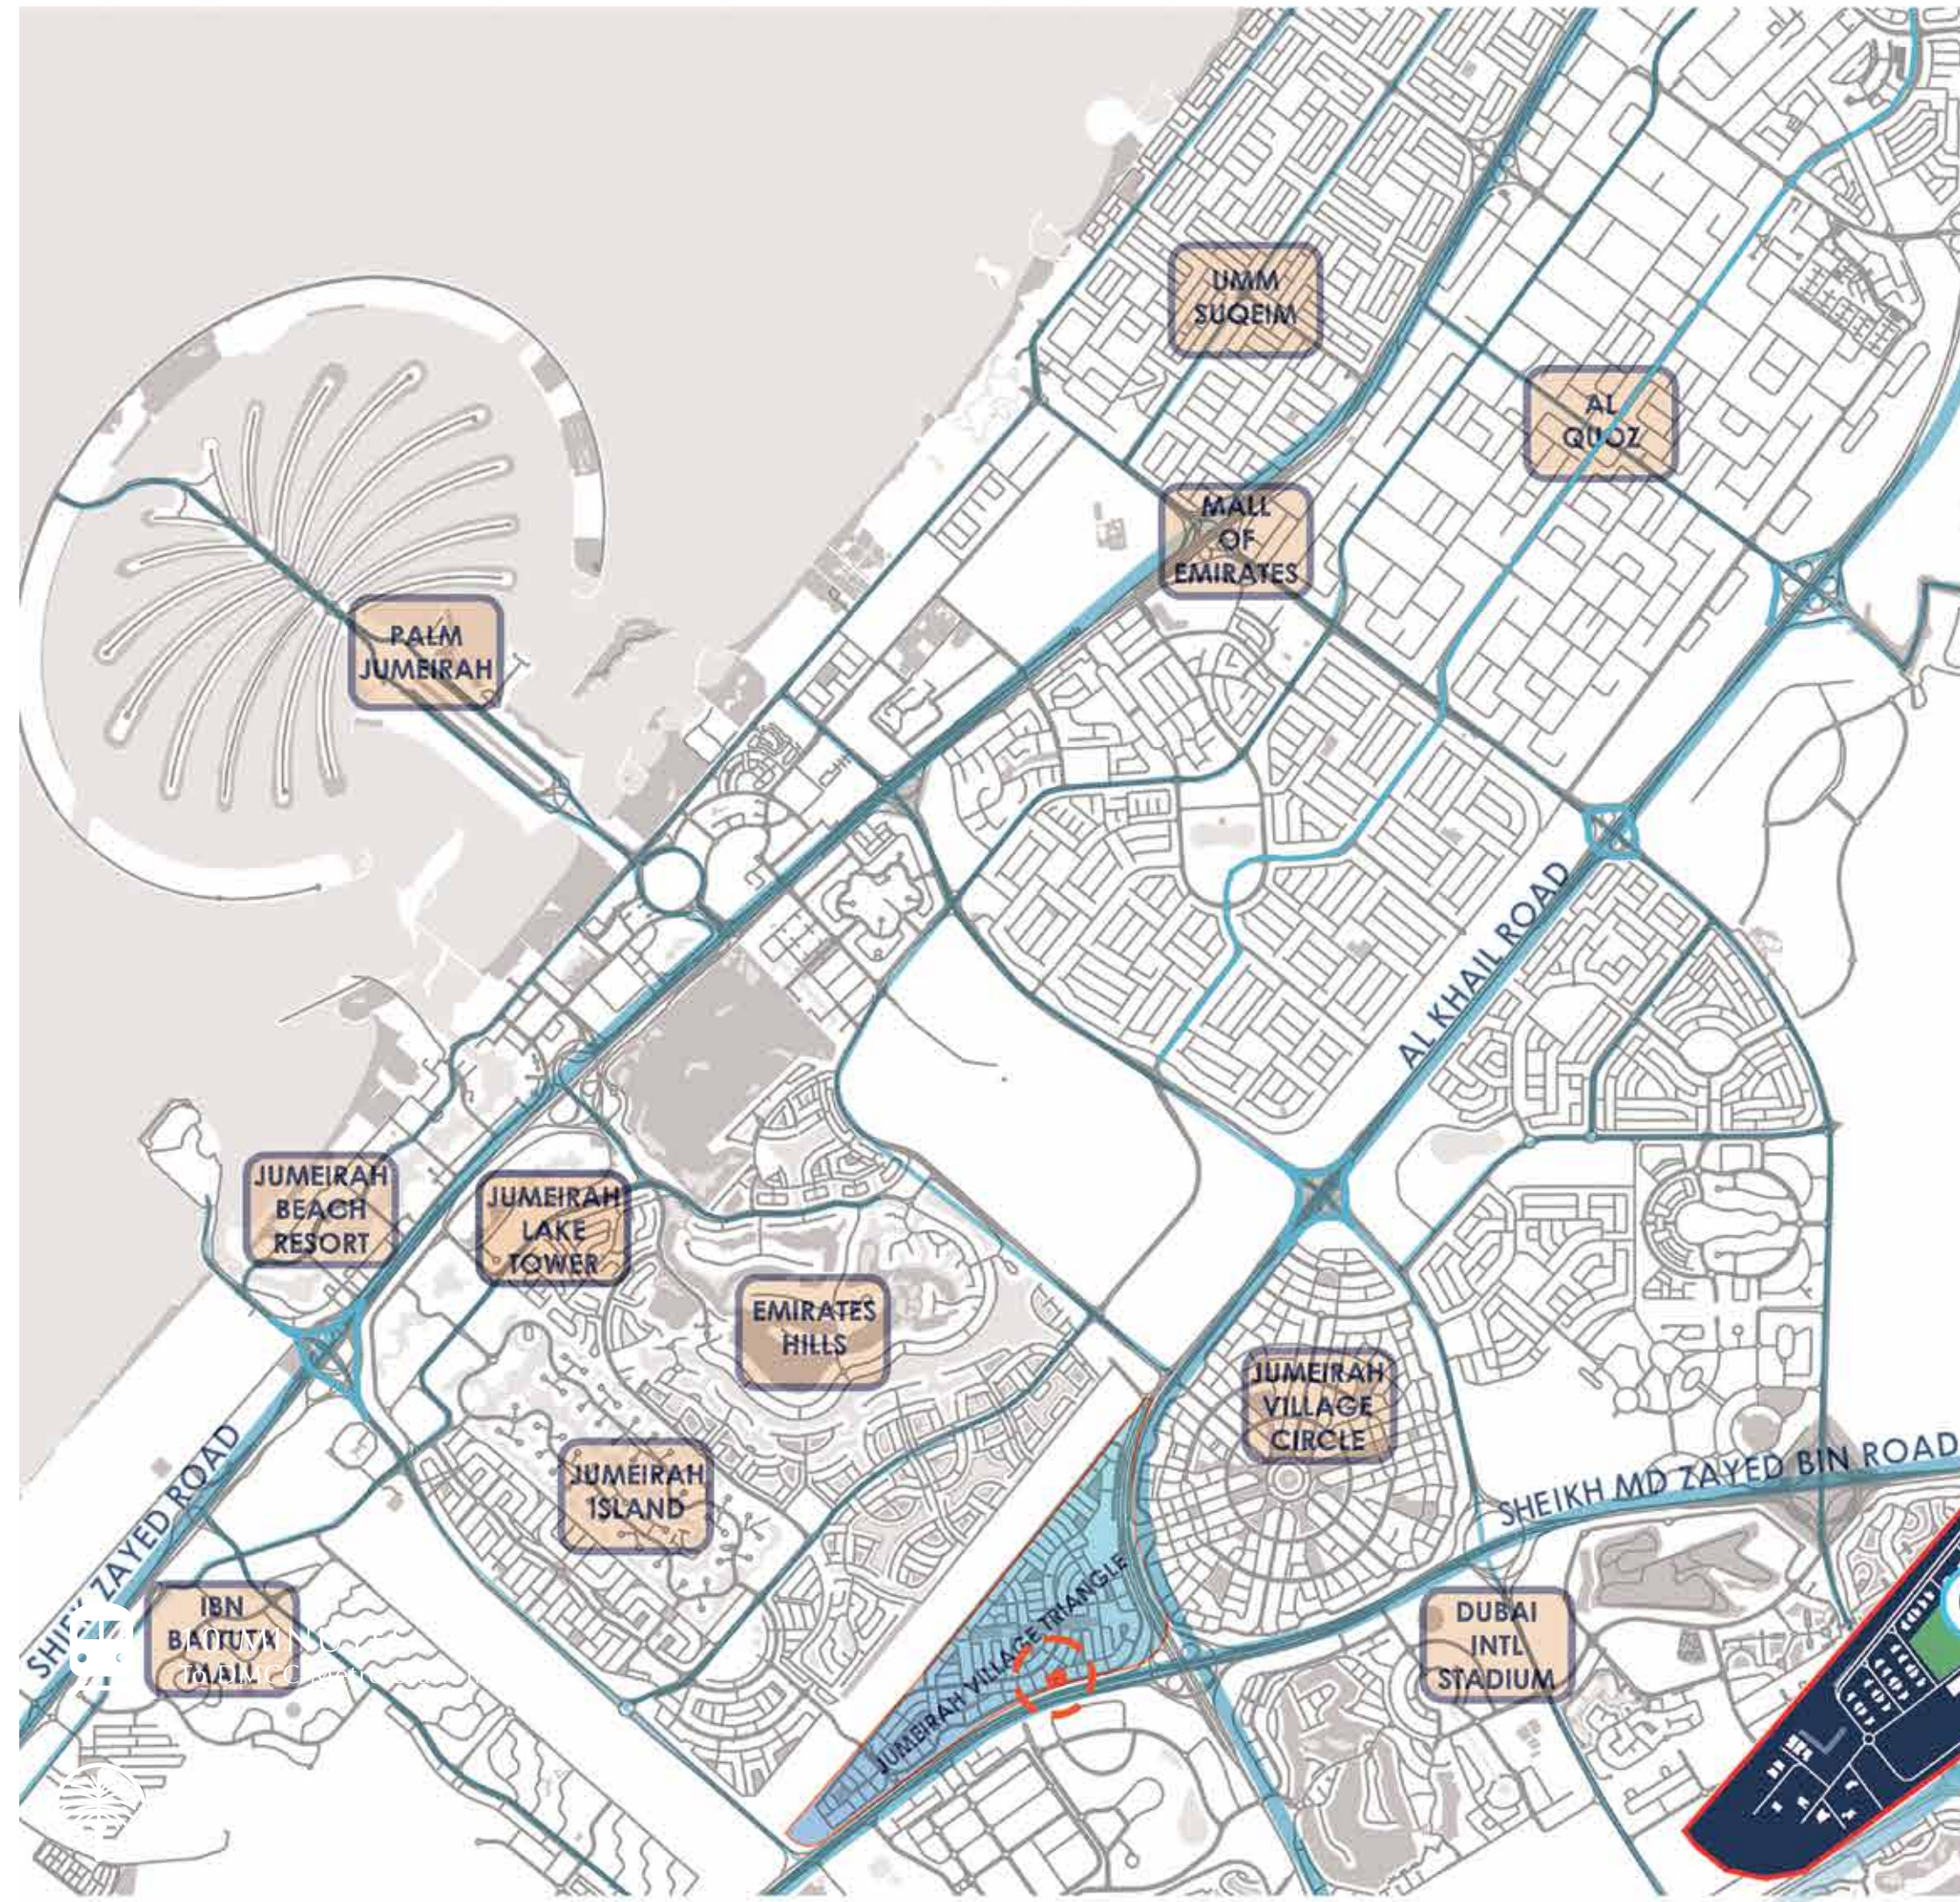

why JUMEIRAH Village Triangle

Jumeirah Village Triangle (JVT) has emerged as one of the most ambitious projects with brilliantly developed plans. Keeping all the demographic challenges into consideration, this freehold, gated community nestles on the northern side of Dubai. The area is strategically developed between Sheikh Mohammed Bin Zayed Road and Al Khail Road, two of the major highways in the UAE, allowing an easier commute to other central locations of the emirate.

Distances

 <u>25 mins</u> Dubai International Airport (DXB)	 <u>22 mins</u> New Al Maktoum International Airport	 <u>20 mins</u> Dubai Mall
 <u>19 mins</u> Palm Jumeirah	 <u>20 mins</u> Burj Al Arab	 <u>19 mins</u> Jumeirah Beach

FASHIONZ by DANUBE

FLOORS

Ground + 5 Podiums
+ 56 Floors + Rooftop

APARTMENT TYPES

Studio, 1BR, 2BR,
3BR + Retail

JUMEIRAH VILLAGE TRIANGLE RECREATIONAL AREAS

- 01 - TENNIS COURT
- 02 - TENNIS COURT
- 03 - TENNIS COURT
- 04 - TENNIS COURT
- 05 - TENNIS COURT
- 06 - BASKETBALL COURT
- 07 - DISTRICT PARK
- 08 - JVT COMMUNITY PARK
- 09 - JVT POND
- 10 - JVT MOSQUE
- 11 - KIDS PARK
- 12 - JVT WATER FOUNTAIN PARK
- 13 - JVT DOG PARK
- 14 - NAKHEEL MALL WITH THEATER