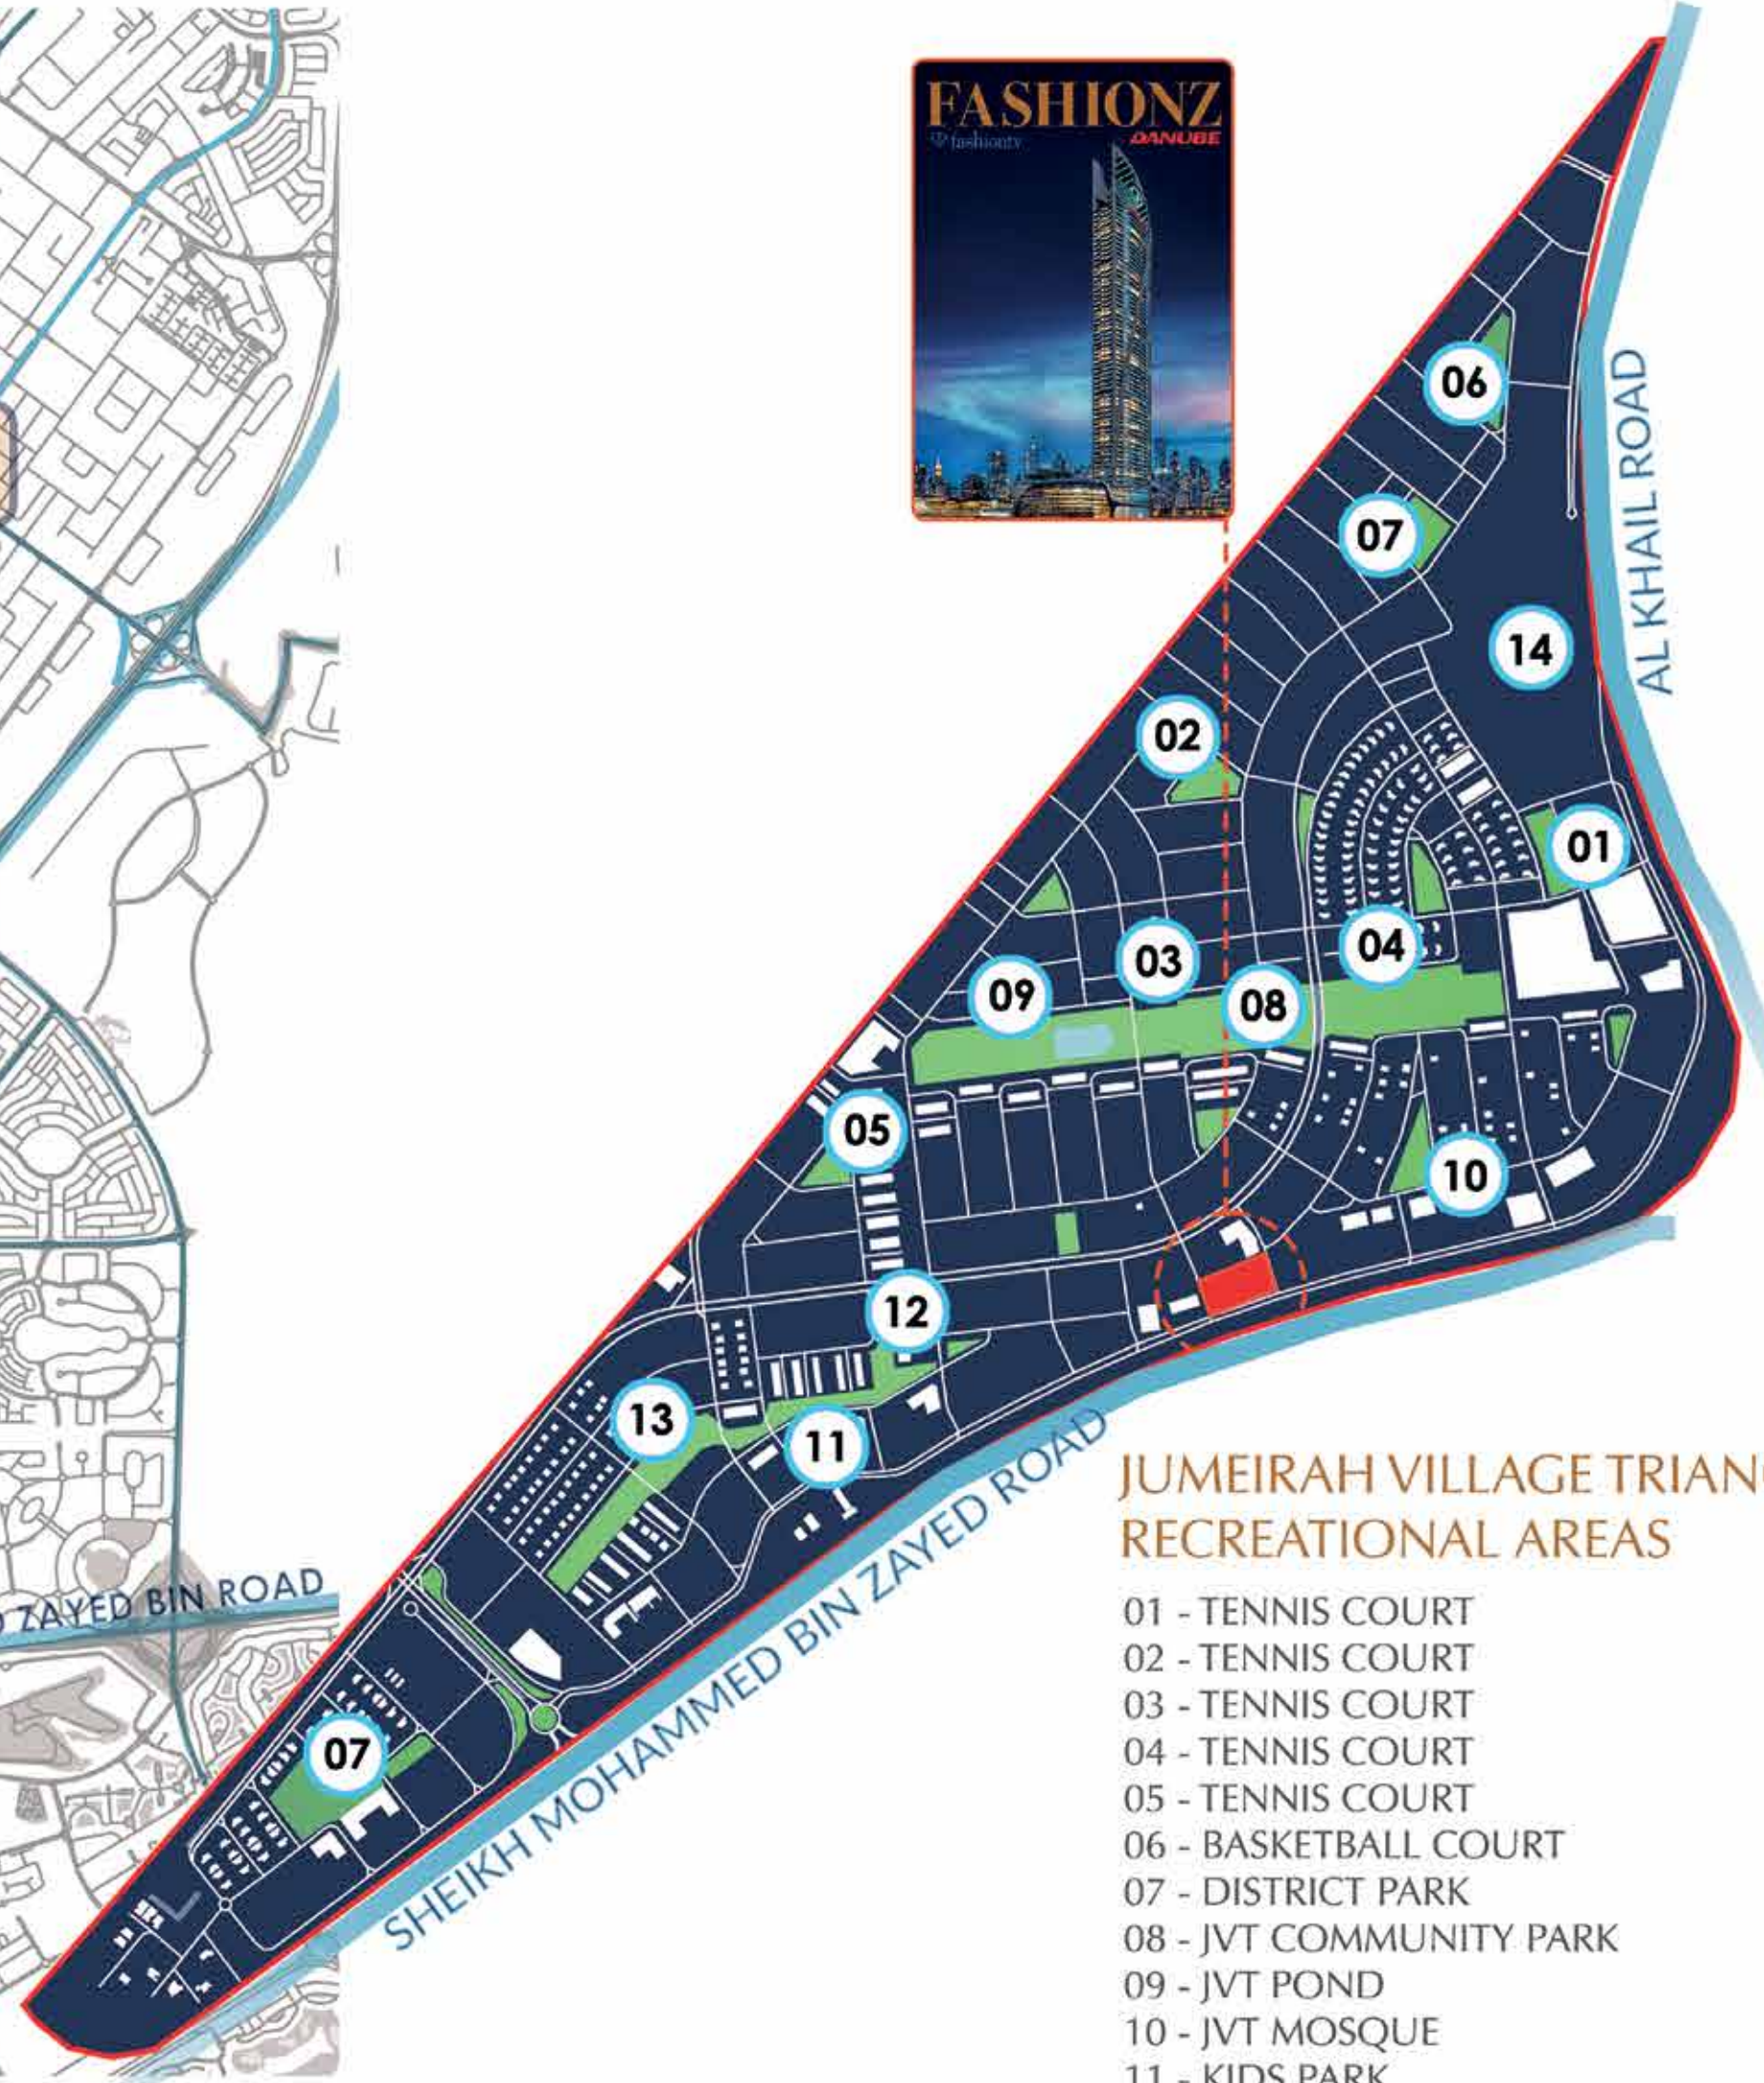

why JUMEIRAH Village Triangle

Jumeirah Village Triangle (JVT) has emerged as one of the most ambitious projects with brilliantly developed plans. Keeping all the demographic challenges into consideration, this freehold, gated community nestles on the northern side of Dubai. The area is strategically developed between Sheikh Mohammed Bin Zayed Road and Al Khail Road, two of the major highways in the UAE, allowing an easier commute to other central locations of the emirate.

Distances

 <u>25 mins</u> Dubai International Airport (DXB)	 <u>22 mins</u> New Al Maktoum International Airport	 <u>20 mins</u> Dubai Mall
 <u>19 mins</u> Palm Jumeirah	 <u>20 mins</u> Burj Al Arab	 <u>19 mins</u> Jumeirah Beach

FASHIONZ by DANUBE

FLOORS

Ground + 5 Podiums
+ 56 Floors + Rooftop

APARTMENT TYPES

Studio, 1BR, 2BR,
3BR + Retail

JUMEIRAH VILLAGE TRIANGLE RECREATIONAL AREAS

- 01 - TENNIS COURT
- 02 - TENNIS COURT
- 03 - TENNIS COURT
- 04 - TENNIS COURT
- 05 - TENNIS COURT
- 06 - BASKETBALL COURT
- 07 - DISTRICT PARK
- 08 - JVT COMMUNITY PARK
- 09 - JVT POND
- 10 - JVT MOSQUE
- 11 - KIDS PARK
- 12 - JVT WATER FOUNTAIN PARK
- 13 - JVT DOG PARK
- 14 - NAKHEEL MALL WITH THEATER