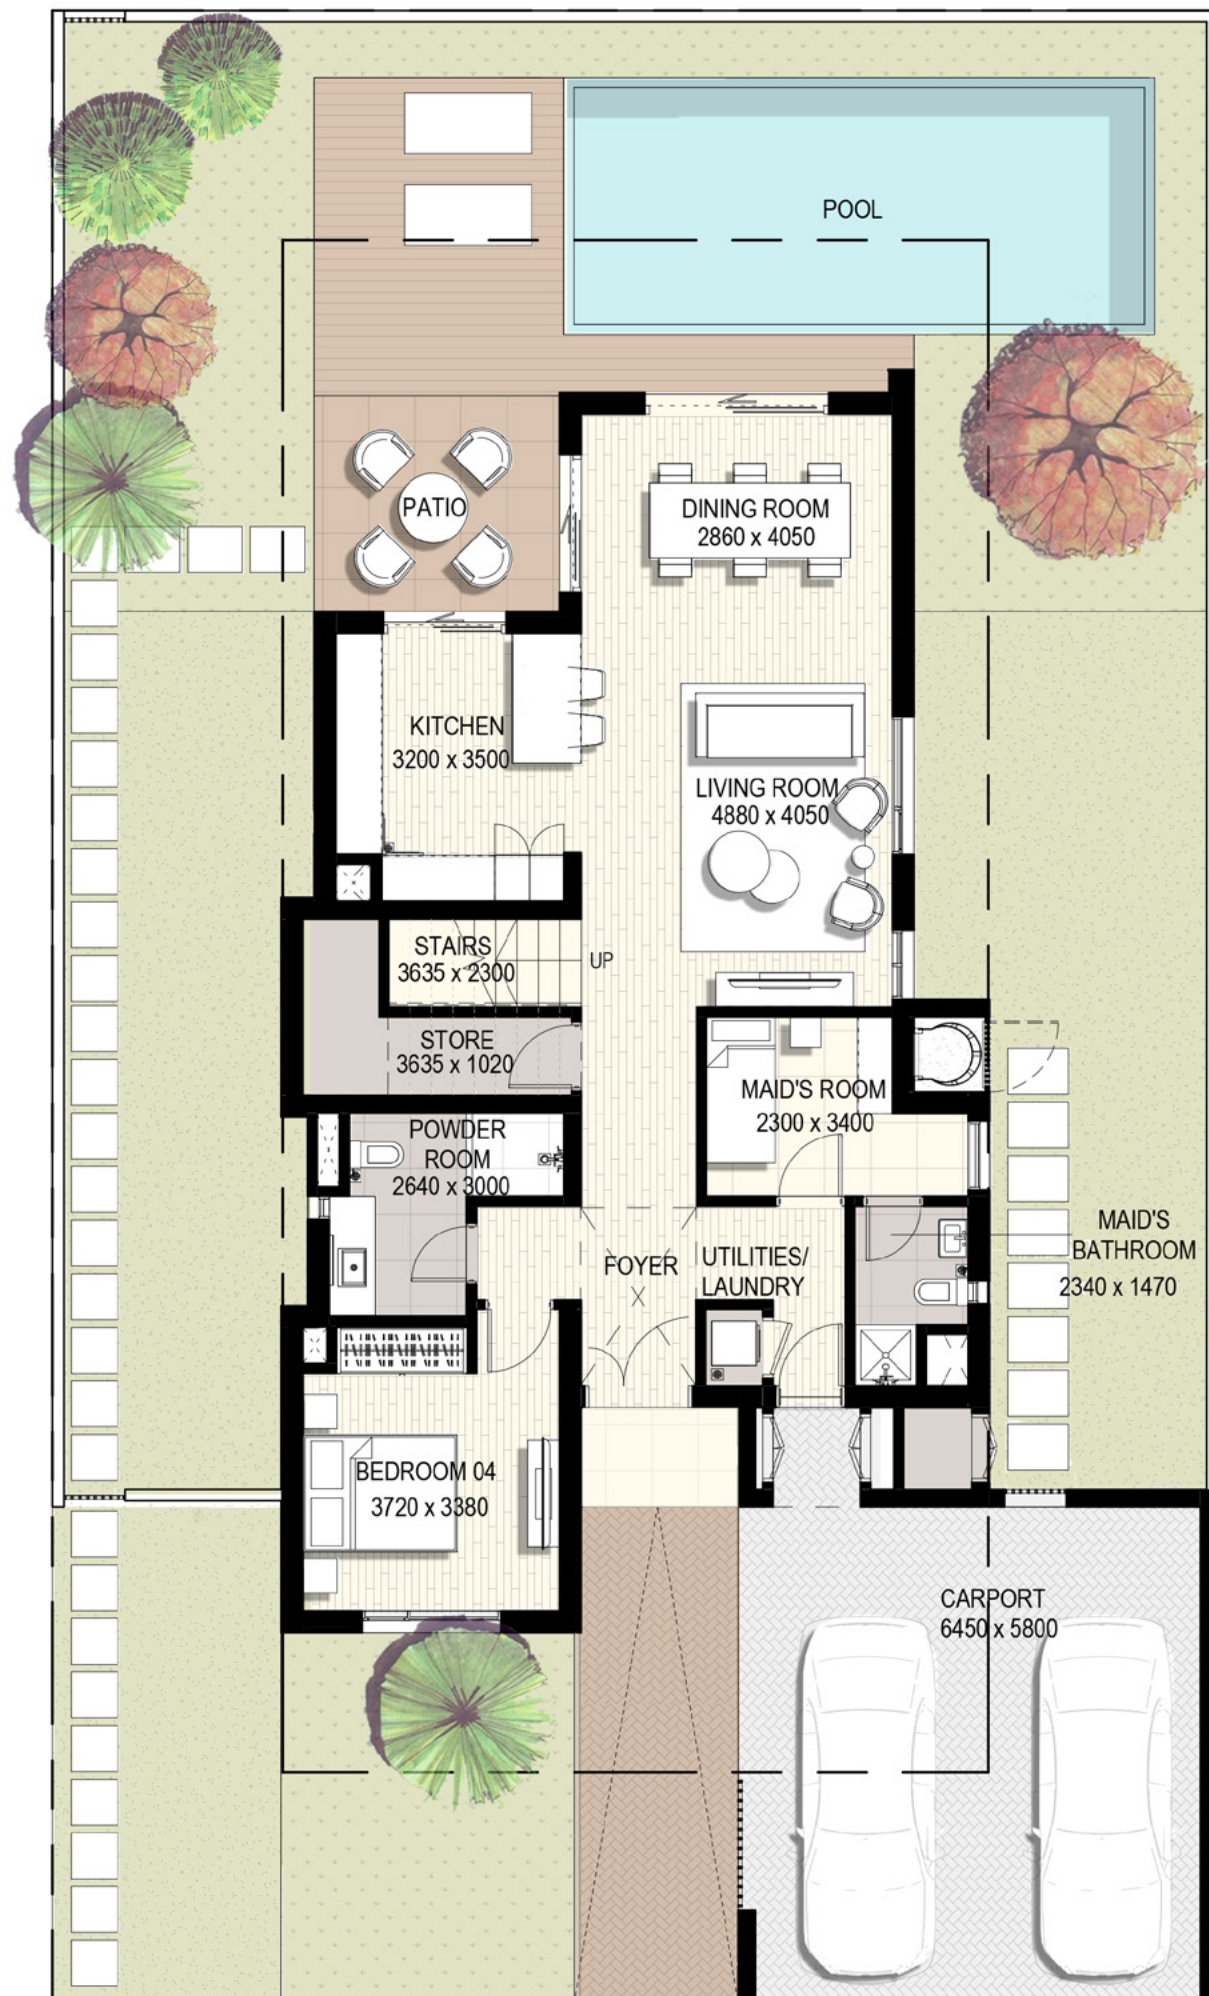

GOLF LINKS

FLOOR PLANS

EMAAR SOUTH

Ground Floor

First Floor

Villa 1

No of Bedrooms: 5

Total built up area : **356.9 m2 3,842 ft2**

Ground Floor

First Floor

Villa 2

No of Bedrooms: 4

Total built up area : **274.35 m2 2,953 ft2**