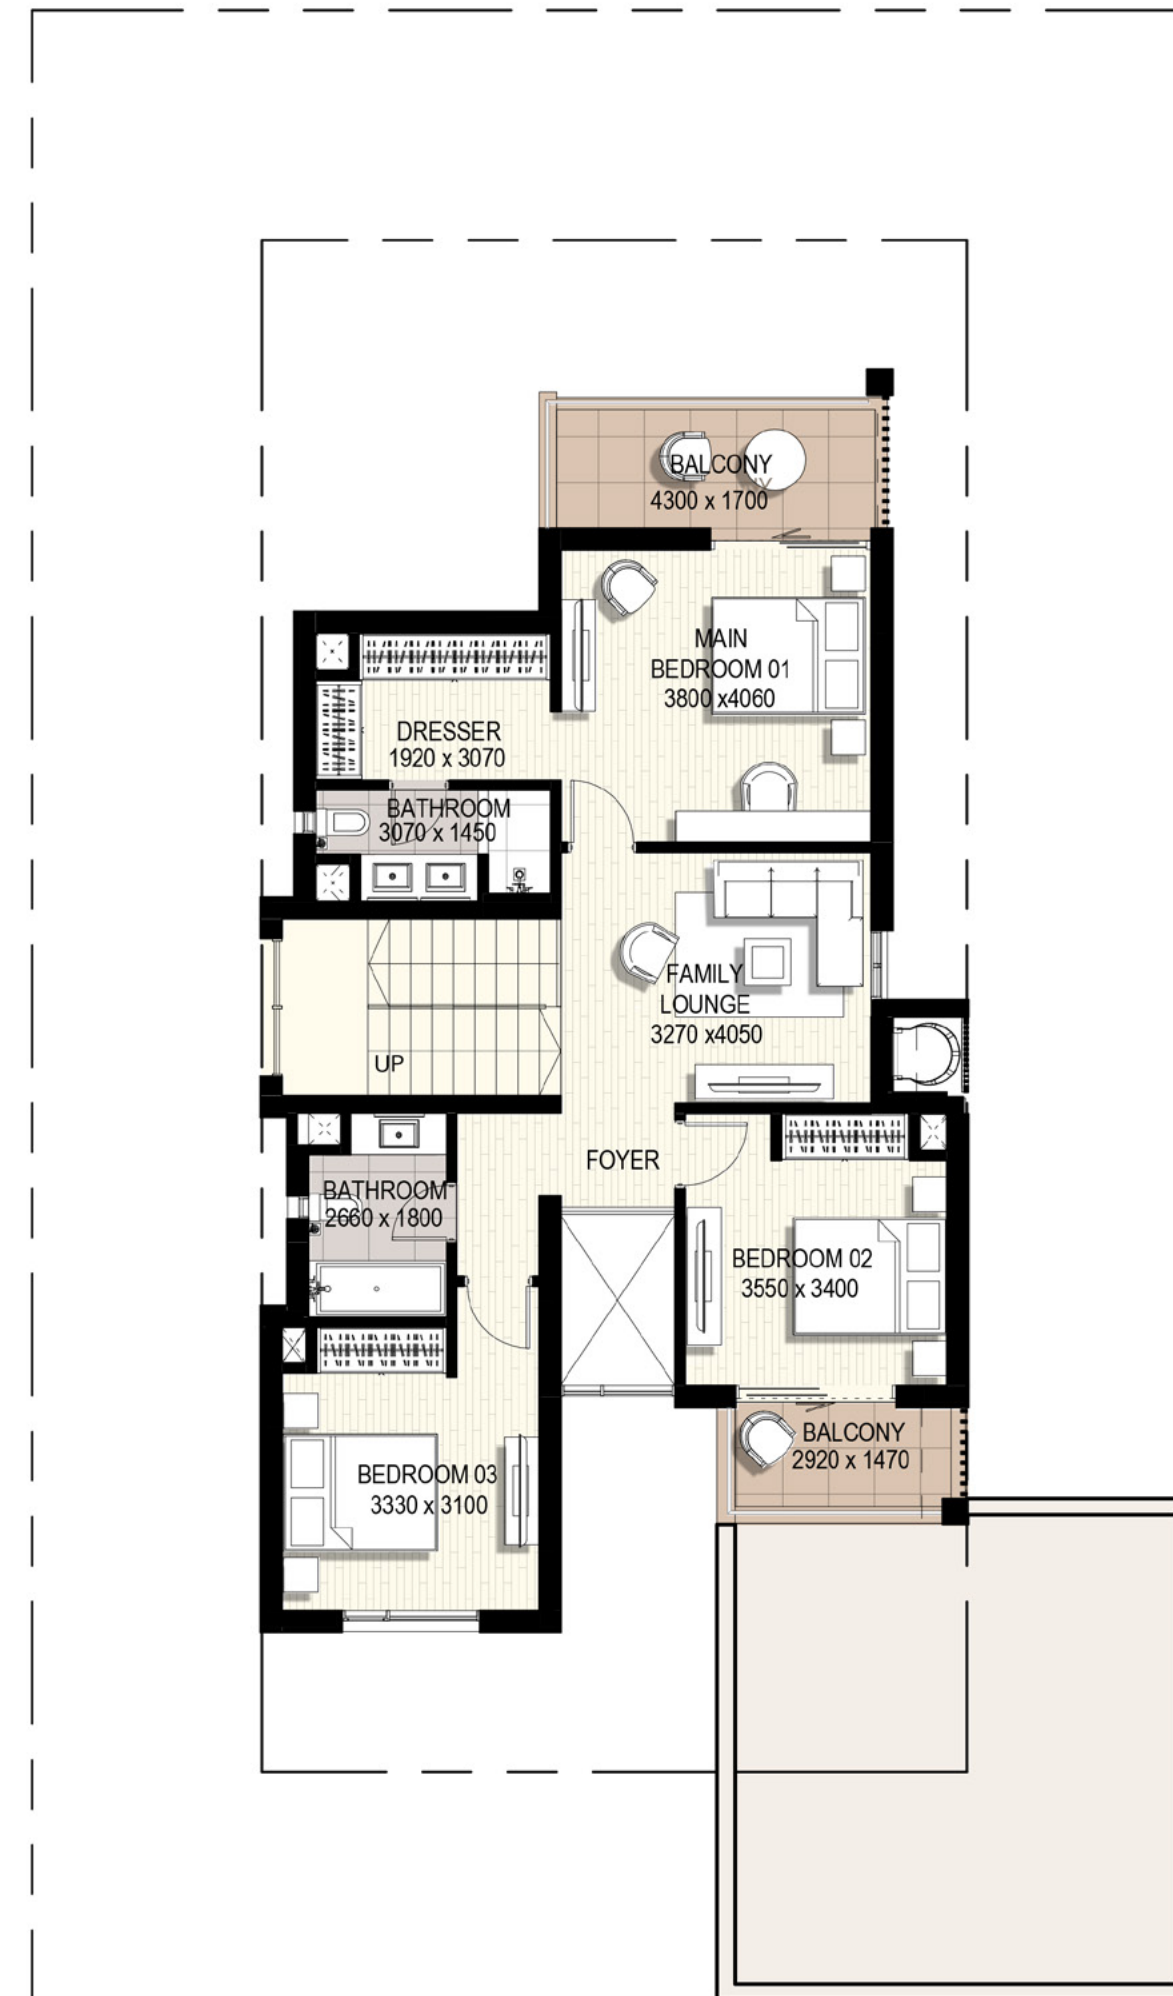

GOLF LINKS

FLOOR PLANS

EMAAR SOUTH

Ground Floor

First Floor

Villa 1

No of Bedrooms: 5

Total built up area : **356.9 m2 3,842 ft2**

Ground Floor

First Floor

Villa 2

No of Bedrooms: 4

Total built up area : **274.35 m2 2,953 ft2**