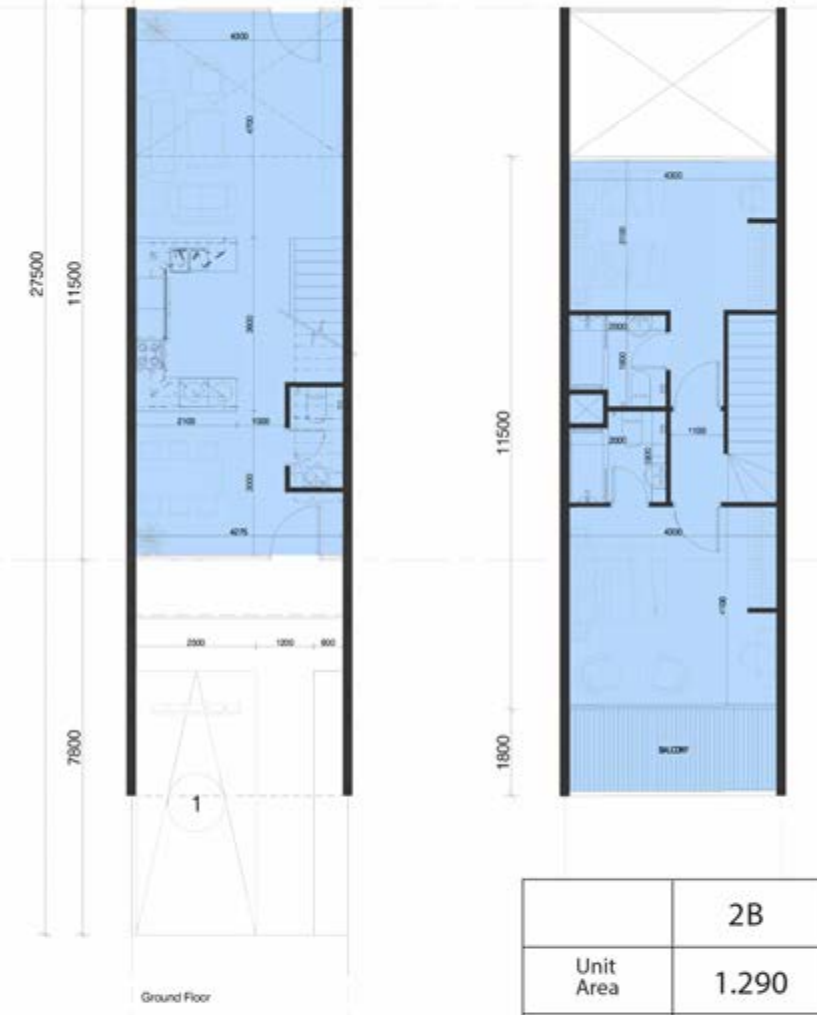

1 BEDROOM TOWN HOUSE

4500 4500

	1B
Unit Area	820
Garden Area	240
Total Area	1060
Plot Area	650

2 BEDROOM TOWN HOUSE

	2B
Unit Area	1.290
Garden Area	390
Total Area	1970
Plot Area	1330

 **056 650 6590**

 **marketing@homes4life.ae**