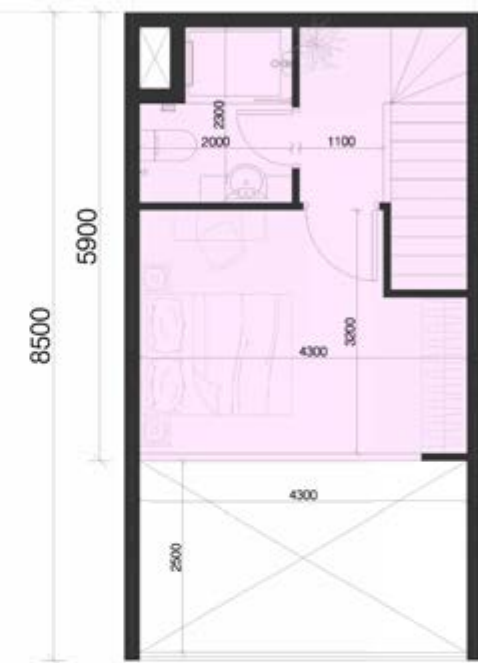

1 BEDROOM TOWN HOUSE

4500 4500

	1B
Unit Area	820
Garden Area	240
Total Area	1060
Plot Area	650

2 BEDROOM TOWN HOUSE

	2B
Unit Area	1.290
Garden Area	390
Total Area	1970
Plot Area	1330

 **056 650 6590**

 **marketing@homes4life.ae**