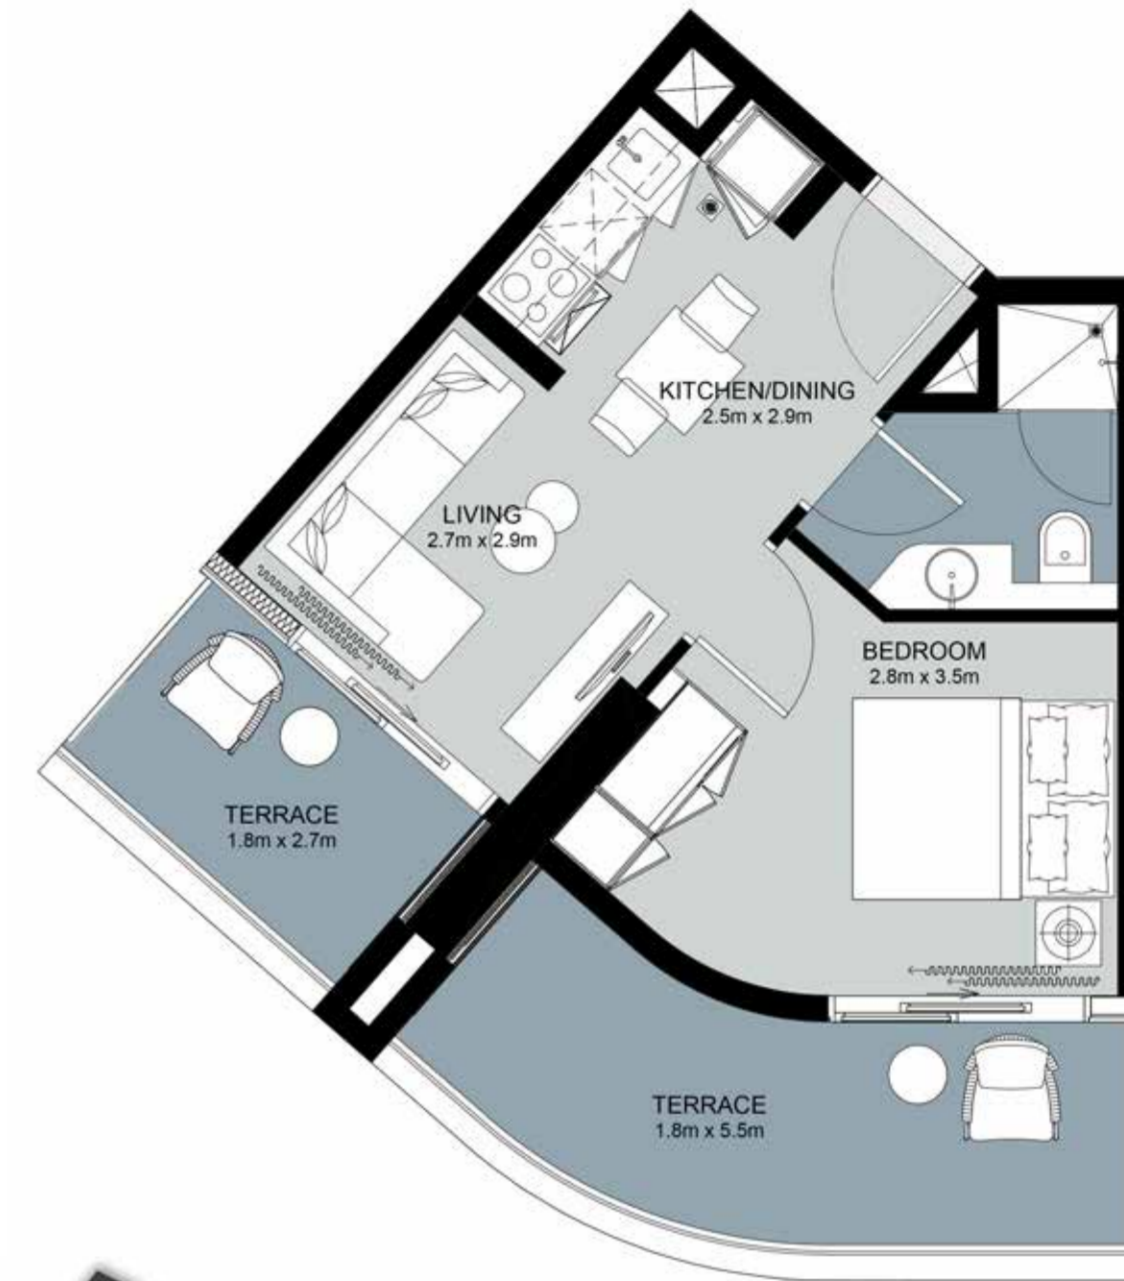

1 Bedroom TYPE 1

Unit Type	Unit Area (SqFt)	Balcony Area (SqFt)	Total Area (SqFt)
1 Bedroom Type 1	354 sqft	125 sqft	479 sqft

Disclaimer: All pictures, plans, layouts, information, data and details included in this brochure are indicative only and may change at any time up to the final 'as built' status in accordance with the final designs of the project, regulatory approvals and planning permissions.

1 Bedroom TYPE 2

Unit Type	Unit Area (SqFt)	Balcony Area (SqFt)	Total Area (SqFt)
1 Bedroom Type 2	359 sqft	170 sqft	529 sqft

Disclaimer: All pictures, plans, layouts, information, data and details included in this brochure are indicative only and may change at any time up to the final 'as built' status in accordance with the final designs of the project, regulatory approvals and planning permissions.